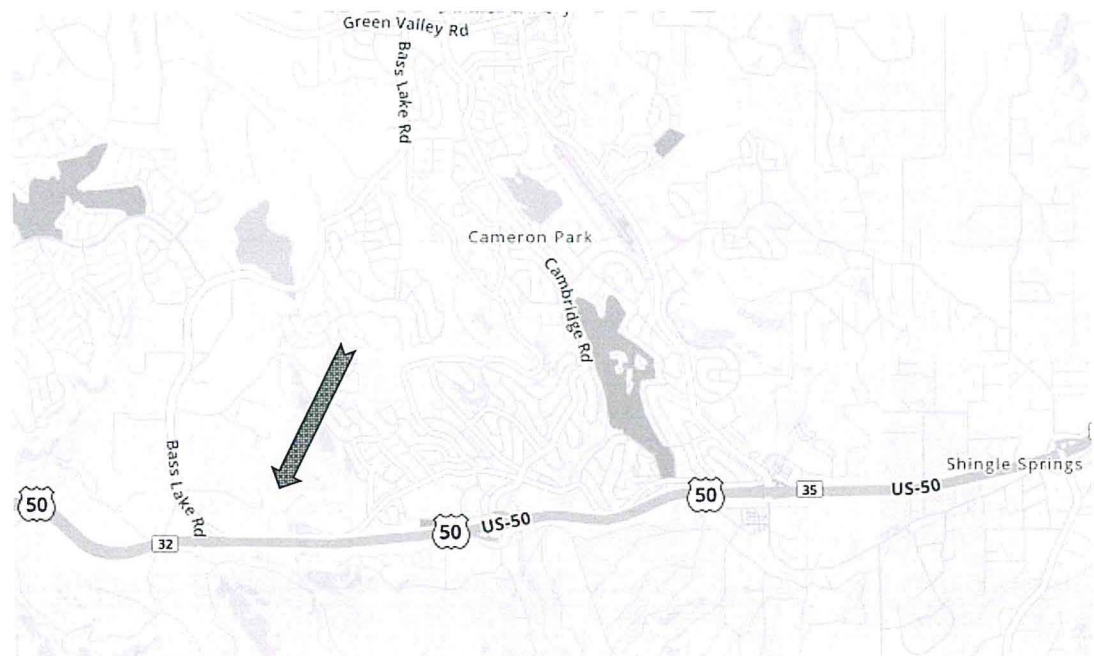

VICINITY MAP
Country Club Drive Alignment – Bass Lake Road to Tierra
de Dios Drive
71360 / 36105010

County of El Dorado
Department of Transportation