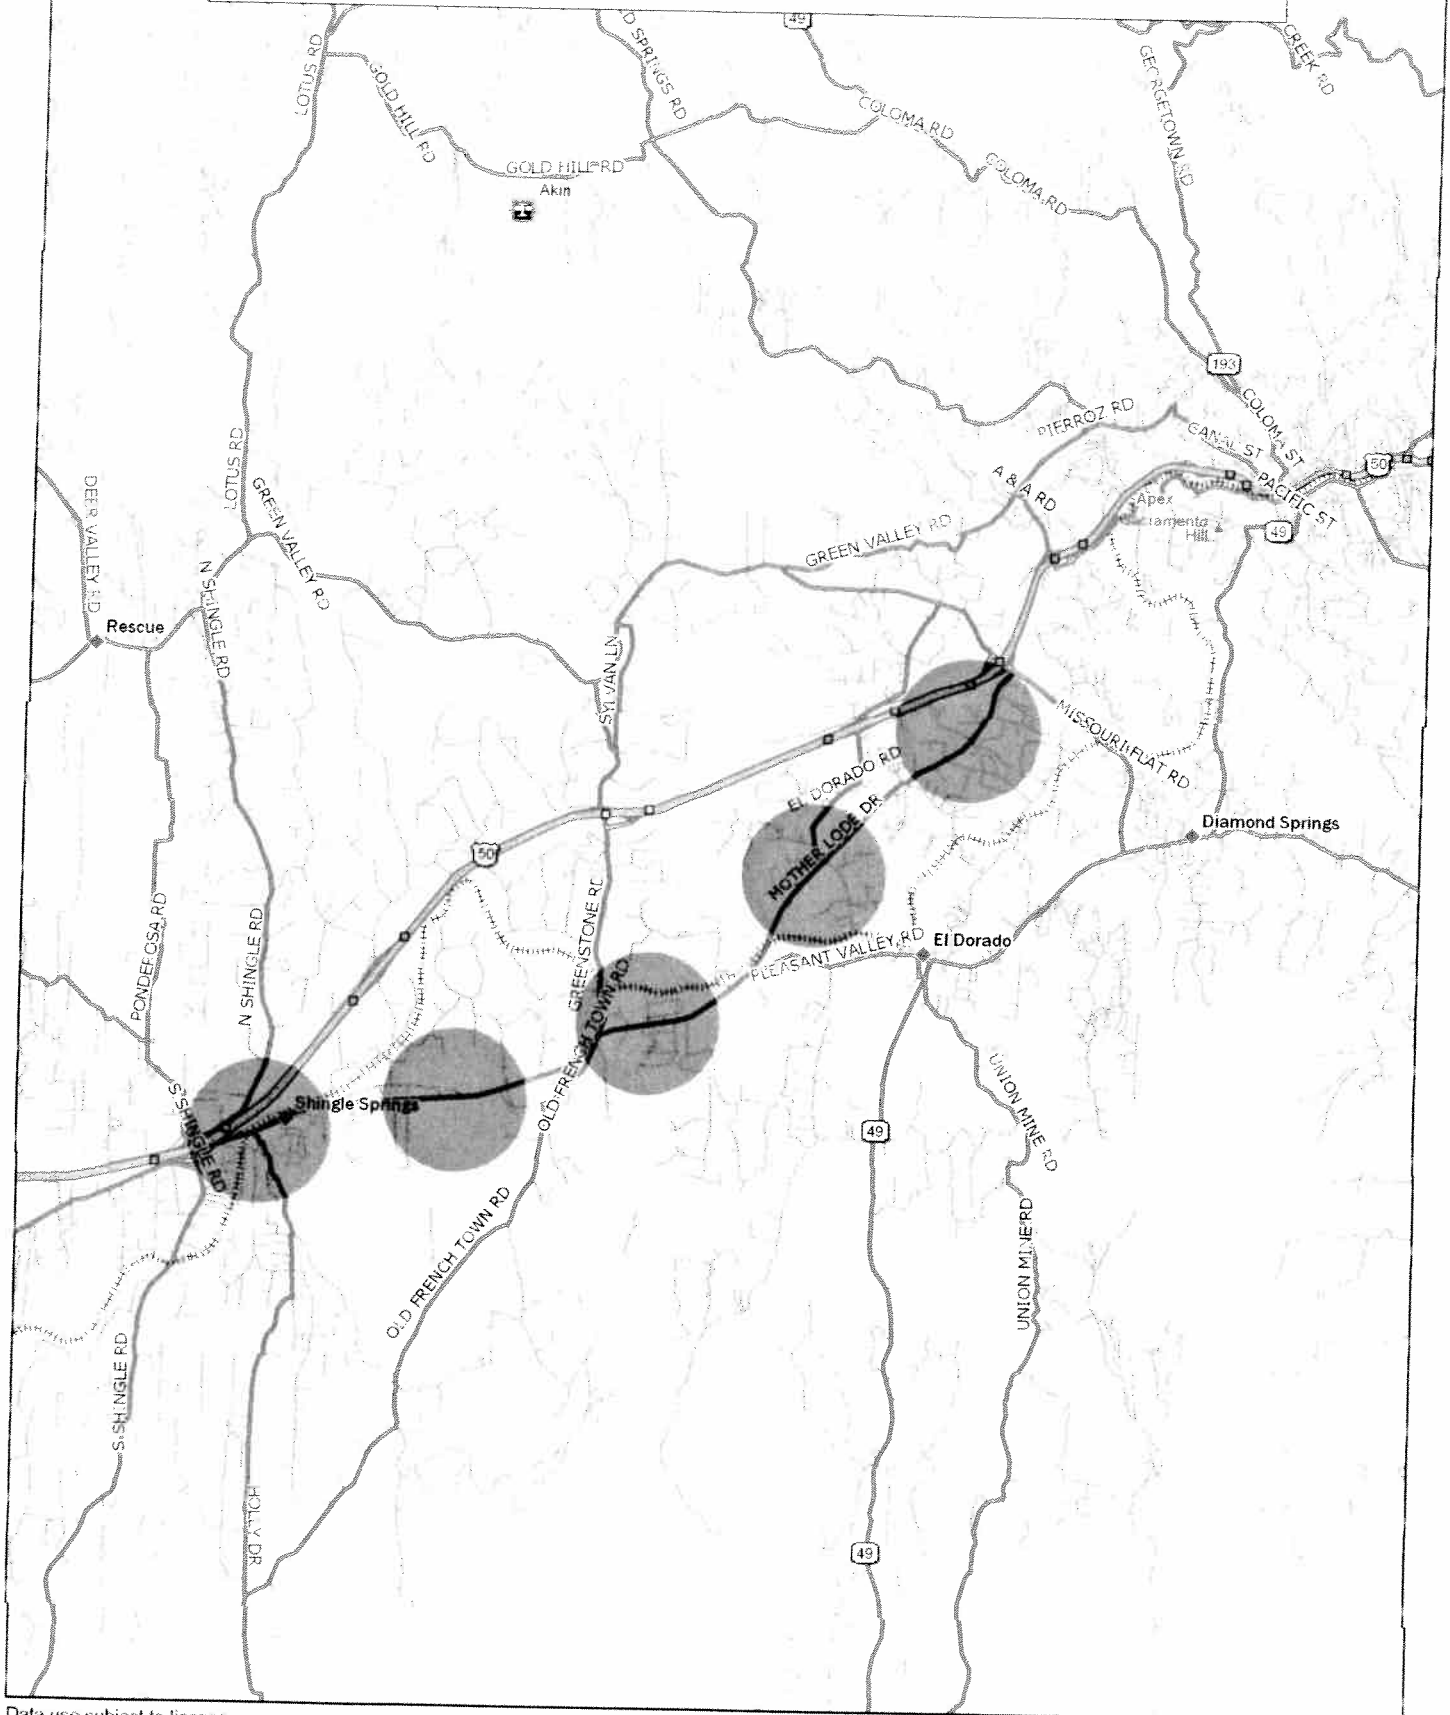

VICINITY MAP FOR MOTHER LODE DRIVE

Data use subject to license.

© 2006 DeLorme. Street Atlas USA® 2007.

www.delorme.com

Scale 1 : 81,250

1" = 1.28 mi

Data Zoom 11-3