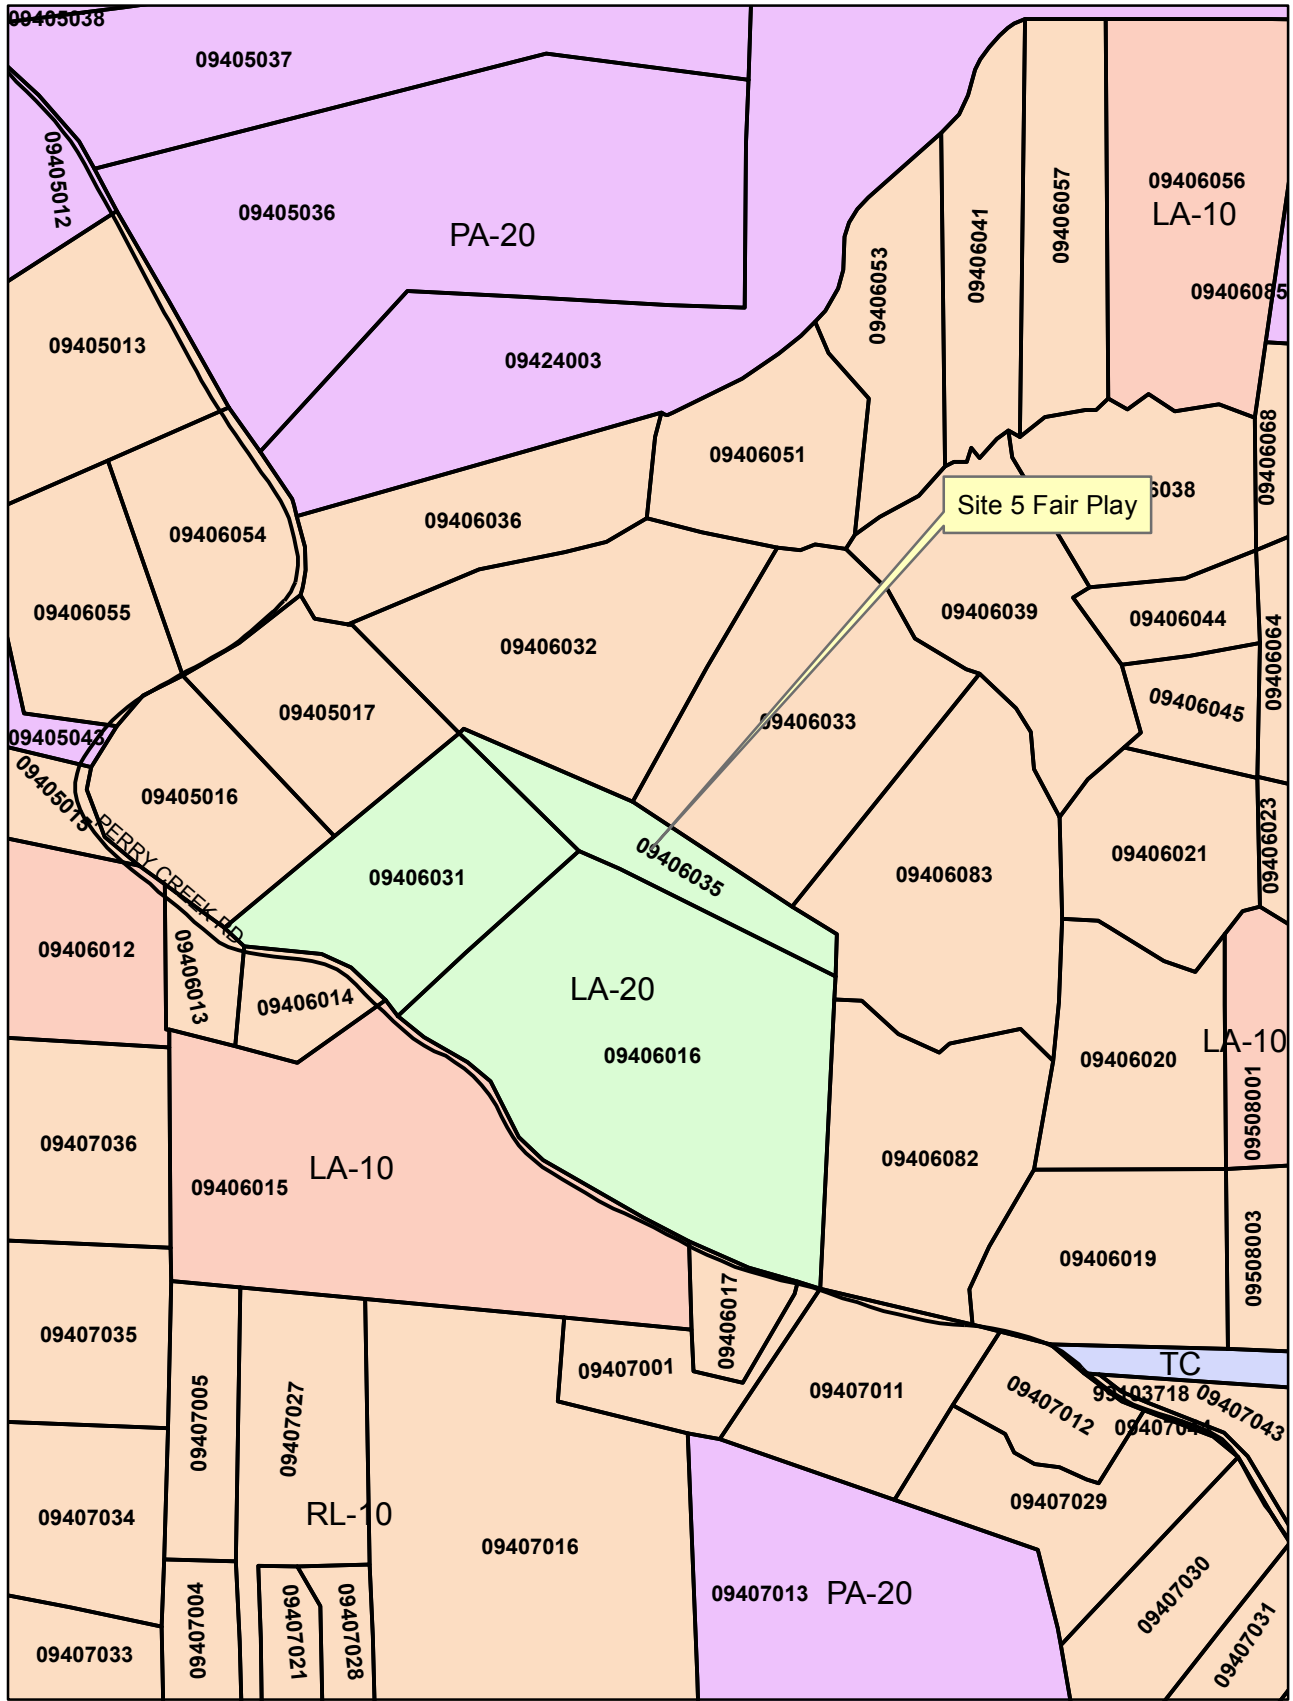

S17-0010/Site 5 Fair Play
Location Map
Exhibit A

THIS MAP IS NOT A SURVEY, it is prepared by the El Dorado Co. Assessor's office for assessment purposes only. Area calculations and characteristics are not guaranteed. Users should verify items such as dimensions and acreage.

Acreages Are Estimates

Adjacent Map Pages Shown in Grey Text
Assessor's Block Numbers Shown in Ellipses
Assessor's Parcel Numbers Shown in Circles

Site 5-Exhibit B

Rev. 09/01/2006

Assessor's Map Bk. 094, Pg. 06
County of El Dorado, CA
18-0096 P 2 of 5

S17-0010/Site 5 Fair Play
 Land Use Designation Map
 Exhibit C

0 0.05 0.1 0.2 Miles
 18-0096 P 3 of 3

- AL
- RR

- LA-10
- LA-20
- PA-20
- RL-10
- TC

S17-0010/Site 5 Fair Play Zoning Designation Map Exhibit D

0 0.05 0.1 0.2 Miles
18-0096 P 4 of 5

S17-0010/Site 5 Fair Play
 Aerial Map
 Exhibit E