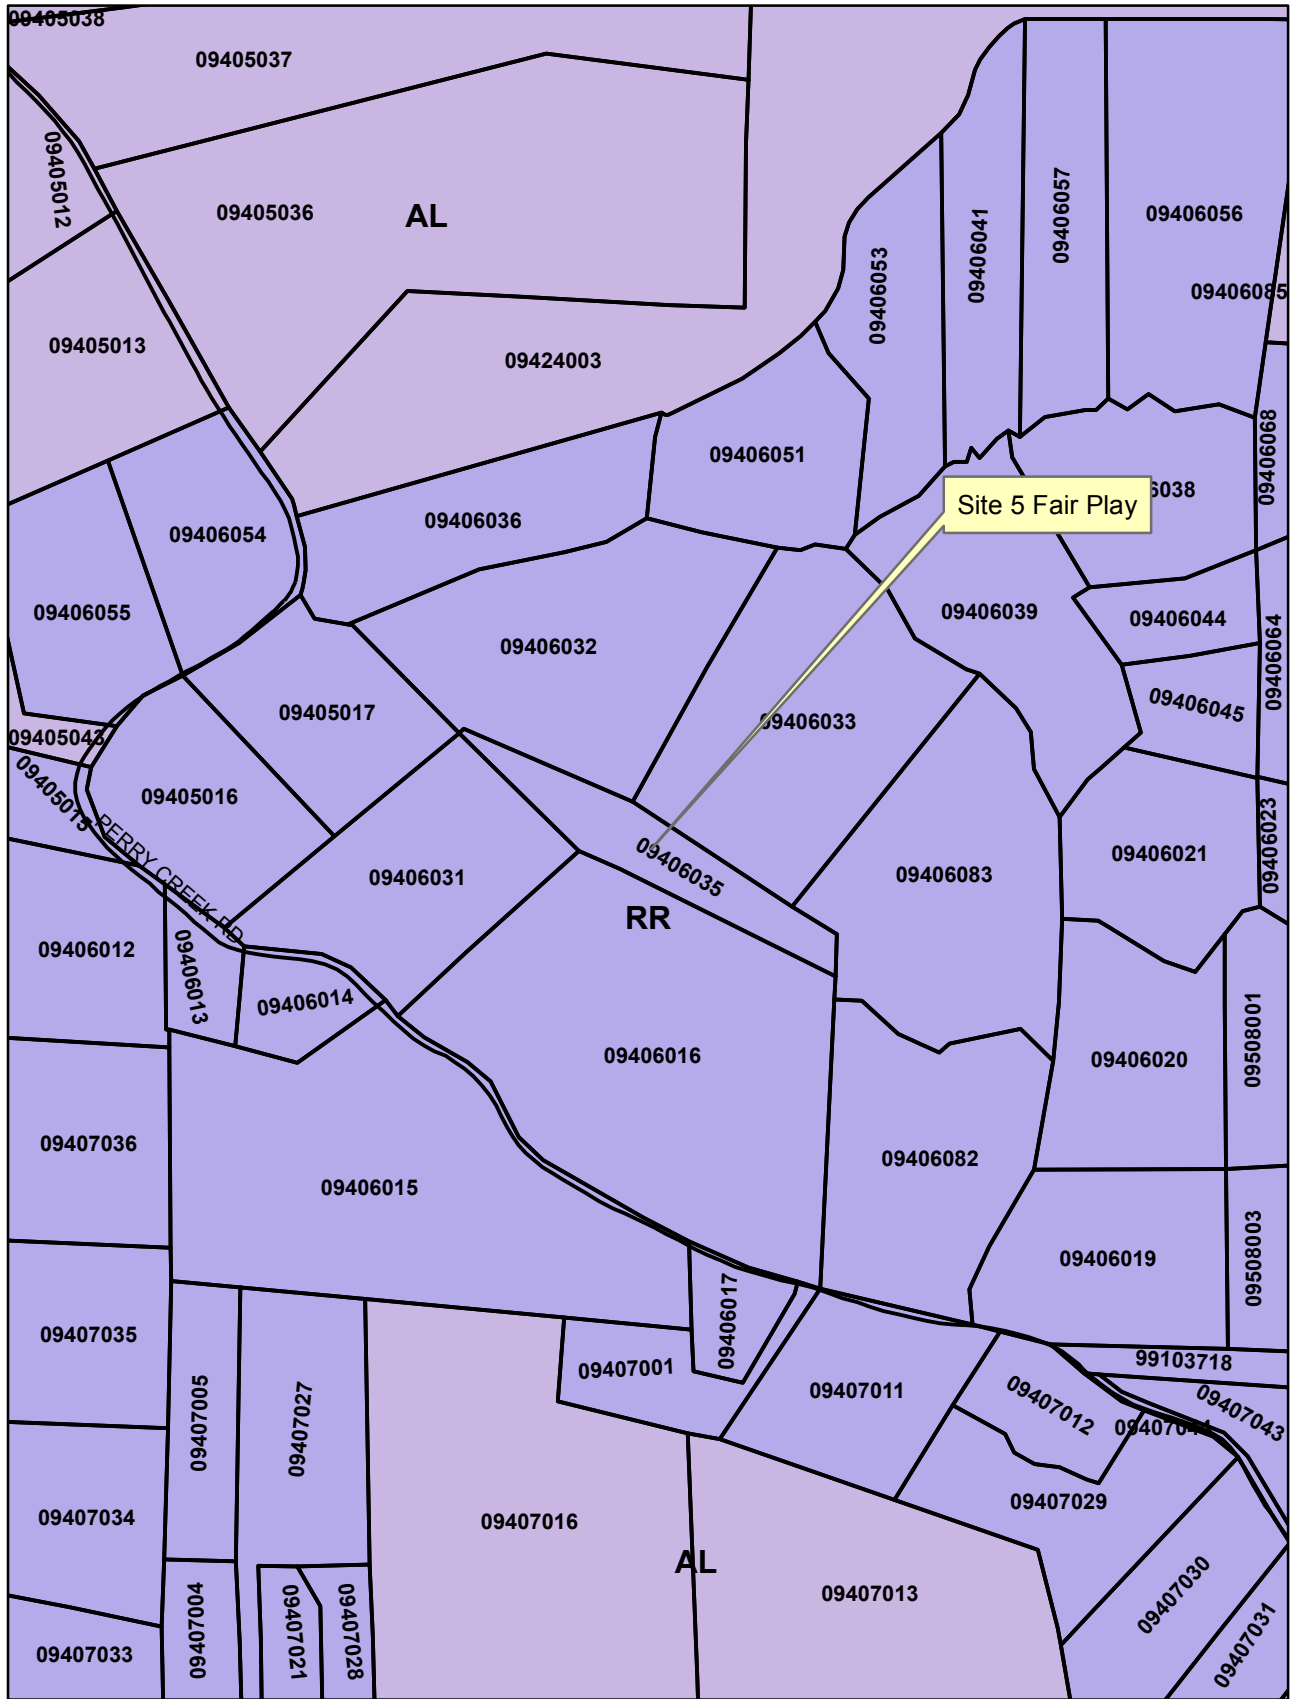

S17-0010/Site 5 Fair Play
Location Map
Exhibit A

THIS MAP IS NOT A SURVEY, it is prepared by the El Dorado Co. Assessor's office for assessment purposes only. Area calculations and characteristics are not guaranteed. Users should verify items such as dimensions and acreage.

Acreages Are Estimates

Adjacent Map Pages Shown in Grey Text
Assessor's Block Numbers Shown in Ellipses
Assessor's Parcel Numbers Shown in Circles

Site 5-Exhibit B

Rev. 09/01/2006

Assessor's Map Bk. 094, Pg. 06
County of El Dorado, CA
18-0096 P 2 of 5

S17-0010/Site 5 Fair Play
 Land Use Designation Map
 Exhibit C

0 0.05 0.1 0.2 Miles
 18-0096 P 3 of 3

- AL
- RR

- LA-10
- LA-20
- PA-20
- RL-10
- TC

S17-0010/Site 5 Fair Play Zoning Designation Map Exhibit D

0 0.05 0.1 0.2 Miles
18-0096 P 4 of 5

S17-0010/Site 5 Fair Play
 Aerial Map
 Exhibit E