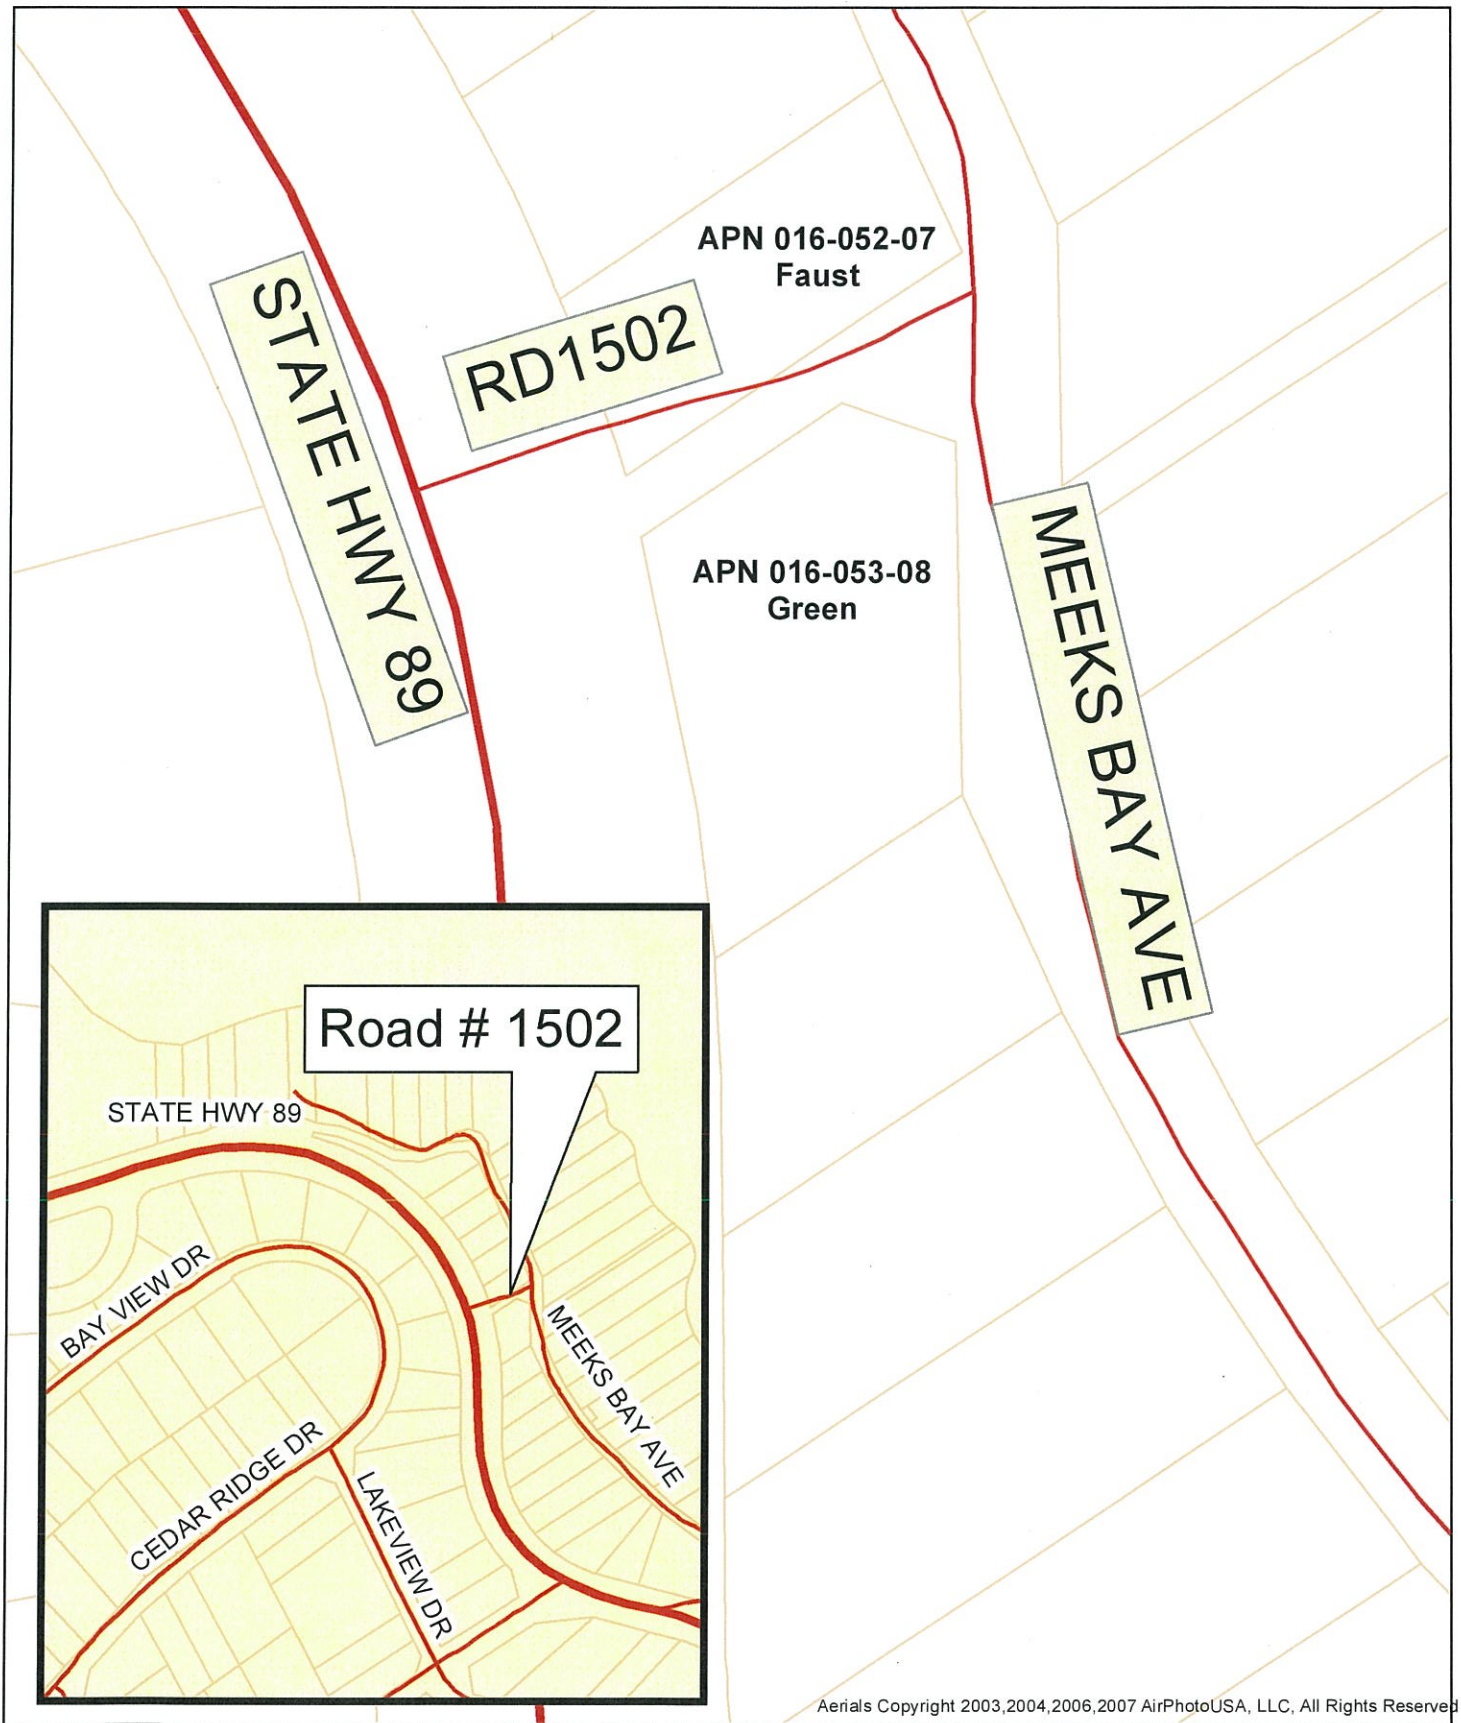

# Petition to Name Rd # 1502 to Buttermilk Lane

Aerials Copyright 2003,2004,2006,2007 AirPhotoUSA, LLC, All Rights Reserved

Disclaimer: This depiction was compiled from unverified public and private sources and is illustrative only. No representation is made as to accuracy of this information. Parcel boundaries are particularly unreliable. Users make use of this depiction at their own risk.

Map displayed in State Plane Coordinate System (NAD 1983 California Zone 2, feet)