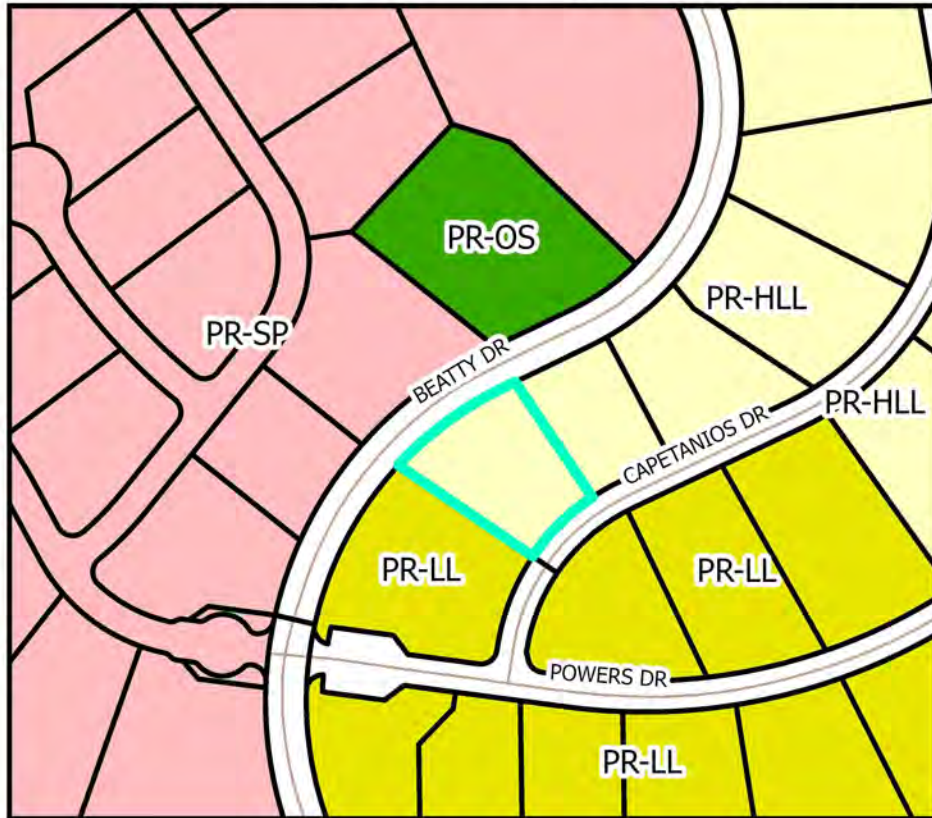

# SP-R23-0002 PROMONTORY LOT 39 REZONE

## EXHIBIT E - ZONING MAP

Existing Zoning Designation:  
Promontory-Hillside Large Lot (PR-HLL)

Proposed Zoning Designation:  
Promontory-Large Lot (PR-LL)

### Legend

- |  |   |
|--|---|
|  Promontory-Hillside Large Lot (PR-HLL) |  APN 124-230-001 |
|  Promontory-Large Lot (PR-LL)           |  Parcel Lines    |
|  Promontory-Open Space (PR-OS)          |  Roads           |
|  Promontory-Specific Plan (PR-SP)       |   |