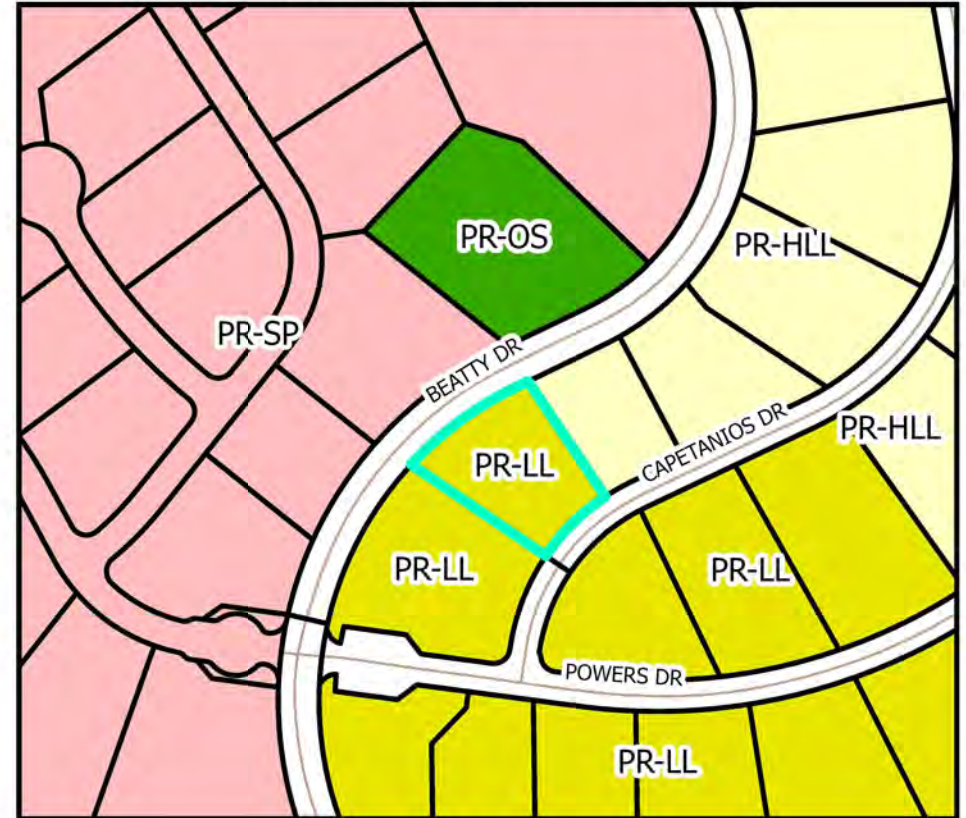

# SP-R23-0002 PROMONTORY LOT 39 REZONE

## EXHIBIT E - ZONING MAP

Existing Zoning Designation:  
Promontory-Hillside Large Lot (PR-HLL)

Proposed Zoning Designation:  
Promontory-Large Lot (PR-LL)

### Legend

- |  |   |
|--|---|
|  Promontory-Hillside Large Lot (PR-HLL) |  APN 124-230-001 |
|  Promontory-Large Lot (PR-LL)           |  Parcel Lines    |
|  Promontory-Open Space (PR-OS)          |  Roads           |
|  Promontory-Specific Plan (PR-SP)       |   |