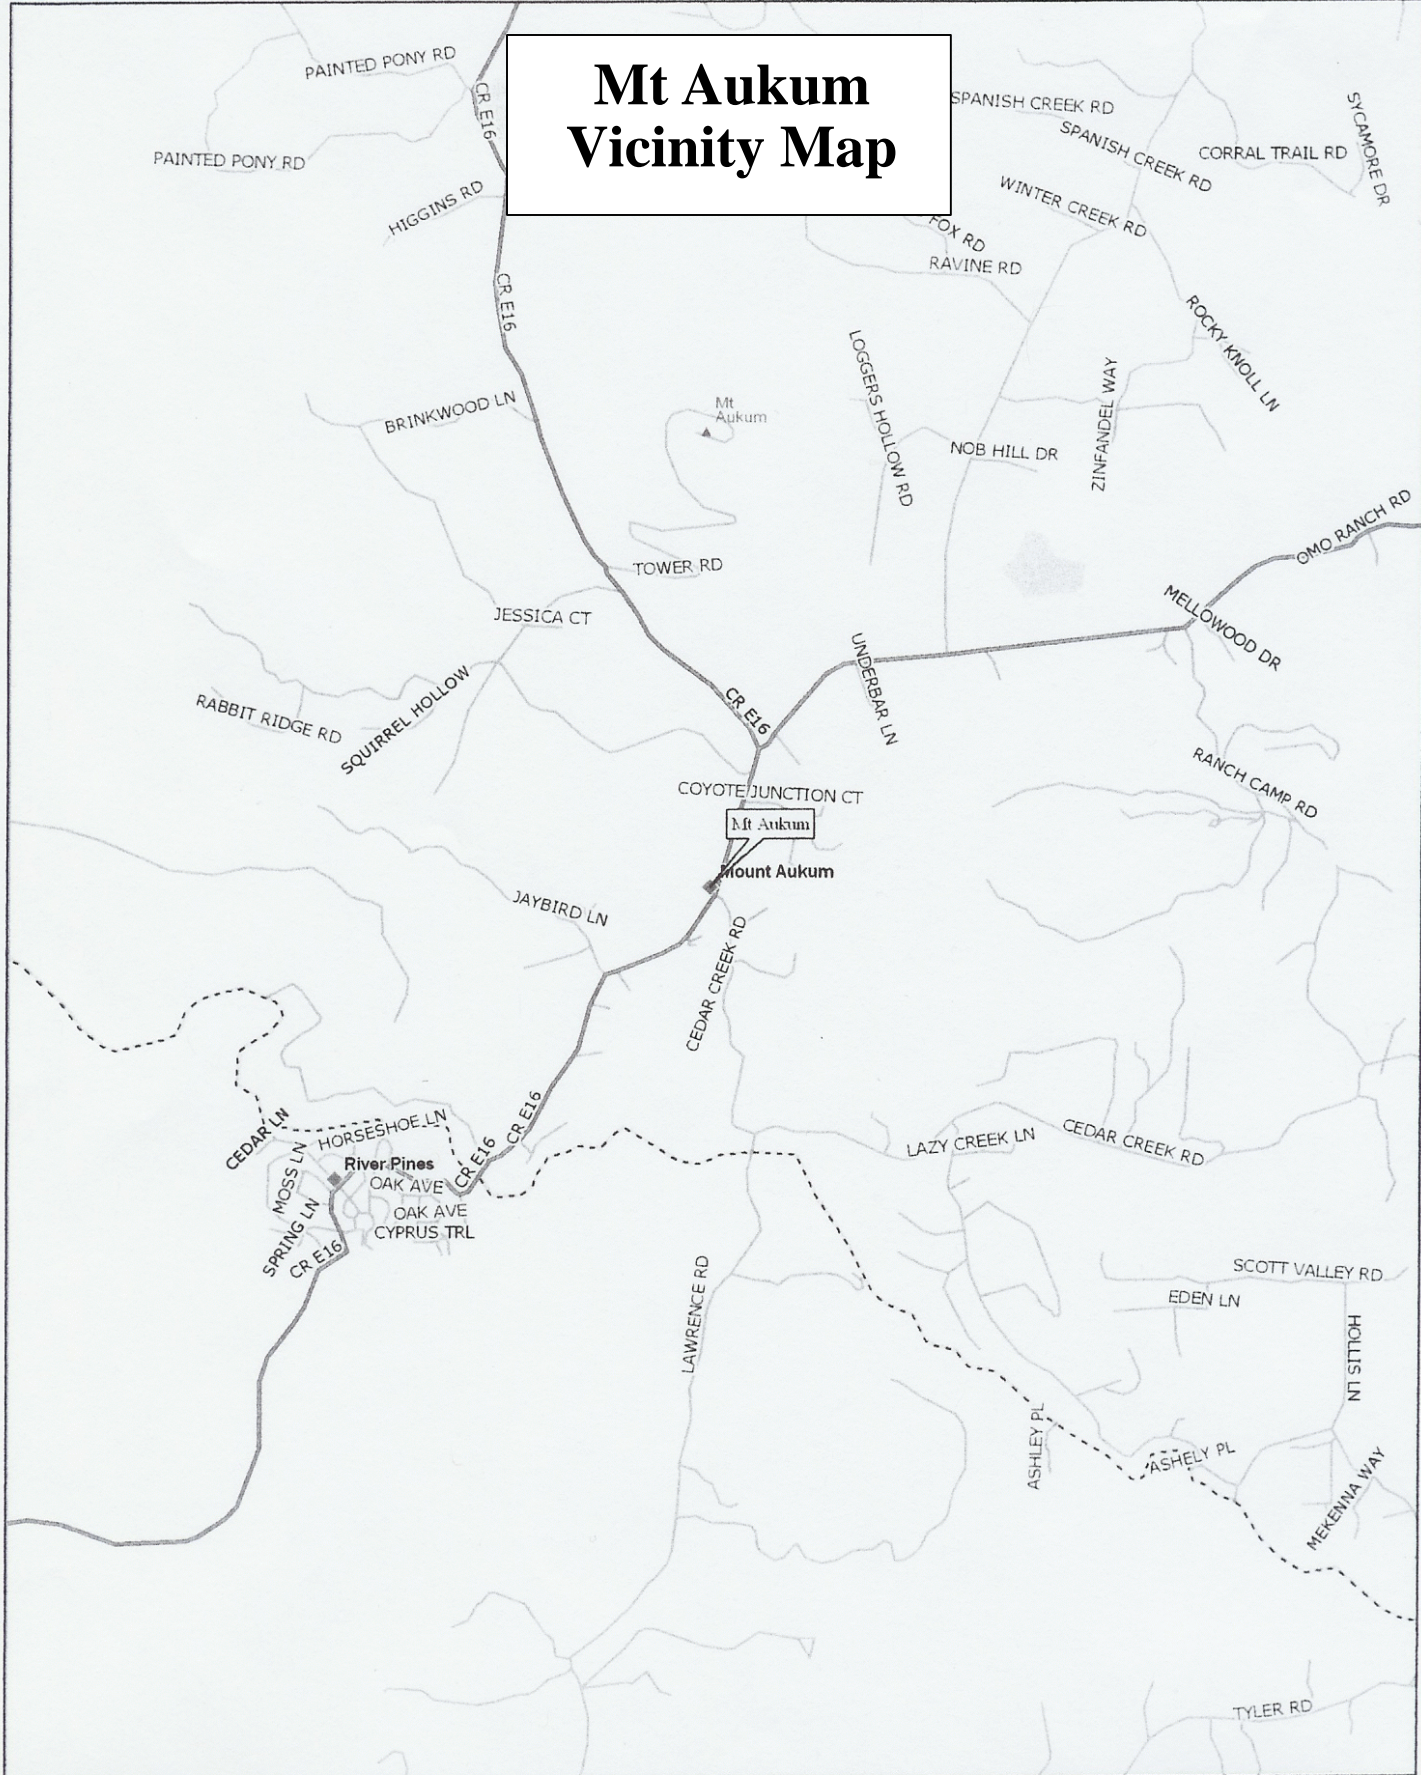

Mt Aukum Vicinity Map

Data use subject to license.

© 2006 DeLorme, Street Atlas USA® 2007.

Scale 1 : 31,250

48° 00' 10" N Date 7/2006 10.6