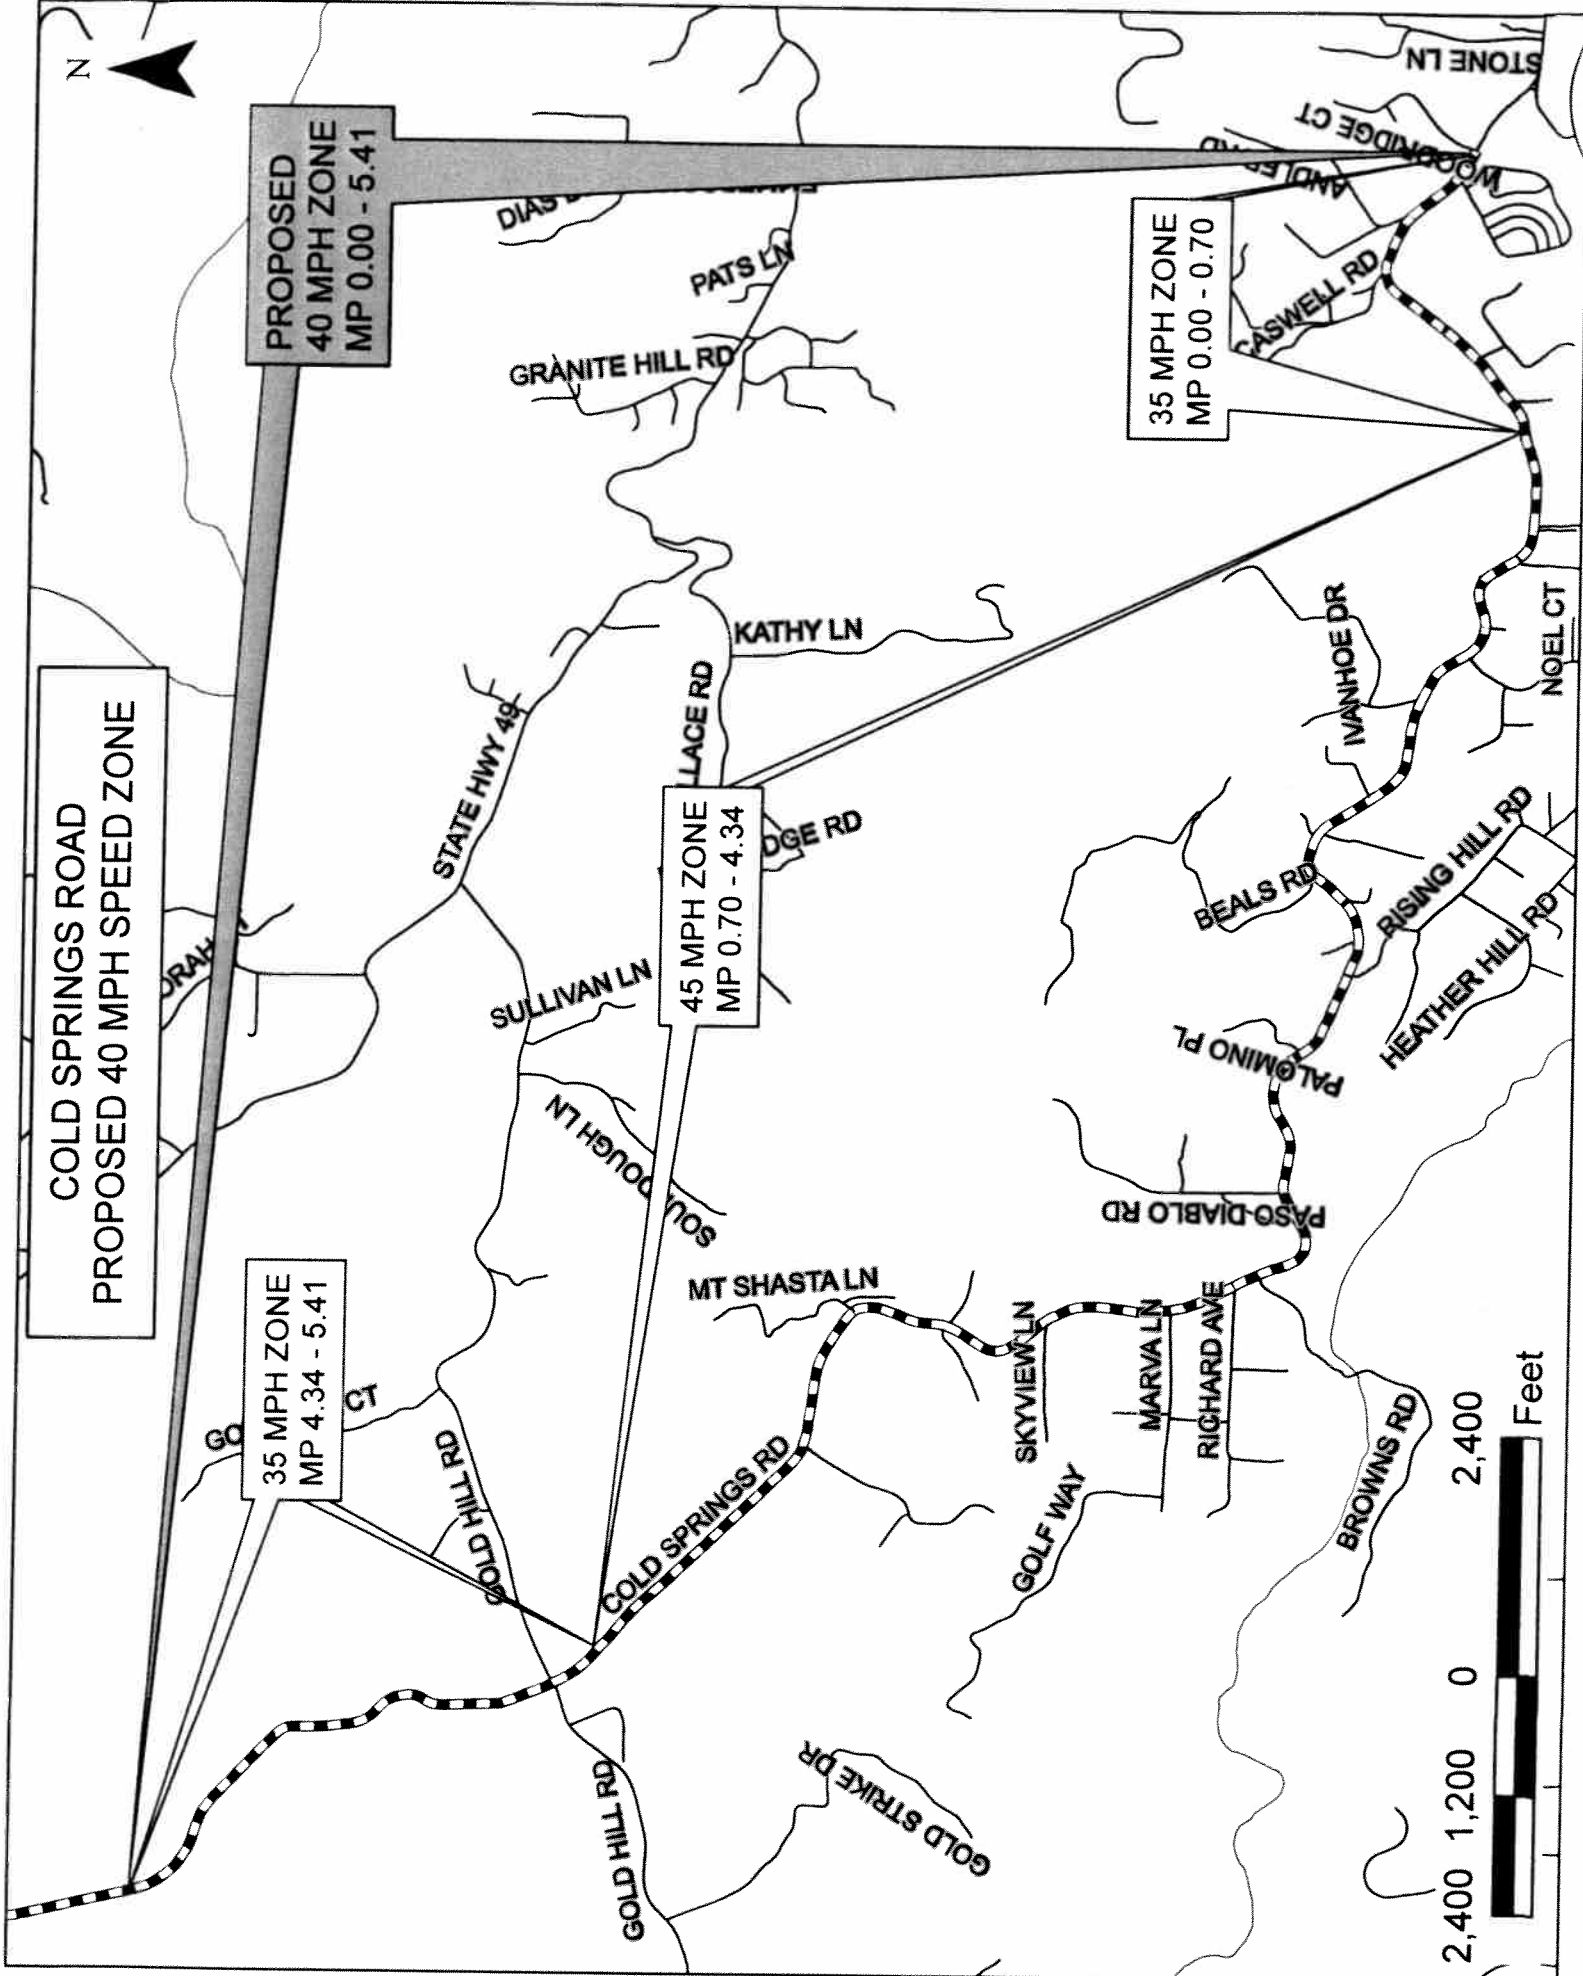

COLD SPRINGS ROAD
PROPOSED 40 MPH SPEED ZONE

PROPOSED
40 MPH ZONE
MP 0.00 - 5.41

35 MPH ZONE
MP 0.00 - 0.70

45 MPH ZONE
MP 0.70 - 4.34

35 MPH ZONE
MP 4.34 - 5.41

**Garden Valley Road
Vicinity Map**

N

Vicinity Map
 Latrobe Road
 500 Feet South of Golden Foothill Pkwy/Clubview Dr
 to El Dorado Hills Blvd. (at US 50)

BORDEAUX DR

BERGAMO DR

AGORA WAY

SOPHIA PKY

THALIA DR

FRASCATI DR

ARIA CT

ELMORES WAY

ALEXA CT

VENEZIA DR

ANASTASIA WAY

MELINA DR

ESATTO PL

ALEXANDRA DR

PADOVA DR

BEATTY DR

White Rock Road Vicinity Map