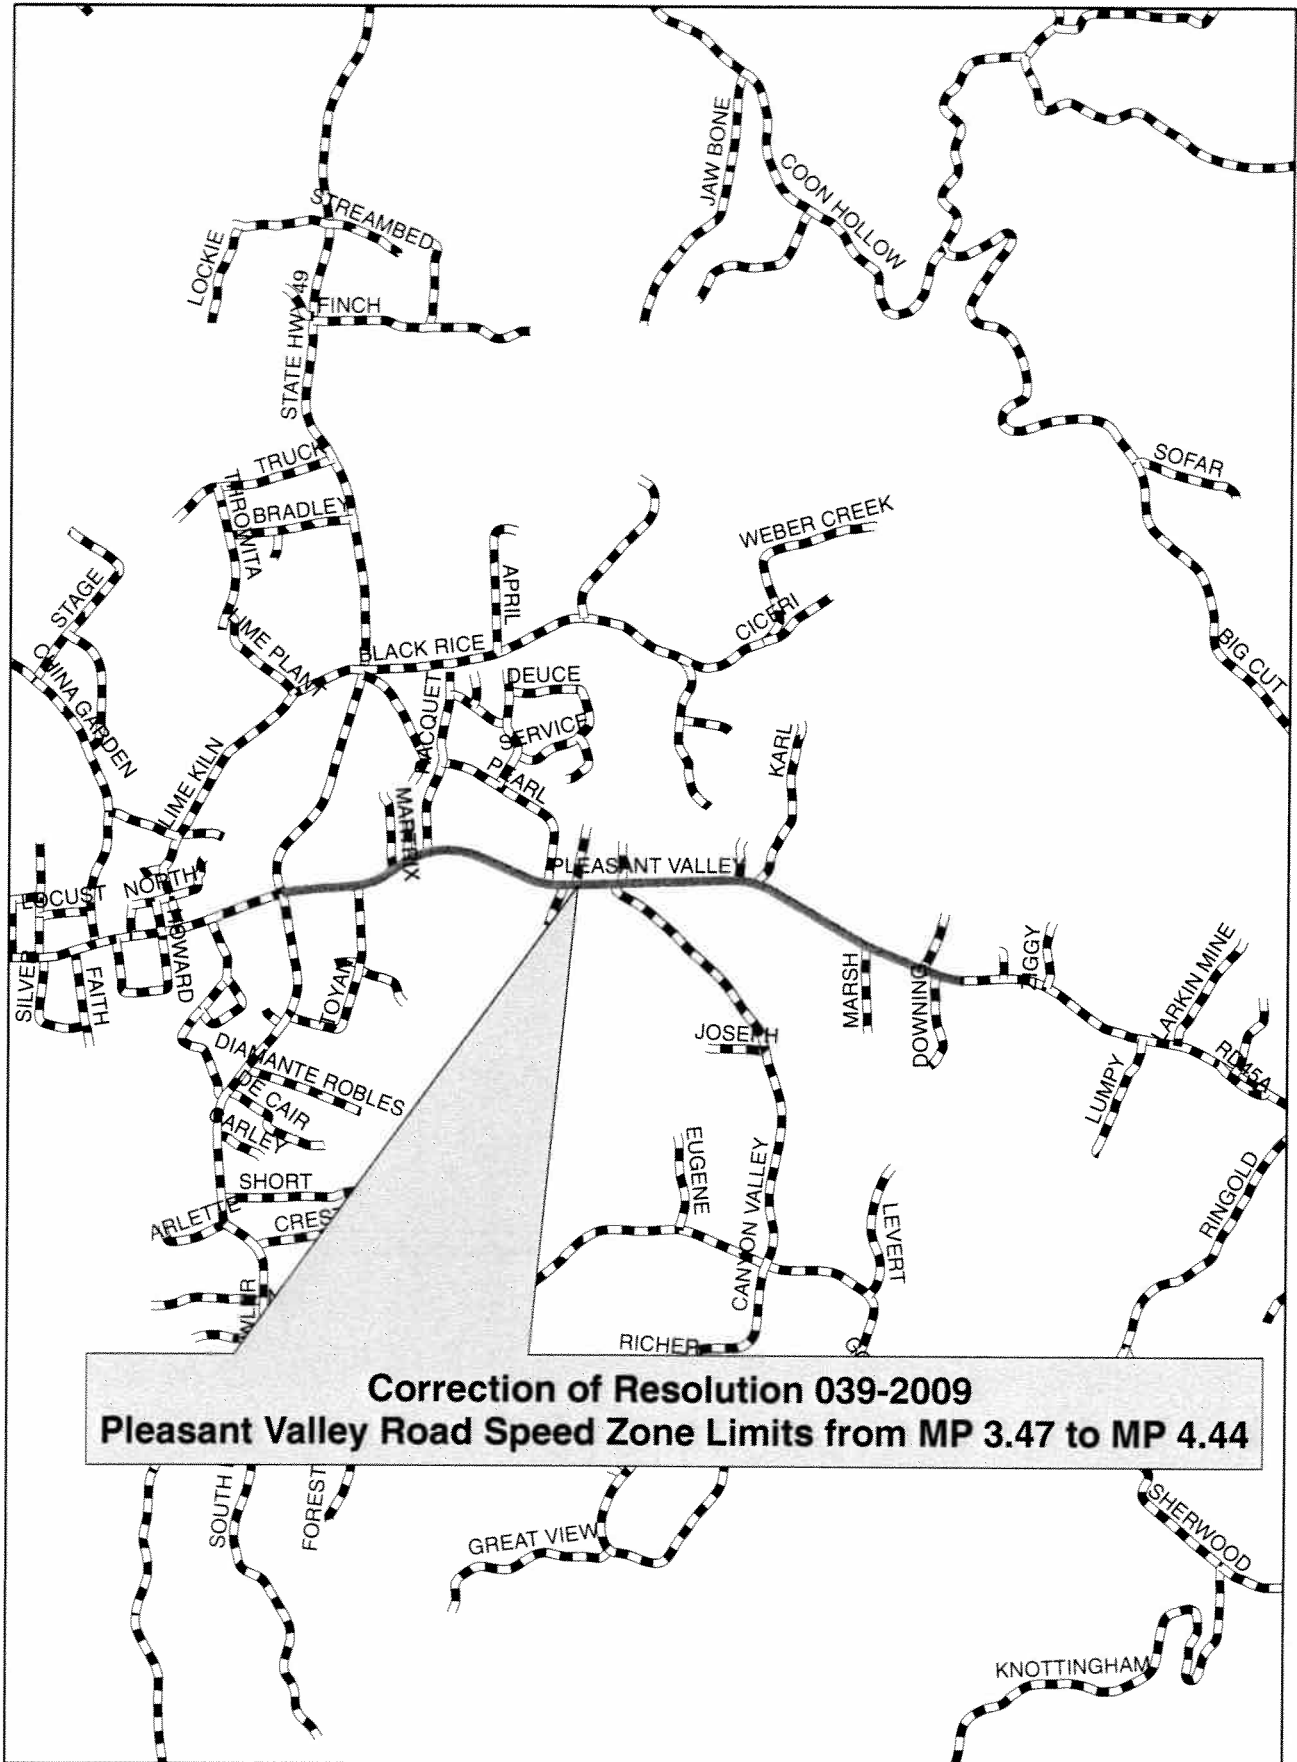

COLD SPRINGS ROAD
PROPOSED 40 MPH SPEED ZONE

PROPOSED
40 MPH ZONE
MP 0.00 - 5.41

35 MPH ZONE
MP 0.00 - 0.70

45 MPH ZONE
MP 0.70 - 4.34

35 MPH ZONE
MP 4.34 - 5.41

**Garden Valley Road
Vicinity Map**

N

Vicinity Map
 Latrobe Road
 500 Feet South of Golden Foothill Pkwy/Clubview Dr
 to El Dorado Hills Blvd. (at US 50)

LOTUS ROAD VICINITY MAP

PLEASANT VALLEY ROAD VICINITY MAP

SOPHIA PARKWAY
45 MPH SPEED ZONE

GREEN VALLEY RD

MORGAN CT

LAFITE CT

CORSICA DR

SHADOWFAX LN

BORDEAUX DR

BERGAMO DR

AGORA WAY

SOPHIA PKY

THALIA DR

FRASCATI DR

ARIA CT

ELMORES WAY

White Rock Road Vicinity Map