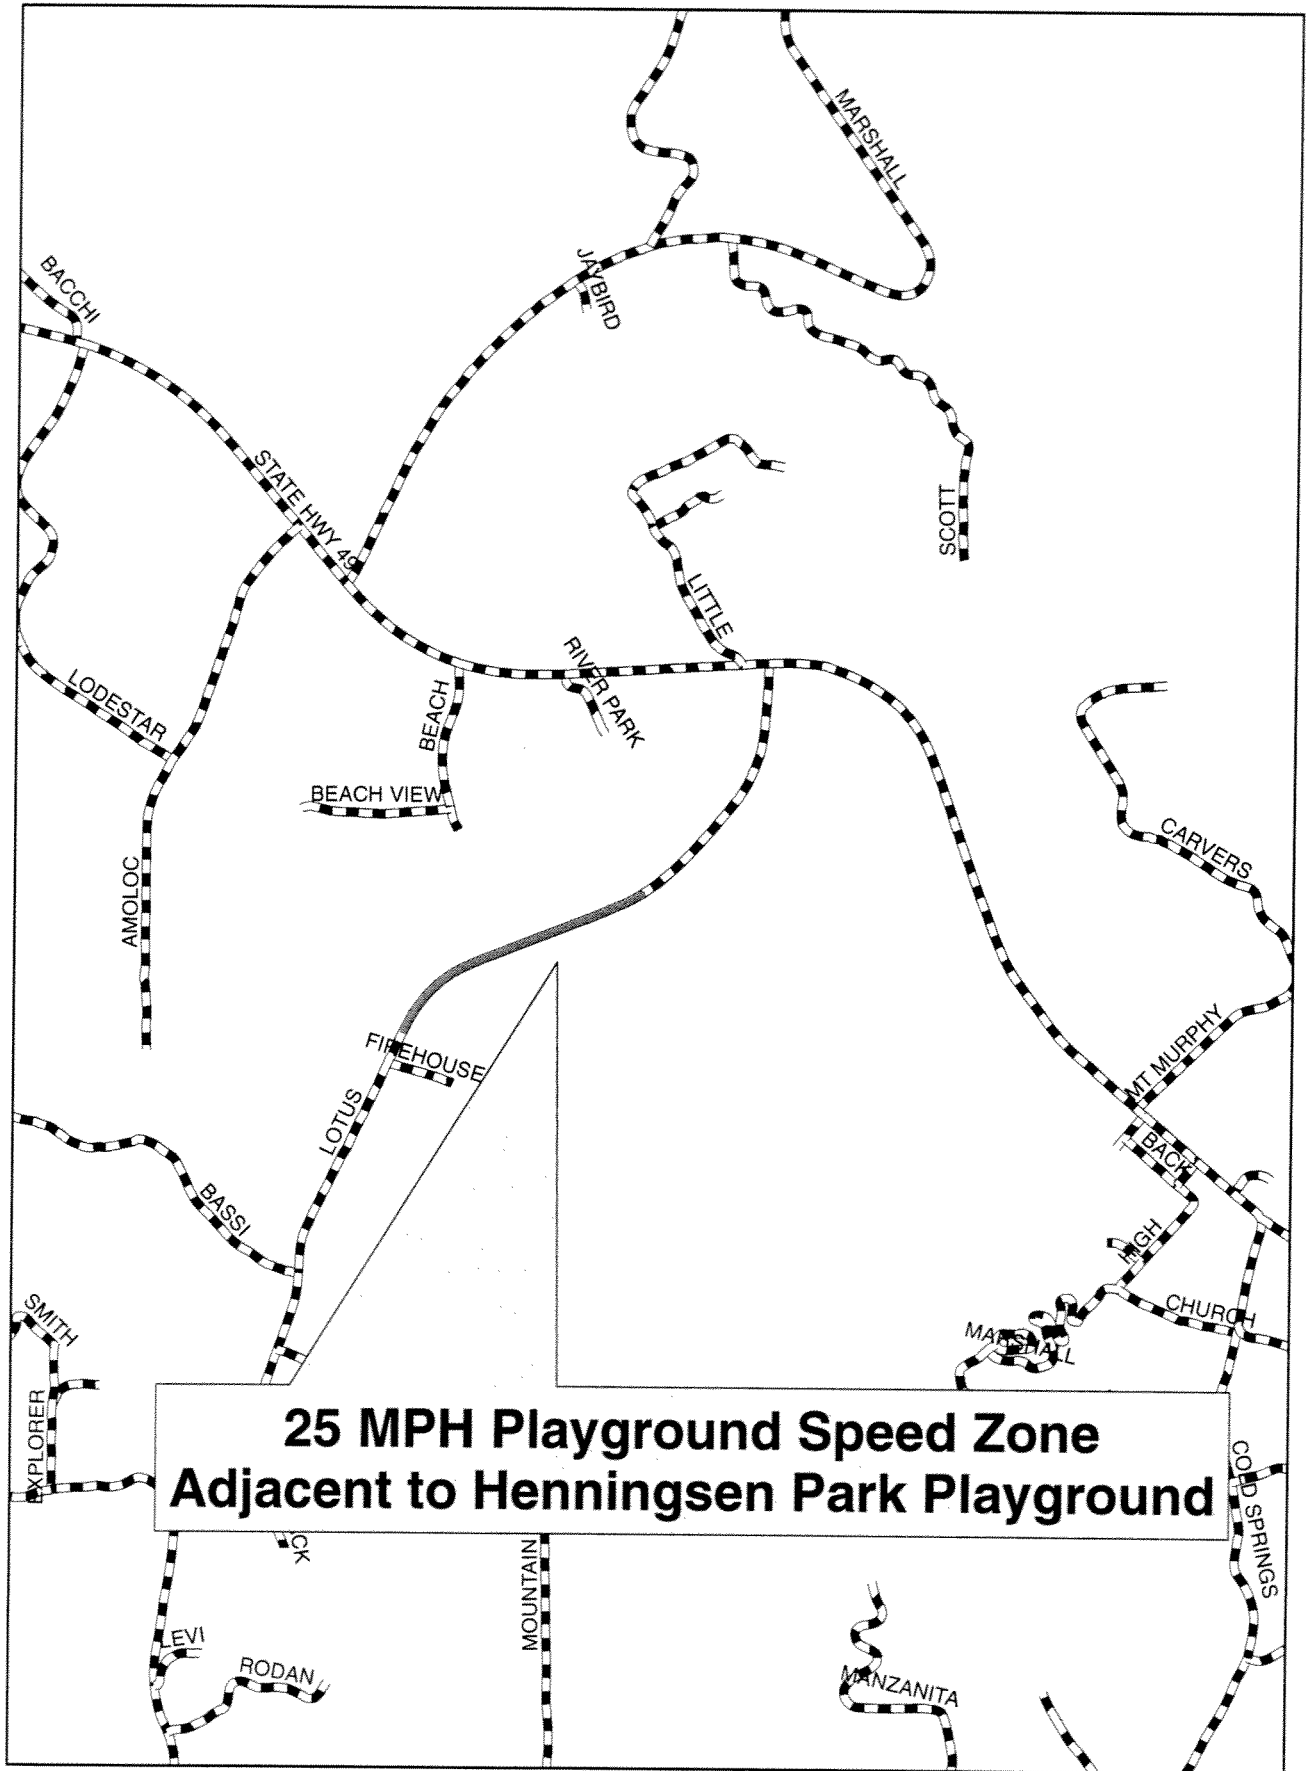

COLD SPRINGS ROAD
PROPOSED 40 MPH SPEED ZONE

PROPOSED
40 MPH ZONE
MP 0.00 - 5.41

35 MPH ZONE
MP 0.00 - 0.70

45 MPH ZONE
MP 0.70 - 4.34

35 MPH ZONE
MP 4.34 - 5.41

**Garden Valley Road
Vicinity Map**

N

Vicinity Map
 Latrobe Road
 500 Feet South of Golden Foothill Pkwy/Clubview Dr
 to El Dorado Hills Blvd. (at US 50)

LOTUS ROAD VICINITY MAP

PLEASANT VALLEY ROAD VICINITY MAP

SOPHIA PARKWAY
45 MPH SPEED ZONE

GREEN VALLEY RD

MORGAN CT

LAFITE CT

CORSICA DR

SHADOWFAX LN

BORDEAUX DR

BERGAMO DR

AGORA WAY

SOPHIA PKY

THALIA DR

FRASCATI DR

ARIA CT

ELMORES WAY

White Rock Road Vicinity Map