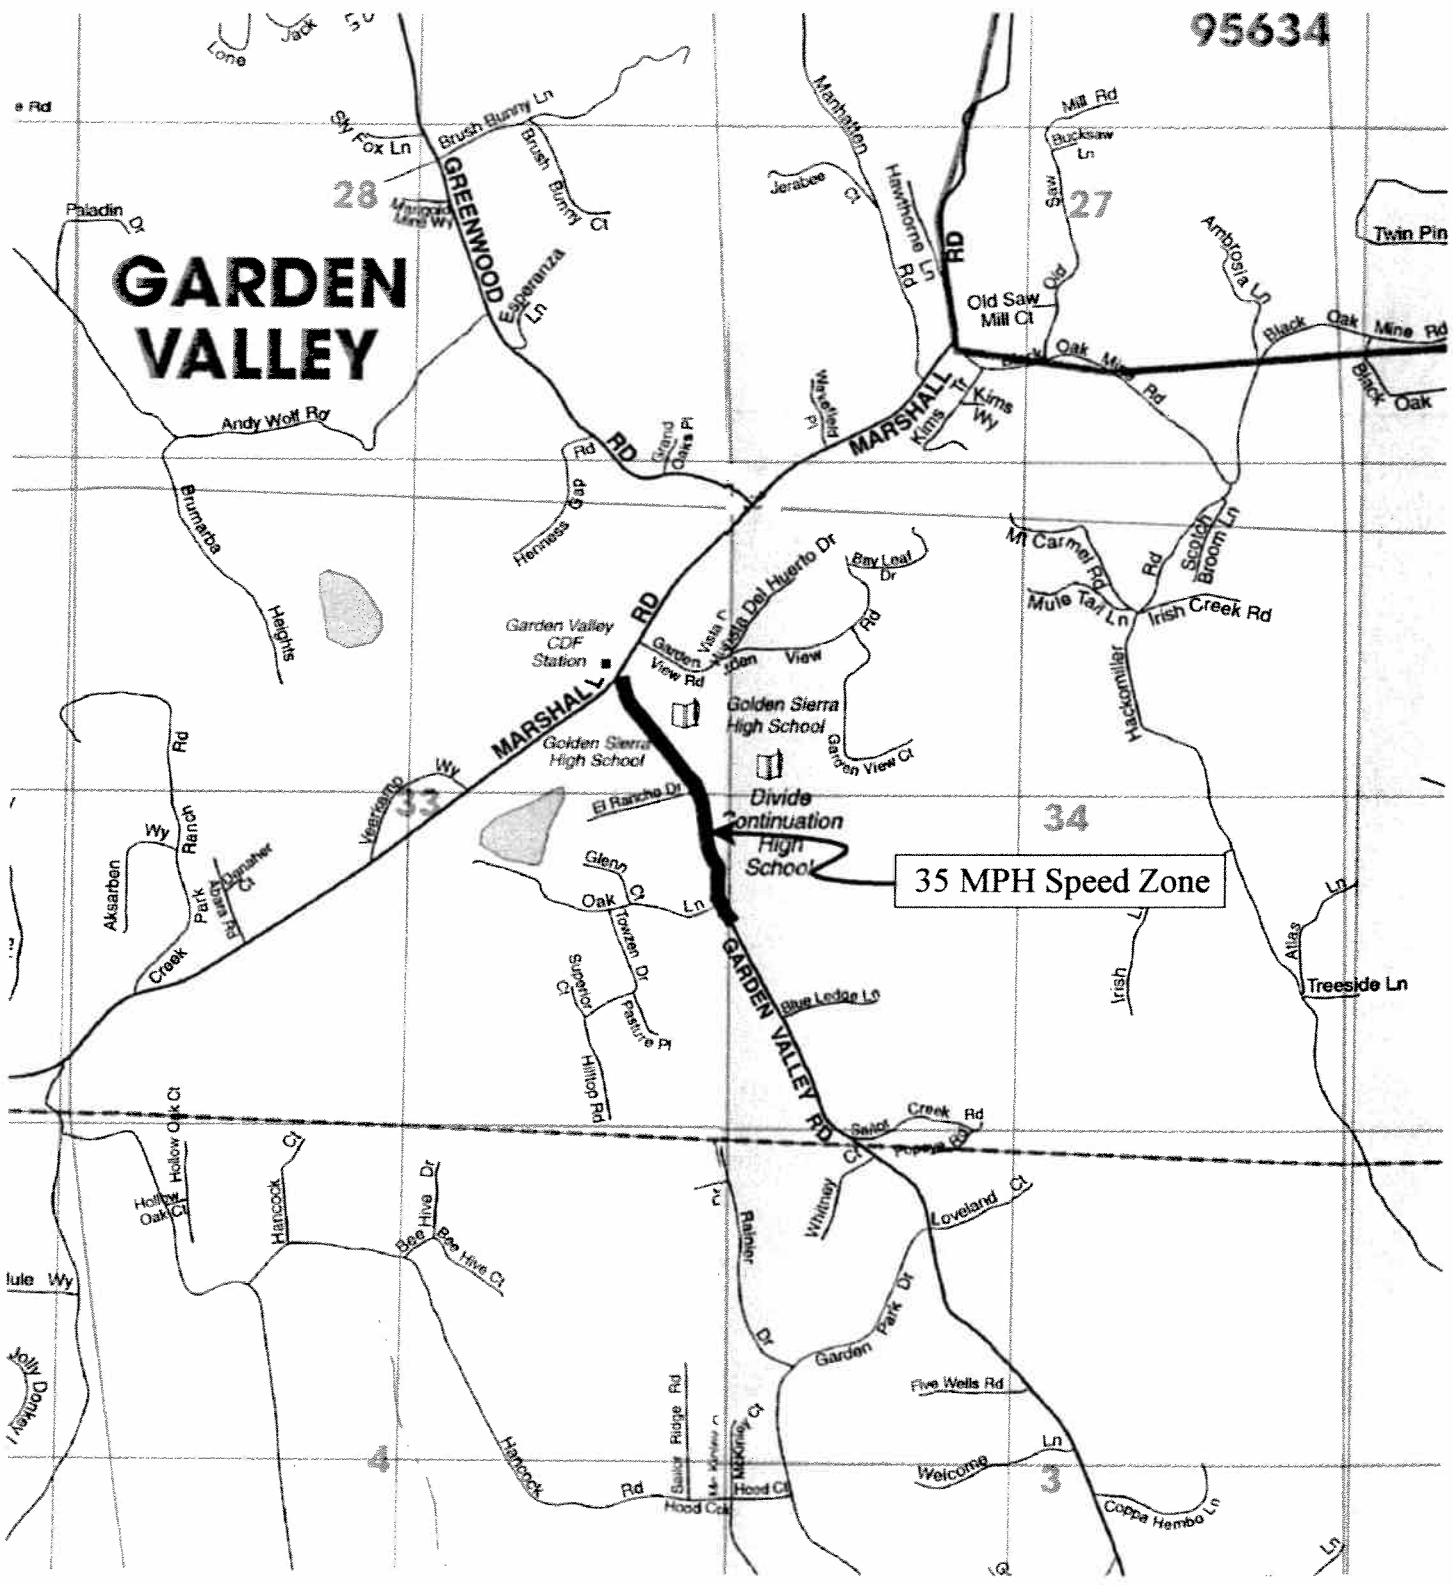

COLD SPRINGS ROAD
PROPOSED 40 MPH SPEED ZONE

PROPOSED
40 MPH ZONE
MP 0.00 - 5.41

35 MPH ZONE
MP 0.00 - 0.70

45 MPH ZONE
MP 0.70 - 4.34

35 MPH ZONE
MP 4.34 - 5.41

**Garden Valley Road
Vicinity Map**

N

Vicinity Map
 Latrobe Road
 500 Feet South of Golden Foothill Pkwy/Clubview Dr
 to El Dorado Hills Blvd. (at US 50)

LOTUS ROAD VICINITY MAP

PLEASANT VALLEY ROAD VICINITY MAP

SOPHIA PARKWAY
45 MPH SPEED ZONE

GREEN VALLEY RD

MORGAN CT

LAFITE CT

CORSICA DR

SHADOWFAX LN

BORDEAUX DR

BERGAMO DR

AGORA WAY

SOPHIA PKY

THALIA DR

FRASCATI DR

ARIA CT

ELMORES WAY

White Rock Road Vicinity Map