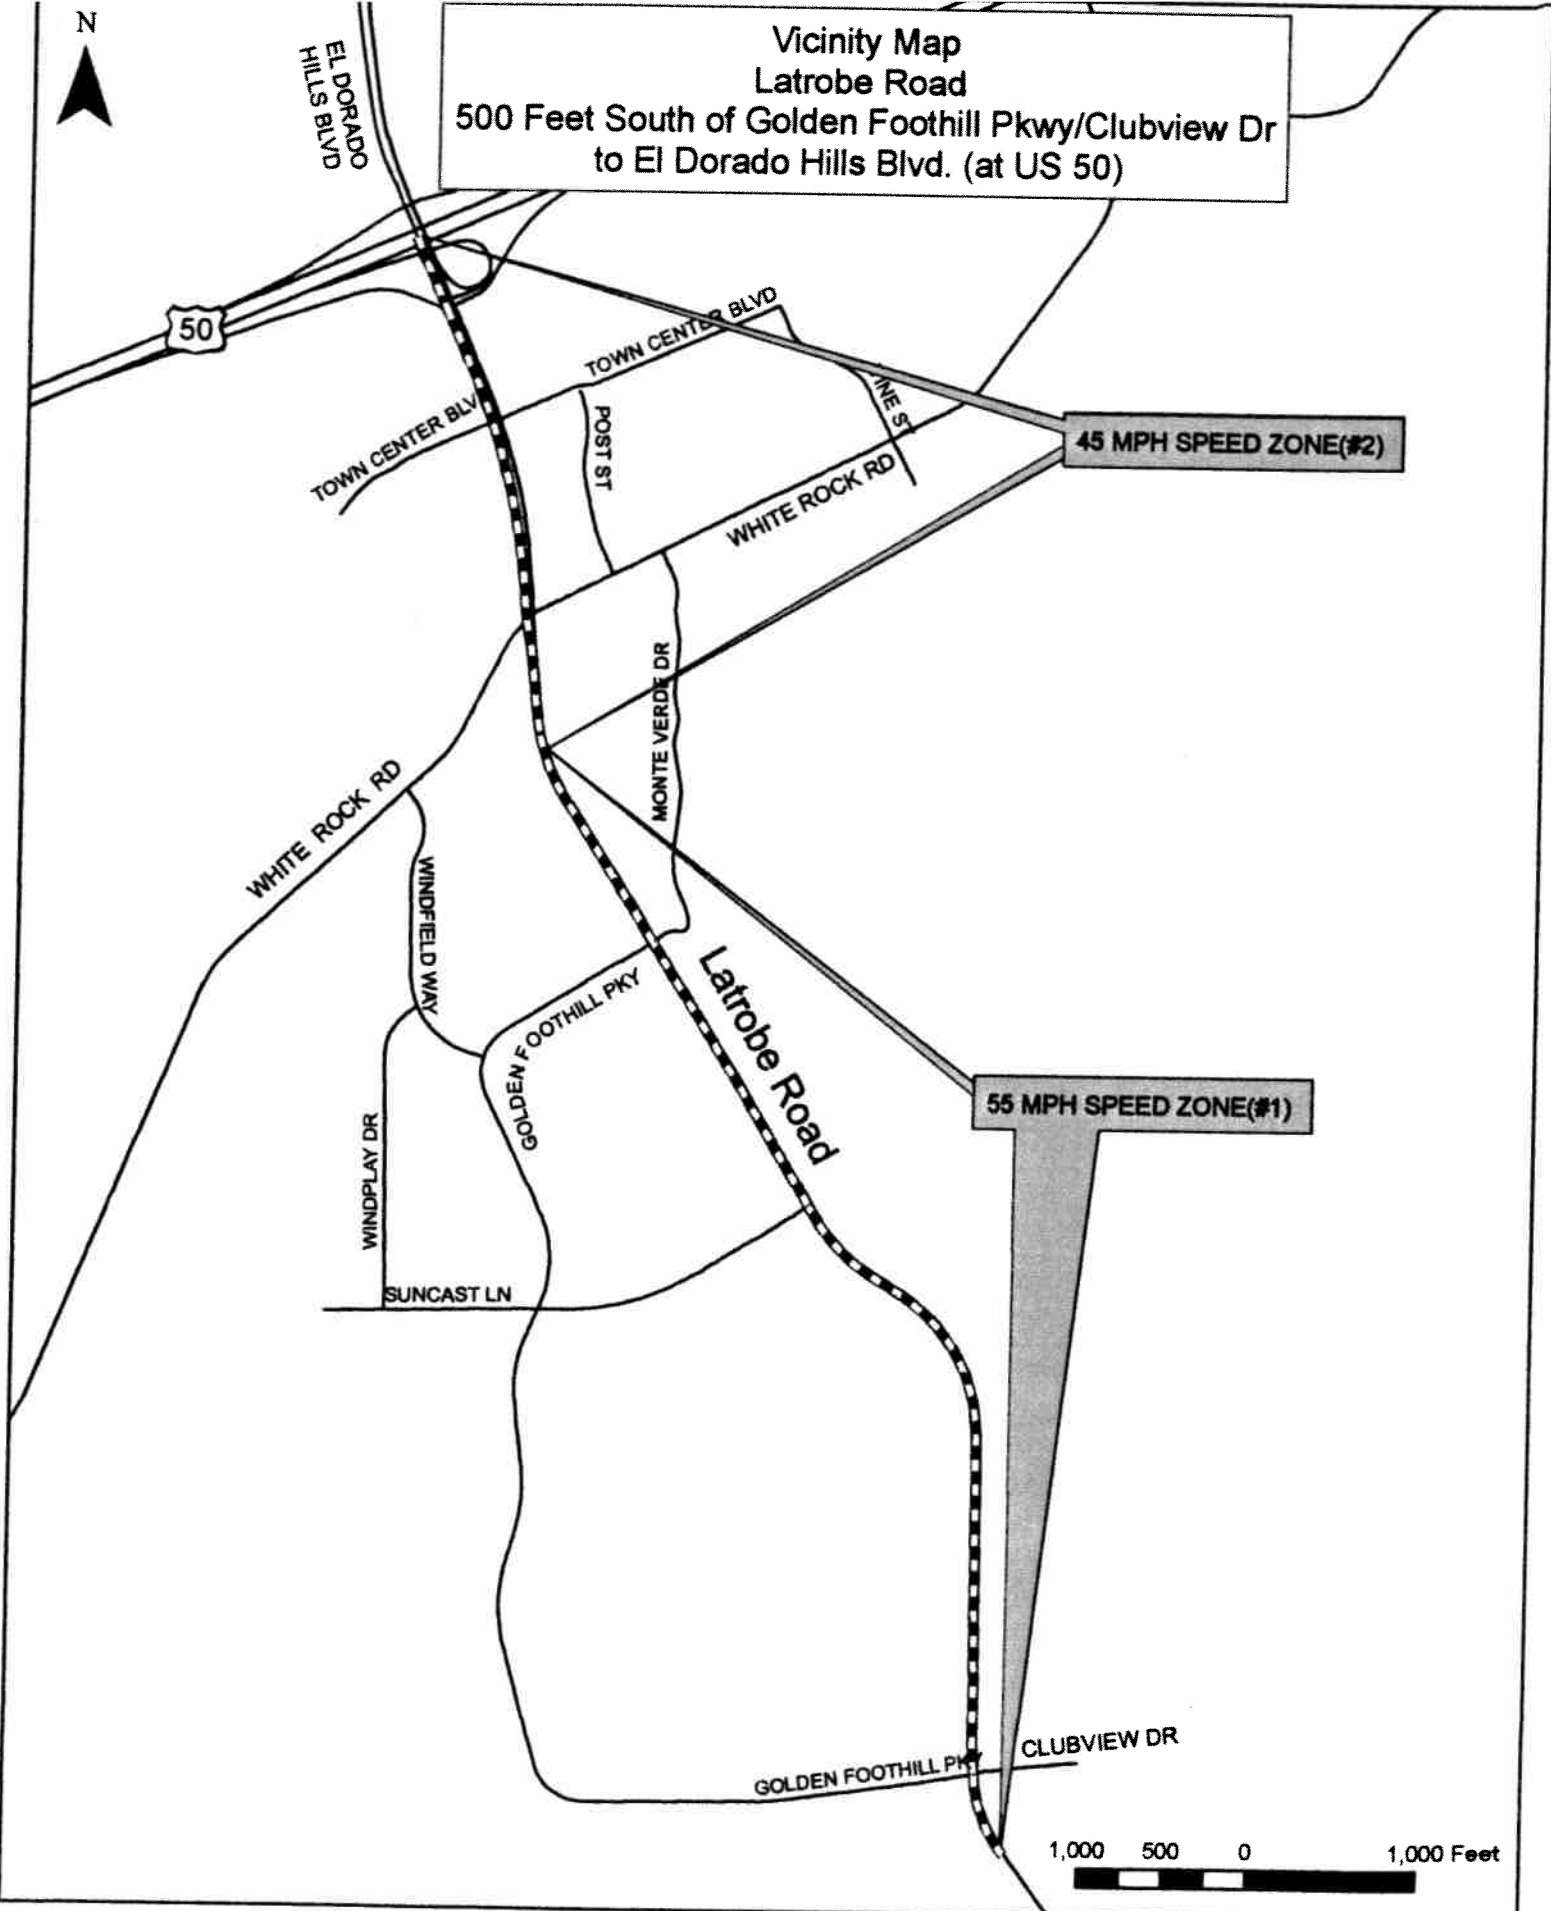

COLD SPRINGS ROAD
PROPOSED 40 MPH SPEED ZONE

PROPOSED
40 MPH ZONE
MP 0.00 - 5.41

35 MPH ZONE
MP 0.00 - 0.70

45 MPH ZONE
MP 0.70 - 4.34

35 MPH ZONE
MP 4.34 - 5.41

**Garden Valley Road
Vicinity Map**

N

Vicinity Map
 Latrobe Road
 500 Feet South of Golden Foothill Pkwy/Clubview Dr
 to El Dorado Hills Blvd. (at US 50)

LOTUS ROAD VICINITY MAP

PLEASANT VALLEY ROAD VICINITY MAP

SOPHIA PARKWAY
45 MPH SPEED ZONE

GREEN VALLEY RD

MORGAN CT

LAFITE CT

CORSICA DR

SHADOWFAX LN

BORDEAUX DR

BERGAMO DR

AGORA WAY

SOPHIA PKY

THALIA DR

FRASCATI DR

ARIA CT

ELMORES WAY

White Rock Road Vicinity Map