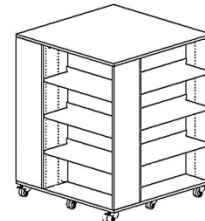

Steve and Jean Myers

Tahoe Drive-In Theater

Blizzard of 1952

Jean Myers Glass Architecture

South Lake Tahoe Library Children's Room

View toward Kid's Area Entry

View toward Reading Nook

Rolling curved shelving units

Reading Nook

Rolling Book Tower

SOUTH LAKE TAHOE LIBRARY KID'S AREA REMODEL

2401 C STREET
SACRAMENTO, CA 95816
TEL: 916.442.4032

View toward Meeting Room

SOUTH LAKE TAHOE LIBRARY KID'S AREA REMODEL

2401 C STREET
SACRAMENTO, CA 95816
TEL: 916.442.4032