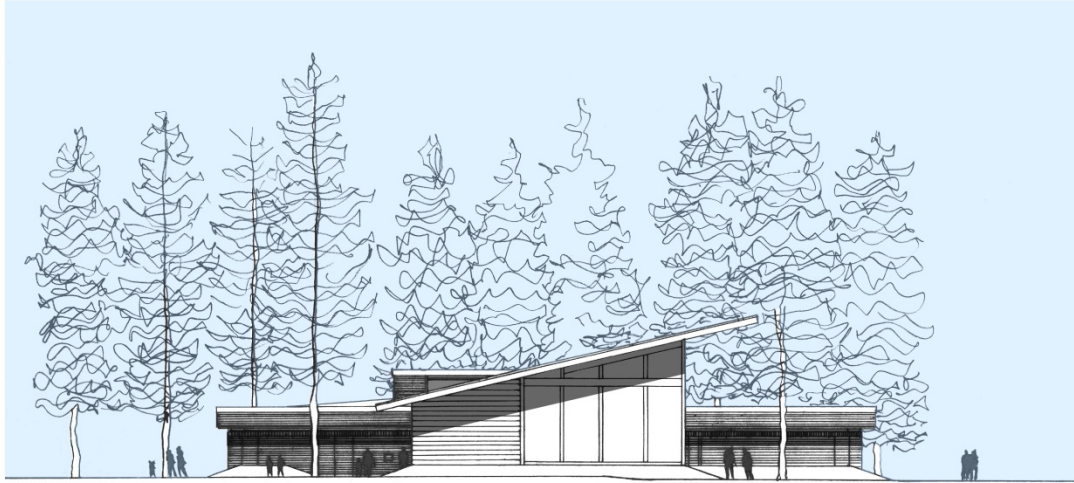

Steve and Jean Myers

Tahoe Drive-In Theater

Blizzard of 1952

Jean Myers Glass Architecture

South Lake Tahoe Library Children's Room

View toward Kid's Area Entry

View toward Reading Nook

Rolling curved shelving units

Reading Nook

Rolling Book Tower

SOUTH LAKE TAHOE LIBRARY KID'S AREA REMODEL

2401 C STREET
SACRAMENTO, CA 95816
TEL: 916.442.4032

View toward Meeting Room

SOUTH LAKE TAHOE LIBRARY KID'S AREA REMODEL

2401 C STREET
SACRAMENTO, CA 95816
TEL: 916.442.4032

SOUTH LAKE TAHOE LIBRARY KID'S AREA REMODEL

DECEMBER 1, 2018
SCALE: 1/4" = 1'-0"

2401 C STREET
SACRAMENTO, CA 95816
TEL: 916.442.4032

EAST ELEVATION

SOUTH ELEVATION

SOUTH LAKE TAHOE LIBRARY NEW EVENT BUILDING