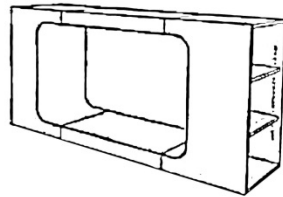

Steve and Jean Myers

Tahoe Drive-In Theater

Blizzard of 1952

Jean Myers Glass Architecture

South Lake Tahoe Library Children's Room

View toward Kid's Area Entry

View toward Reading Nook

Rolling curved shelving units

Reading Nook

Rolling Book Tower

SOUTH LAKE TAHOE LIBRARY KID'S AREA REMODEL

2401 C STREET
SACRAMENTO, CA 95816
TEL: 916.442.4032

View toward Meeting Room

SOUTH LAKE TAHOE LIBRARY KID'S AREA REMODEL

2401 C STREET
SACRAMENTO, CA 95816
TEL: 916.442.4032