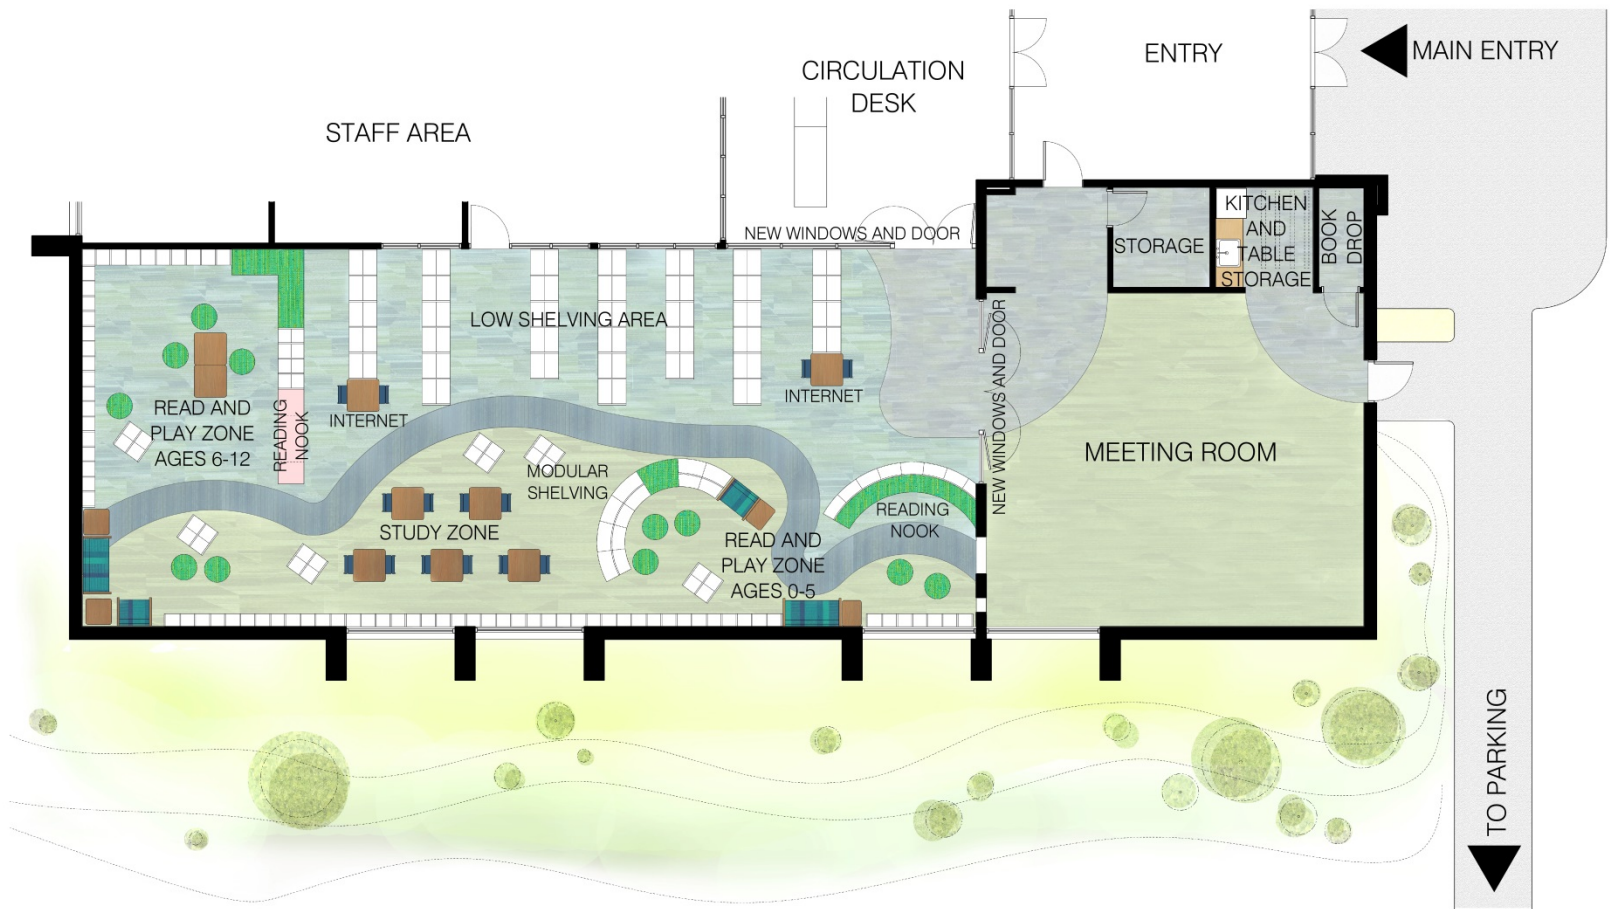

Steve and Jean Myers

Tahoe Drive-In Theater

Blizzard of 1952

Jean Myers Glass Architecture

South Lake Tahoe Library Children's Room

View toward Kid's Area Entry

View toward Reading Nook

Rolling curved shelving units

Reading Nook

Rolling Book Tower

SOUTH LAKE TAHOE LIBRARY KID'S AREA REMODEL

2401 C STREET
SACRAMENTO, CA 95816
TEL: 916.442.4032

View toward Meeting Room

SOUTH LAKE TAHOE LIBRARY KID'S AREA REMODEL

2401 C STREET
SACRAMENTO, CA 95816
TEL: 916.442.4032

SOUTH LAKE TAHOE LIBRARY KID'S AREA REMODEL

DECEMBER 1, 2018
SCALE: 1/4" = 1'-0"

2401 C STREET
SACRAMENTO, CA 95816
TEL: 916.442.4032

EAST ELEVATION

SOUTH ELEVATION

SOUTH LAKE TAHOE LIBRARY NEW EVENT BUILDING