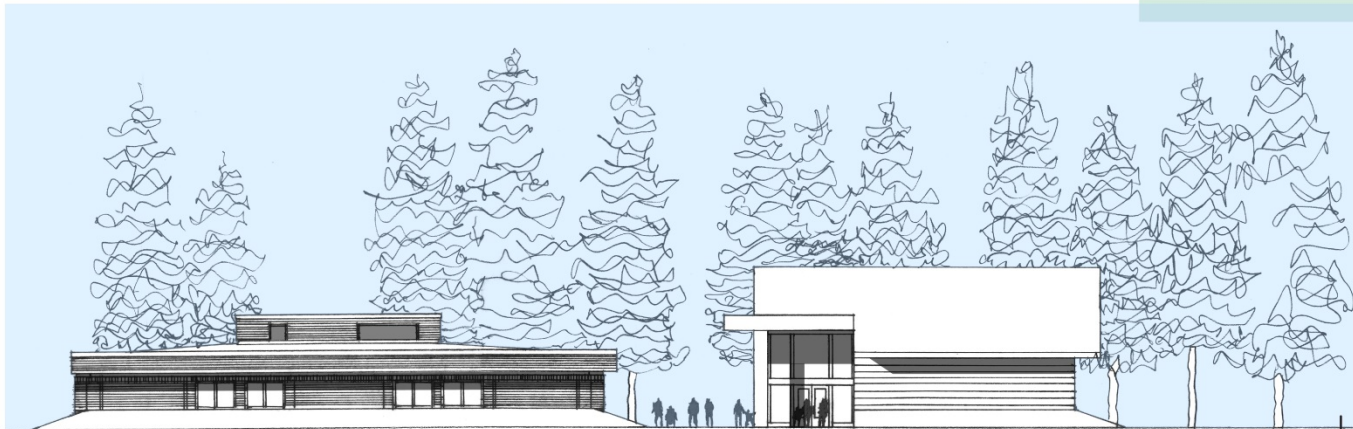

SOUTH LAKE TAHOE LIBRARY KID'S AREA REMODEL

DECEMBER 1, 2018
SCALE: 1/4" = 1'-0"

2401 C STREET
SACRAMENTO, CA 95816
TEL: 916.442.4032

EAST ELEVATION

SOUTH ELEVATION

SOUTH LAKE TAHOE LIBRARY NEW EVENT BUILDING