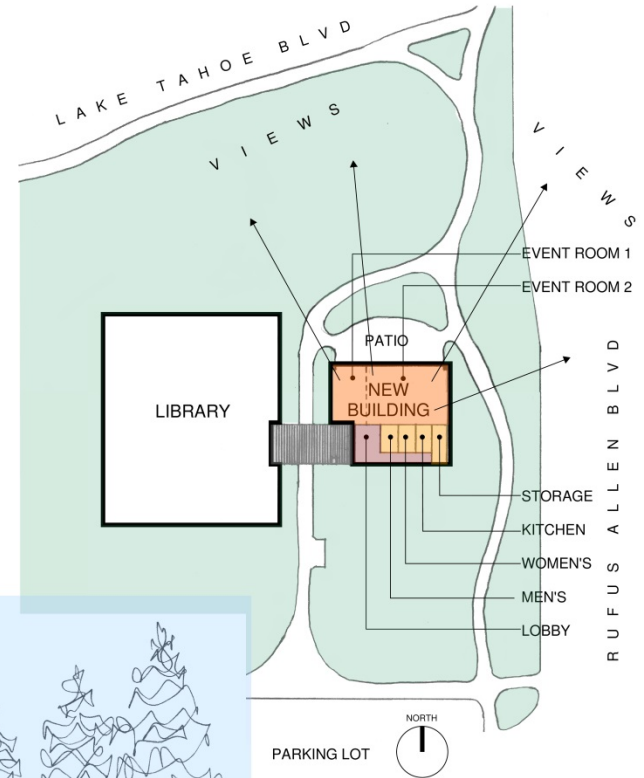

Reading Nook

Rolling Book Tower

SOUTH LAKE TAHOE LIBRARY KID'S AREA REMODEL

2401 C STREET
SACRAMENTO, CA 95816
TEL: 916.442.4032

View toward Meeting Room

SOUTH LAKE TAHOE LIBRARY KID'S AREA REMODEL

2401 C STREET
SACRAMENTO, CA 95816
TEL: 916.442.4032

SOUTH LAKE TAHOE LIBRARY KID'S AREA REMODEL

DECEMBER 1, 2018
SCALE: 1/4" = 1'-0"

2401 C STREET
SACRAMENTO, CA 95816
TEL: 916.442.4032

EAST ELEVATION

SOUTH ELEVATION

SOUTH LAKE TAHOE LIBRARY NEW EVENT BUILDING