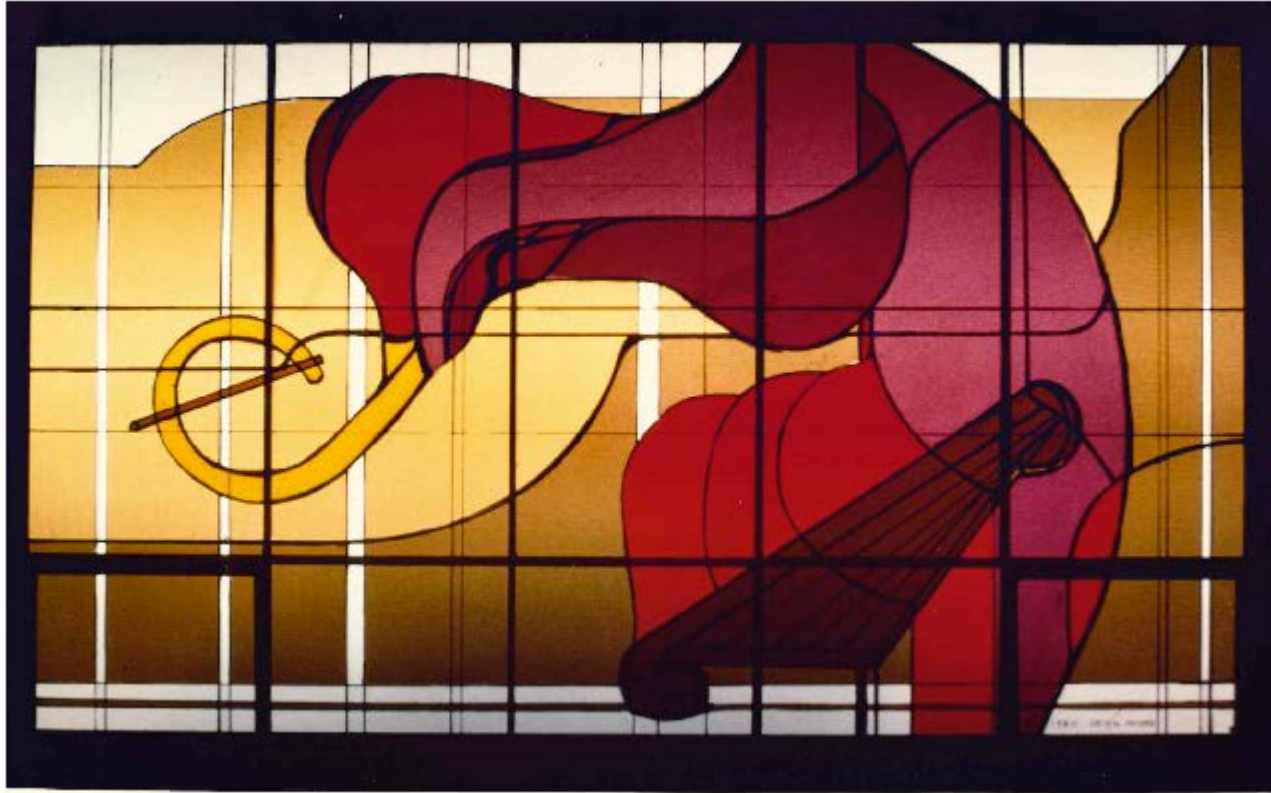

Steve and Jean Myers

Tahoe Drive-In Theater

Blizzard of 1952

Jean Myers Glass Architecture

South Lake Tahoe Library Children's Room

View toward Kid's Area Entry

View toward Reading Nook

Rolling curved shelving units

Reading Nook

Rolling Book Tower

SOUTH LAKE TAHOE LIBRARY KID'S AREA REMODEL

2401 C STREET
SACRAMENTO, CA 95816
TEL: 916.442.4032

View toward Meeting Room

SOUTH LAKE TAHOE LIBRARY KID'S AREA REMODEL

2401 C STREET
SACRAMENTO, CA 95816
TEL: 916.442.4032