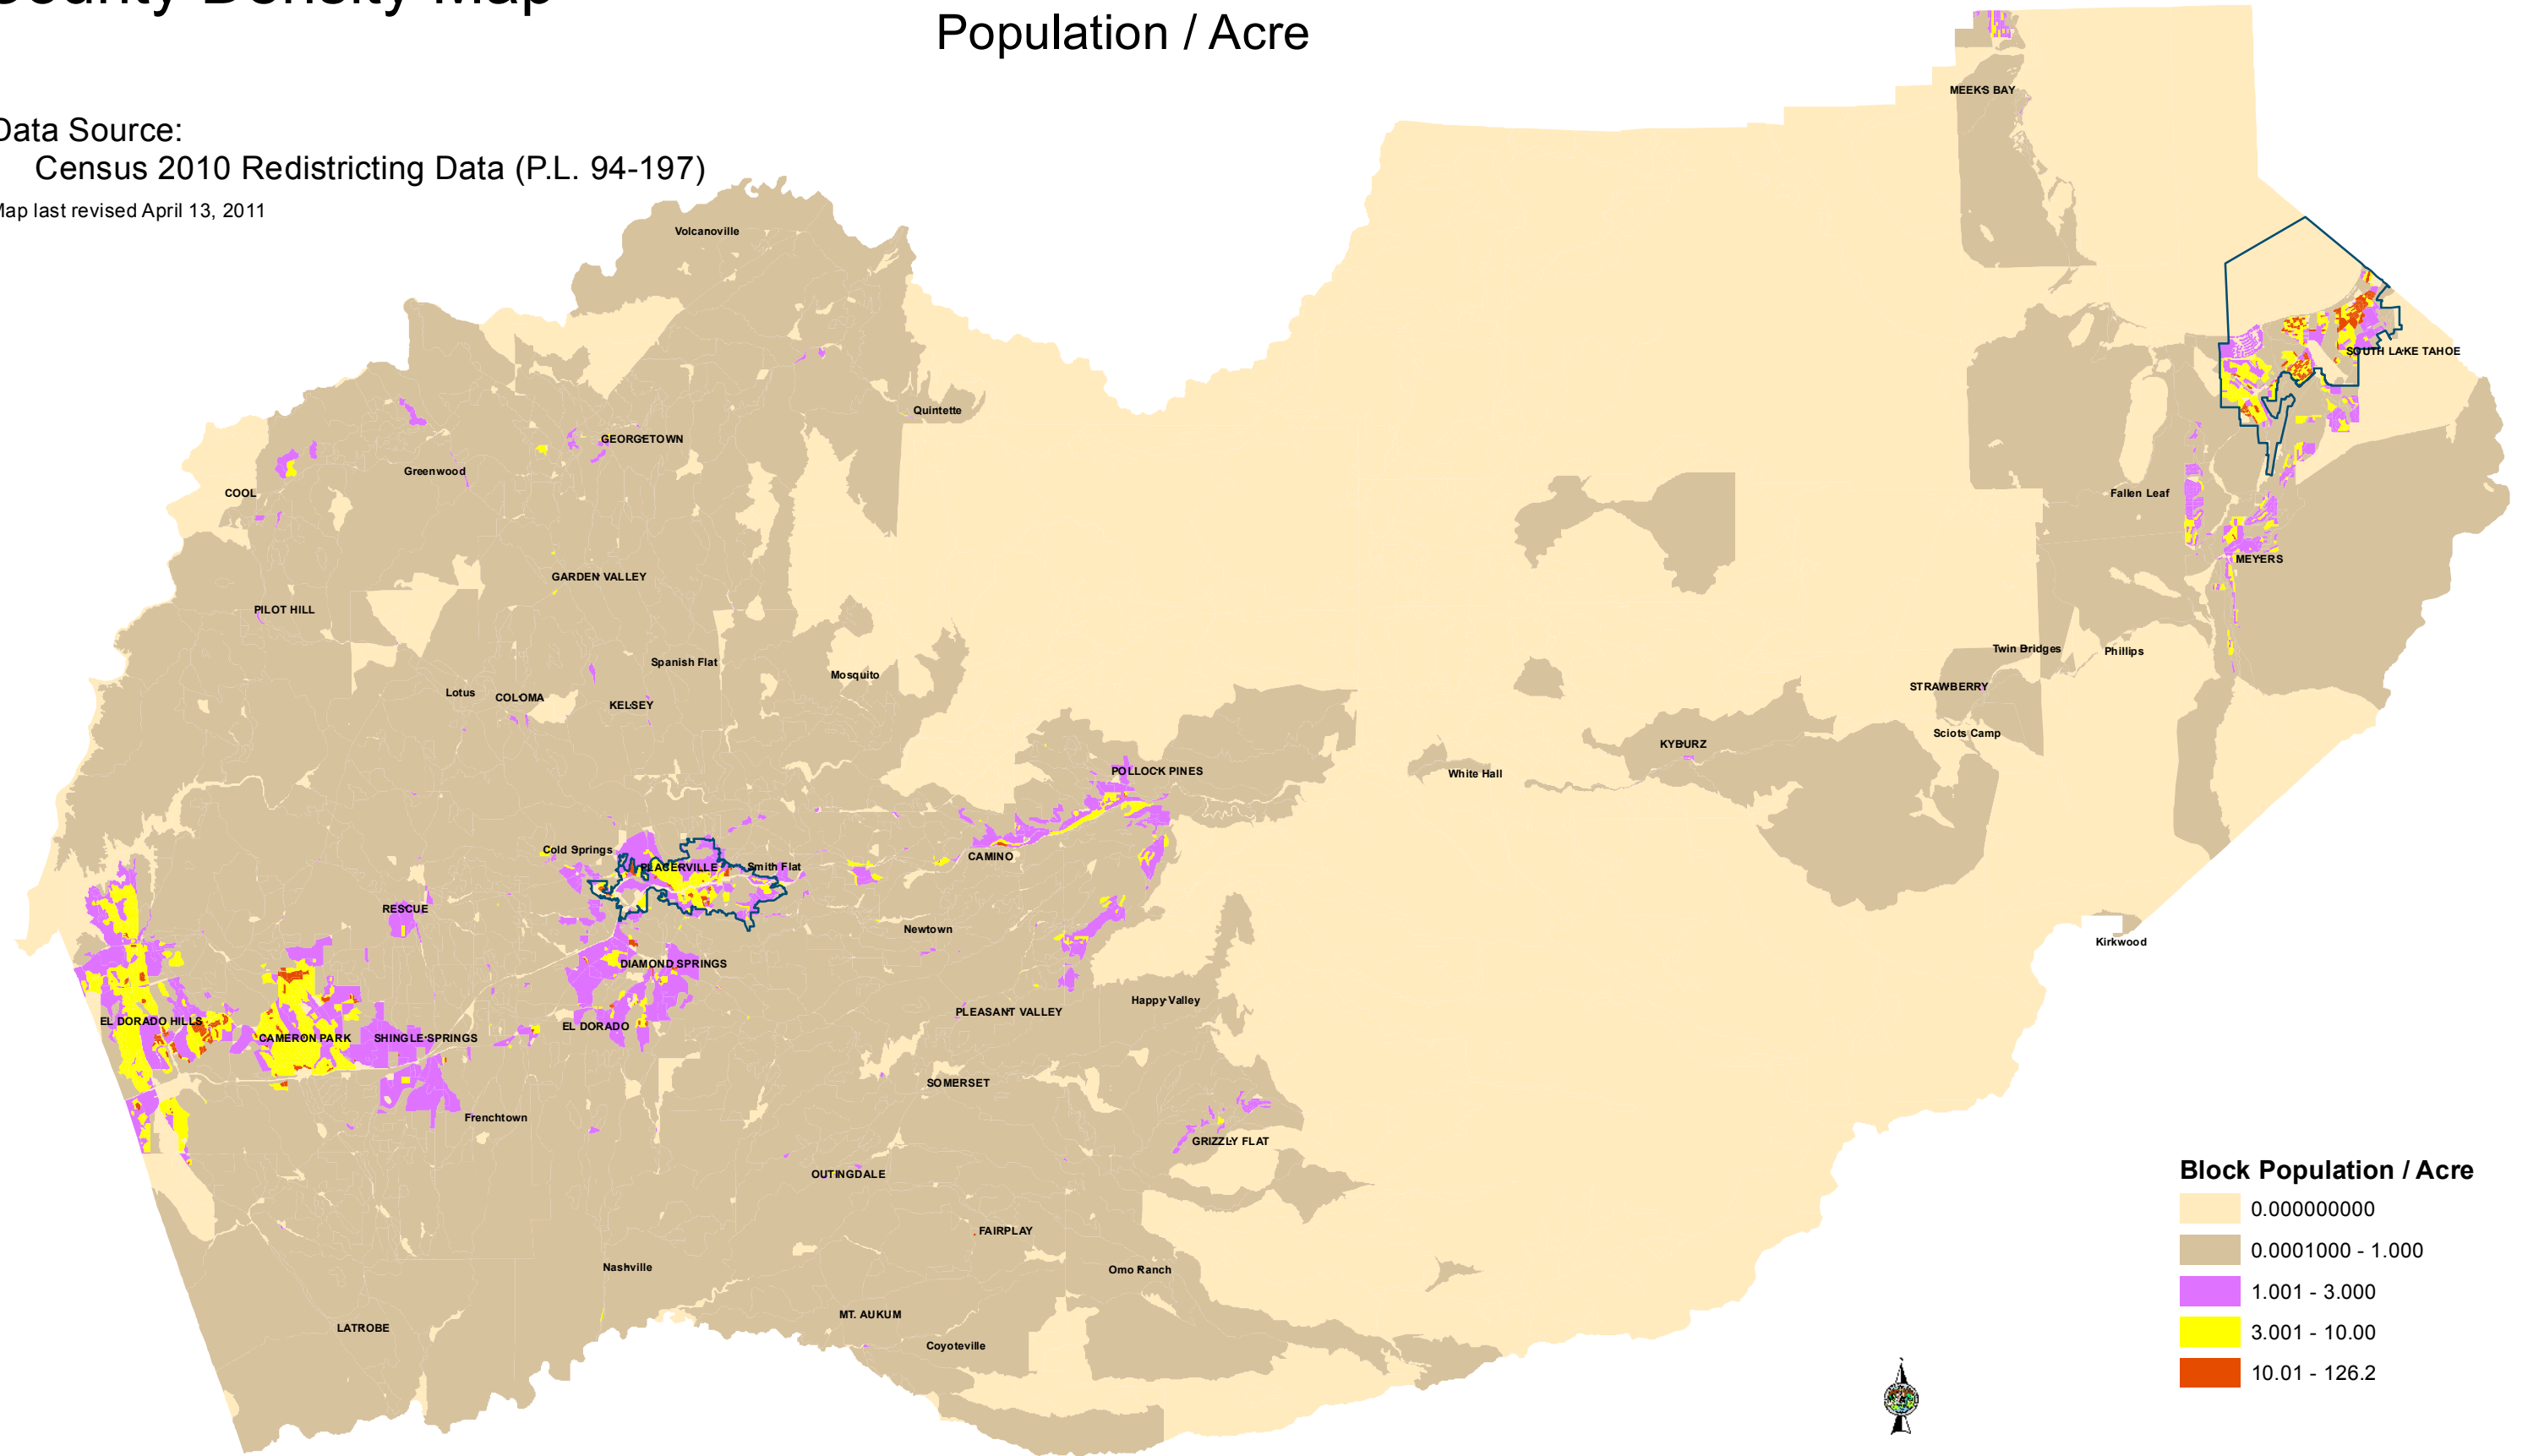

County Density Map

2010 Census Block Population / Acre

Data Source:
Census 2010 Redistricting Data (P.L. 94-197)

Map last revised April 13, 2011

County of El Dorado
State of California