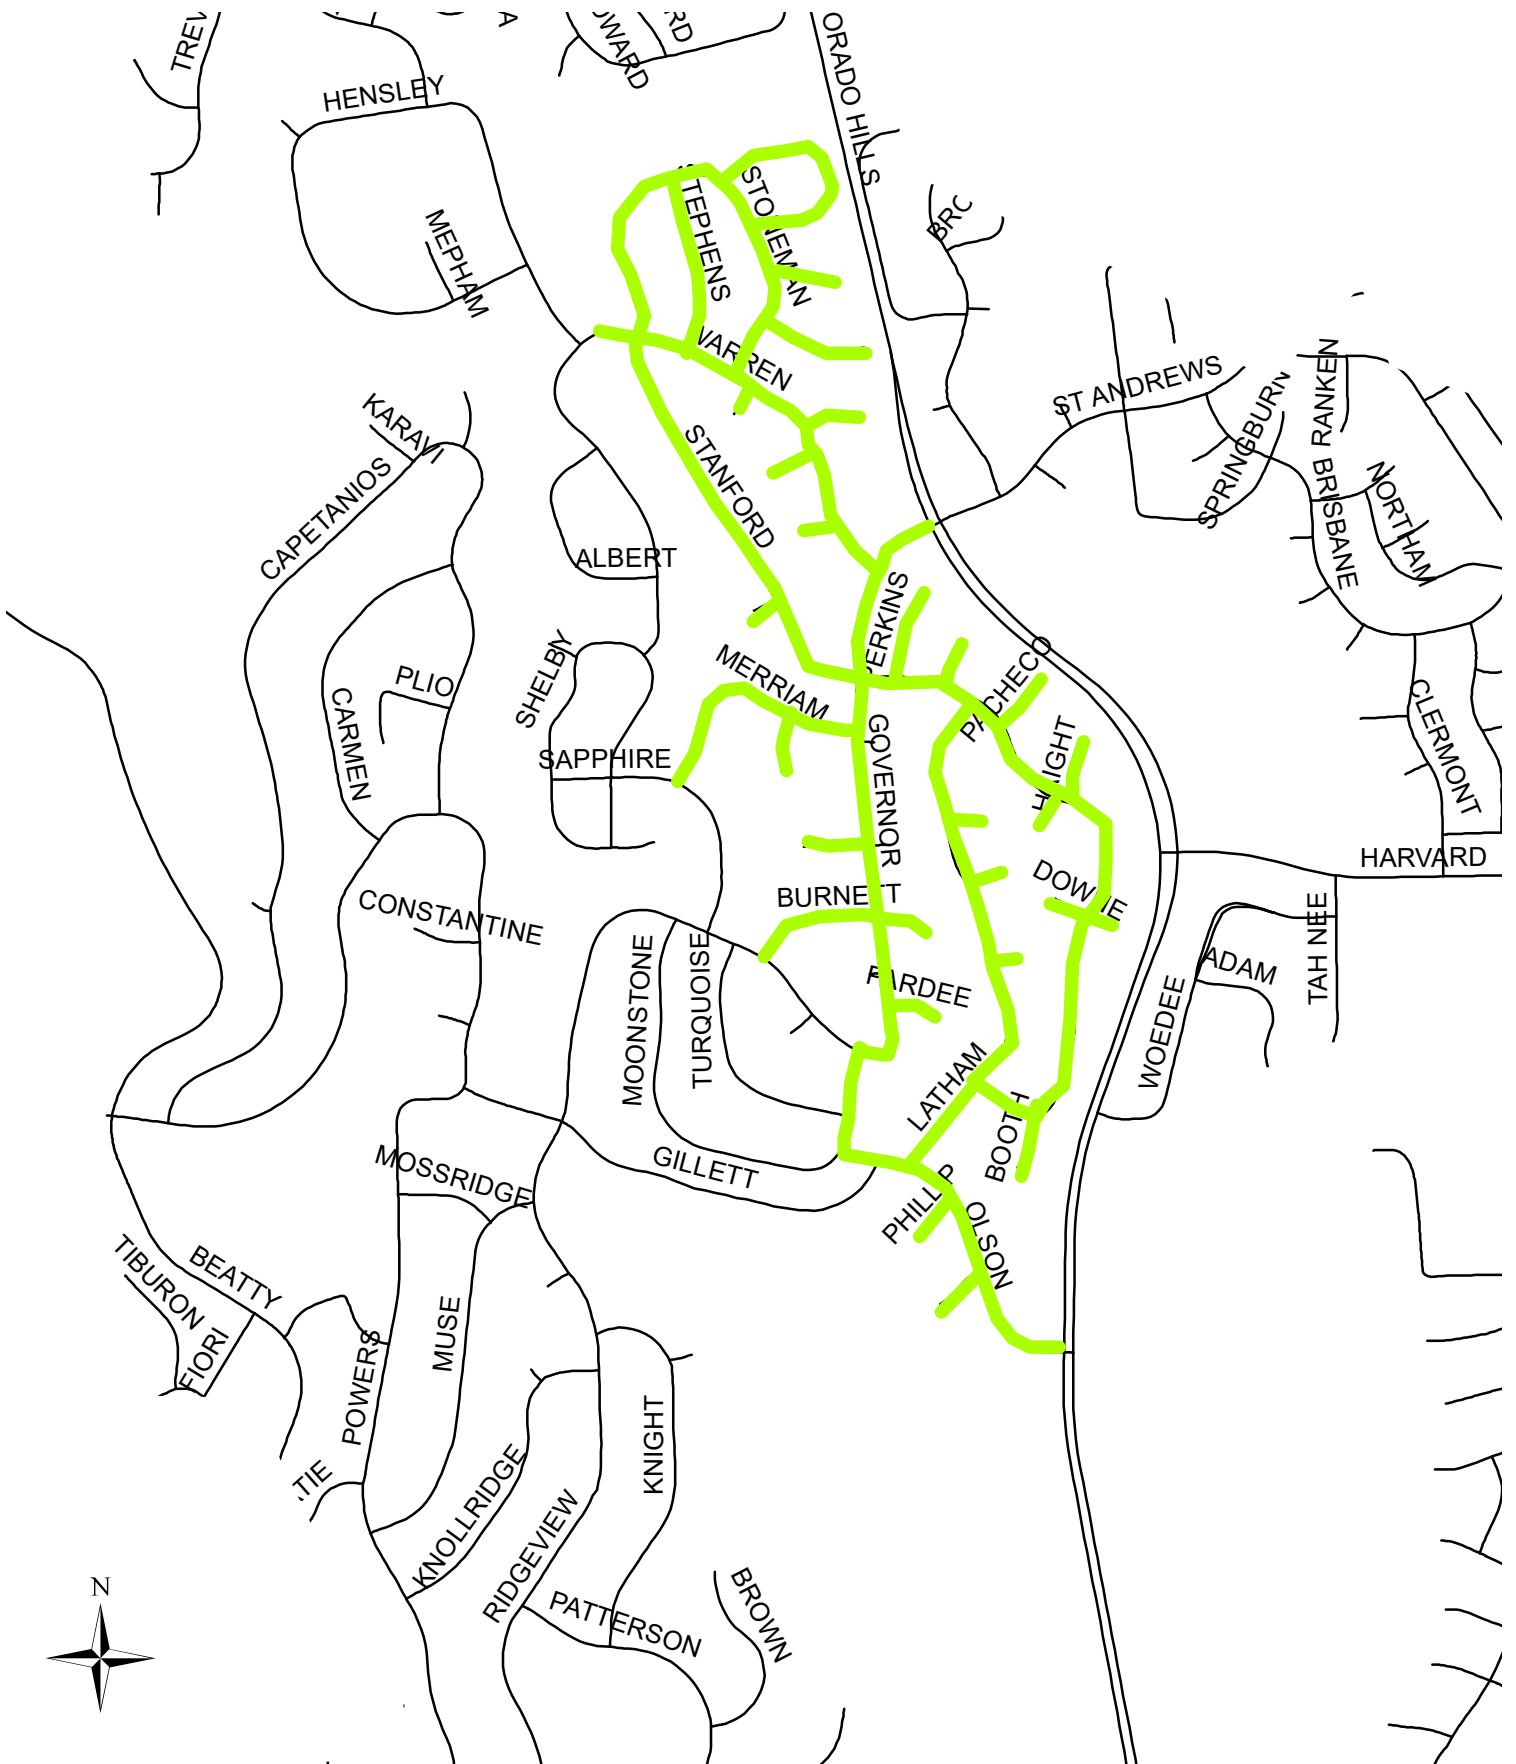

Schedule A - Sly Park Road

Schedule B - Snows Road

Schedule C - Mount Aukum Rd. REV

Schedule E - Salmon Falls Road

Schedule F - Governors

Schedule F - ADA Ramp

ADA ramp South West Corner of Country Club and Trinidad