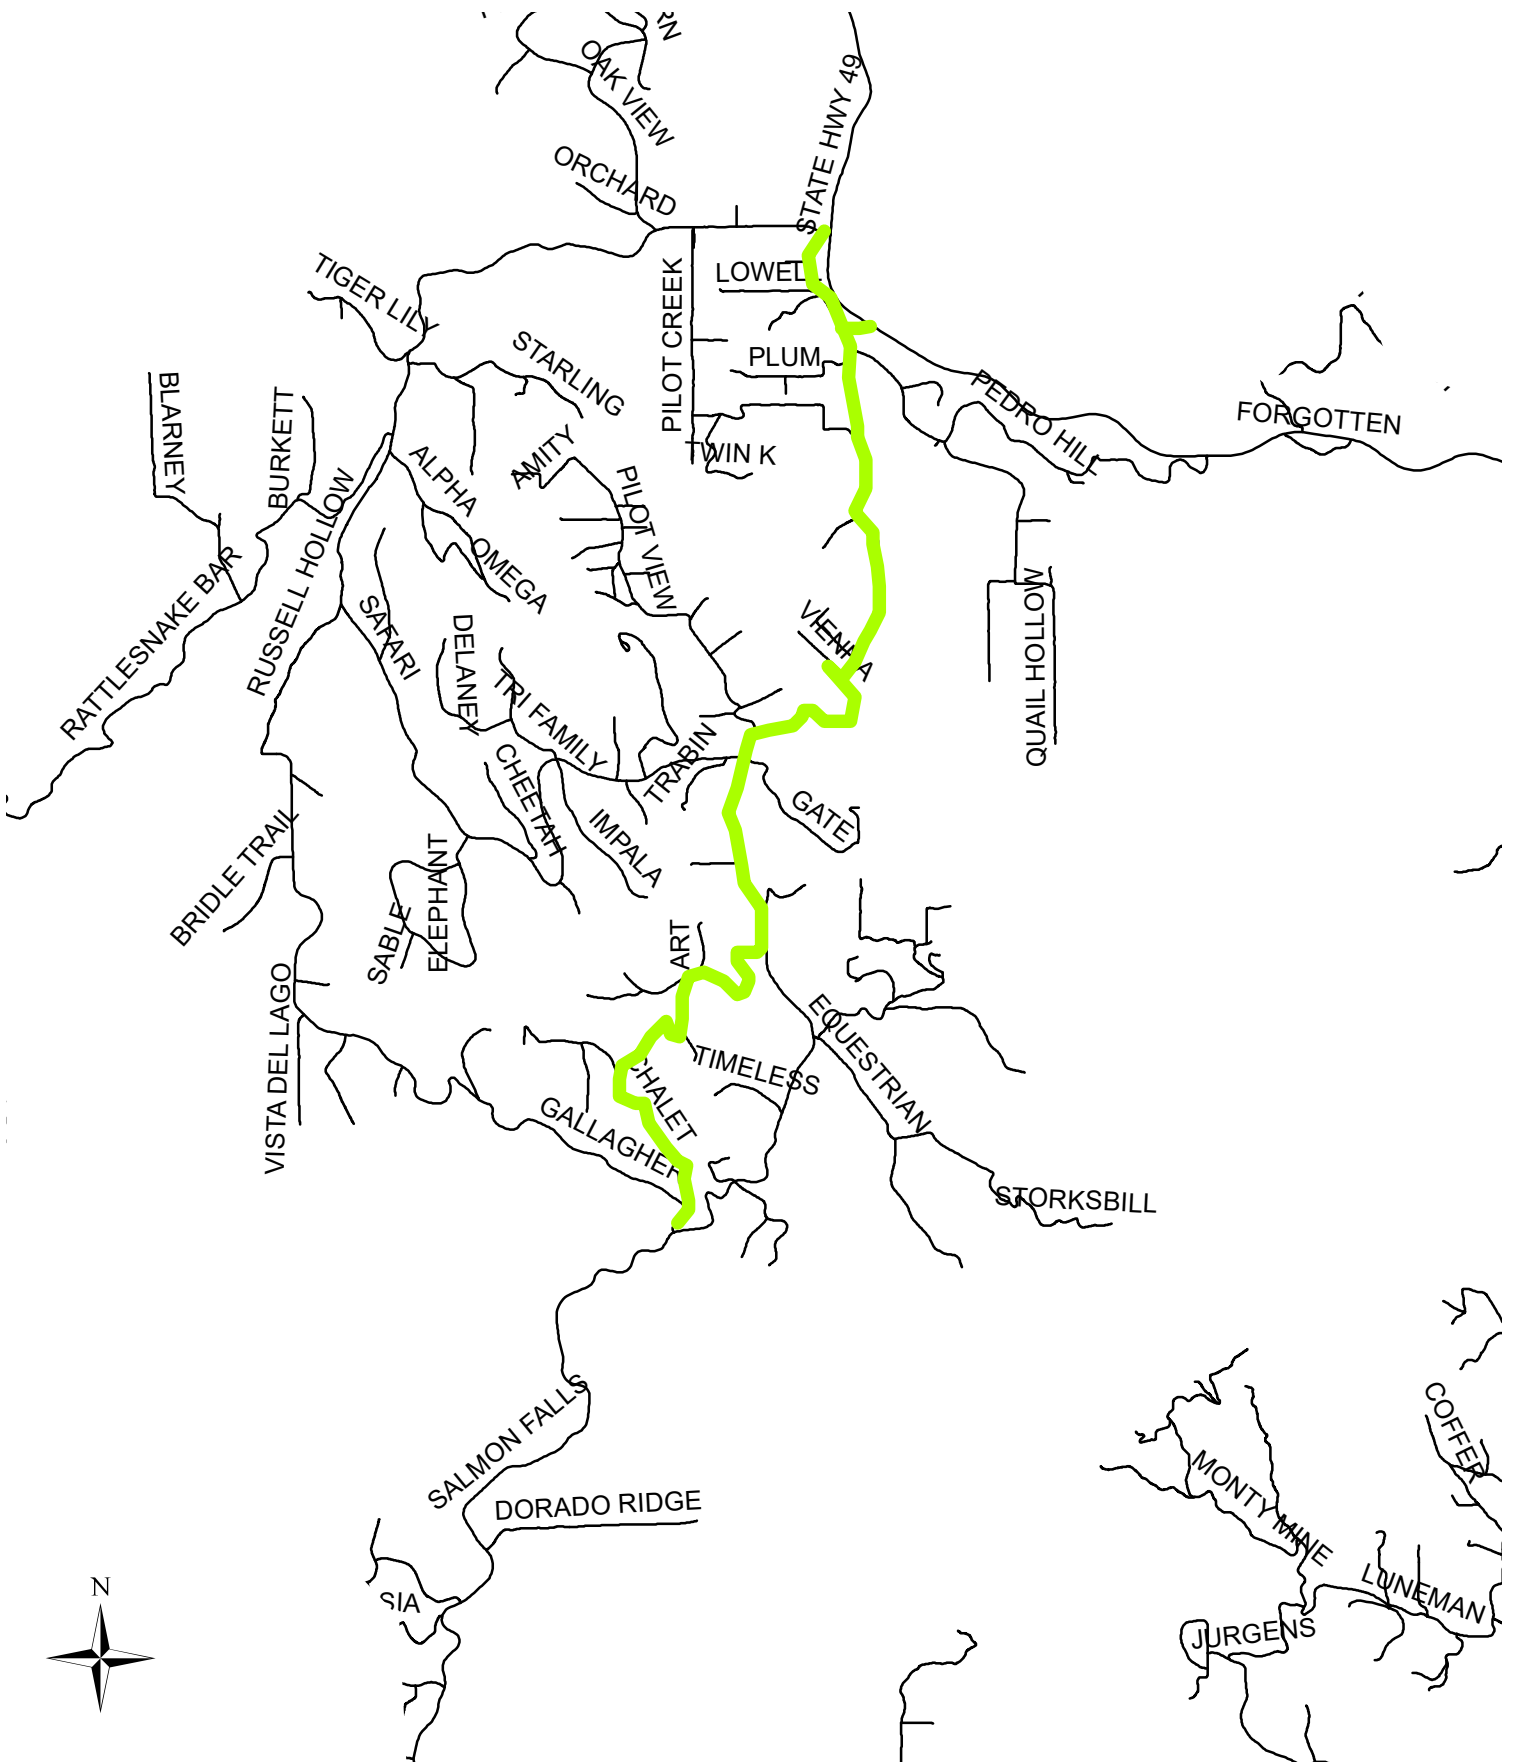

Schedule A - Sly Park Road

Schedule B - Snows Road

Schedule C - Mount Aukum Rd. REV

Schedule E - Salmon Falls Road

Schedule F - Governors

Schedule F - ADA Ramp

ADA ramp South West Corner of Country Club and Trinidad