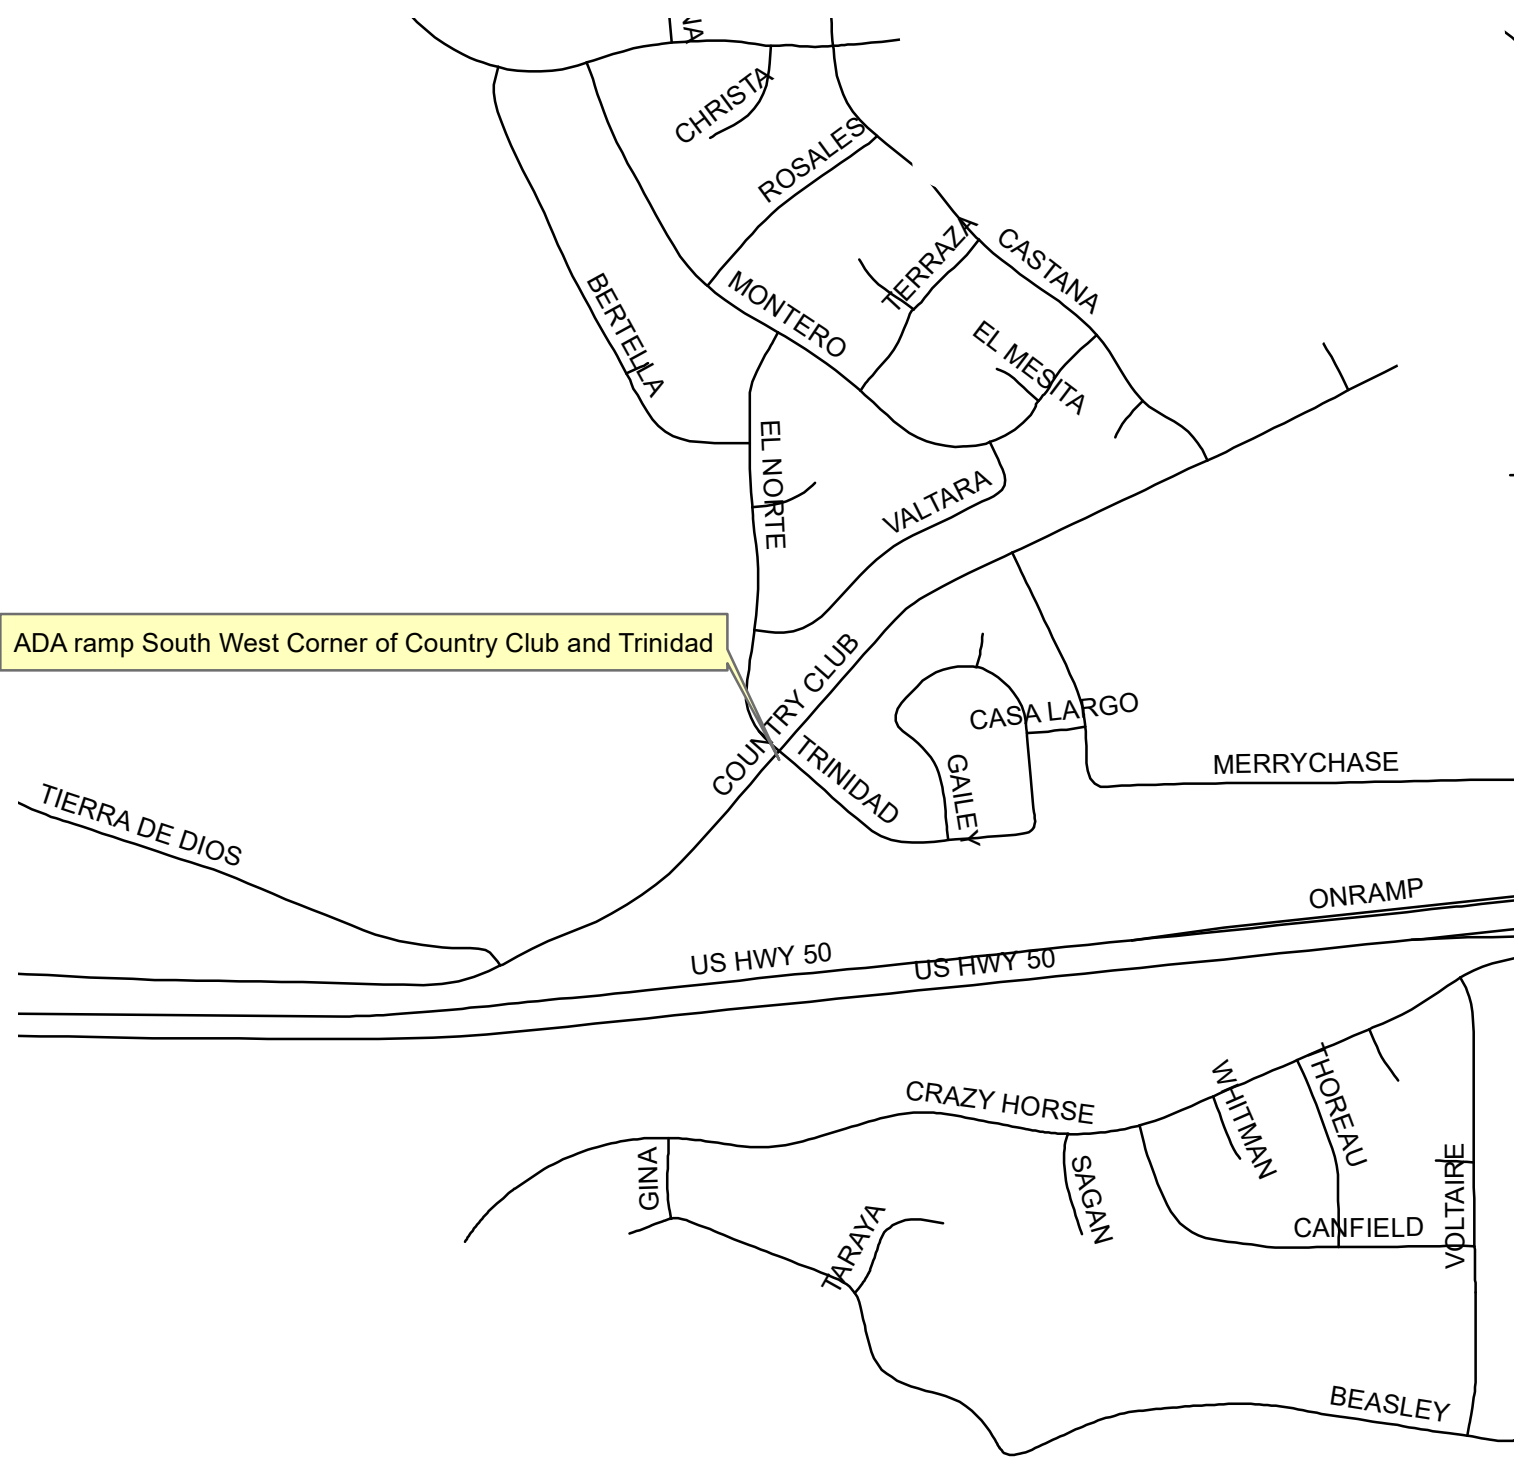

Schedule A - Sly Park Road

Schedule B - Snows Road

Schedule C - Mount Aukum Rd. REV

Schedule E - Salmon Falls Road

Schedule F - Governors

Schedule F - ADA Ramp

ADA ramp South West Corner of Country Club and Trinidad