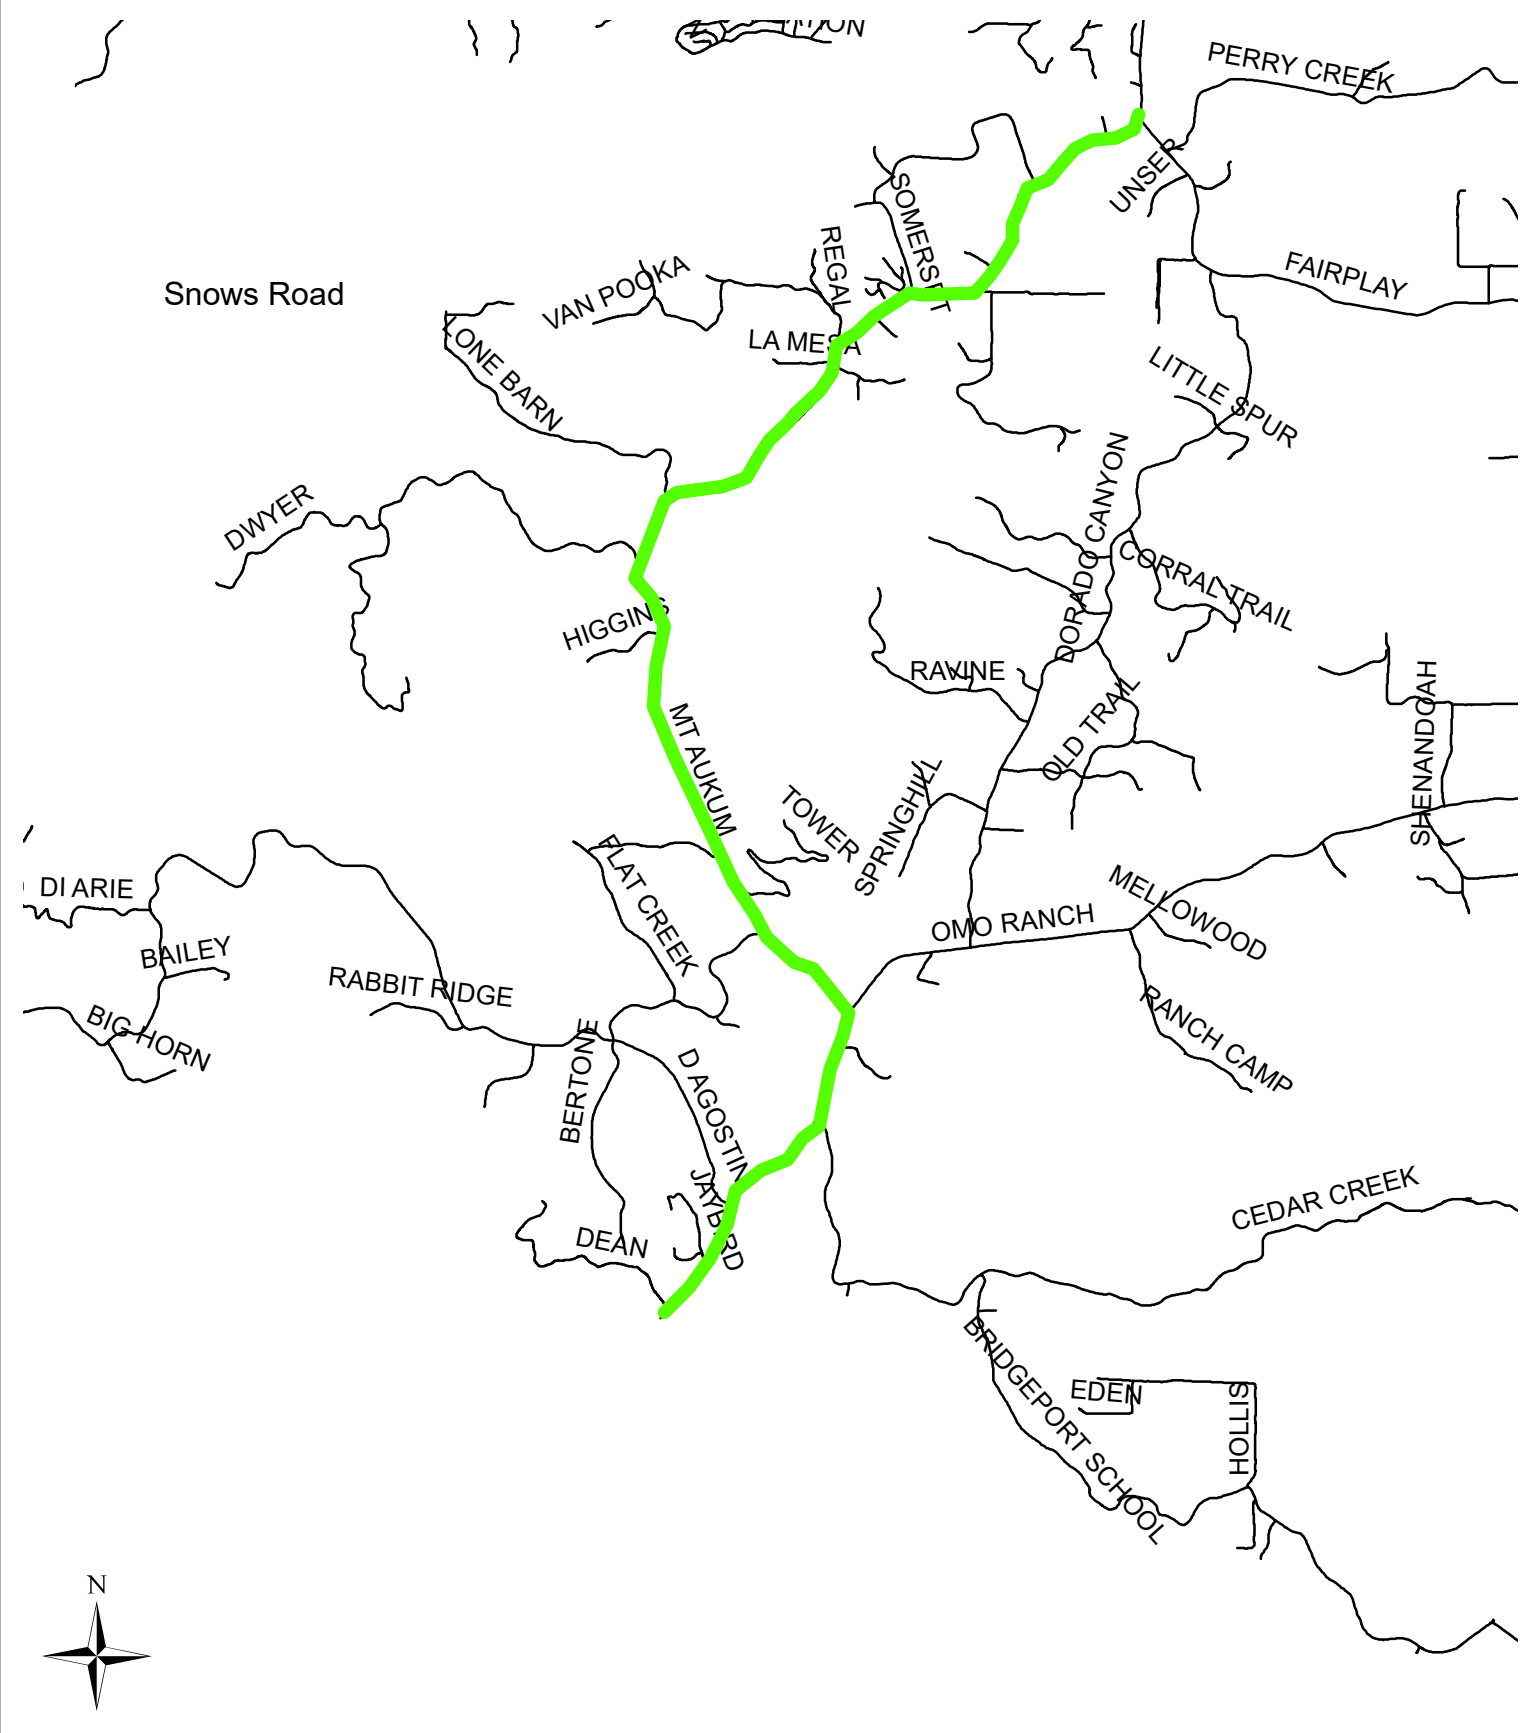

Schedule A - Sly Park Road

Schedule B - Snows Road

Schedule C - Mount Aukum Rd. REV

Schedule E - Salmon Falls Road

Schedule F - Governors

Schedule F - ADA Ramp

ADA ramp South West Corner of Country Club and Trinidad