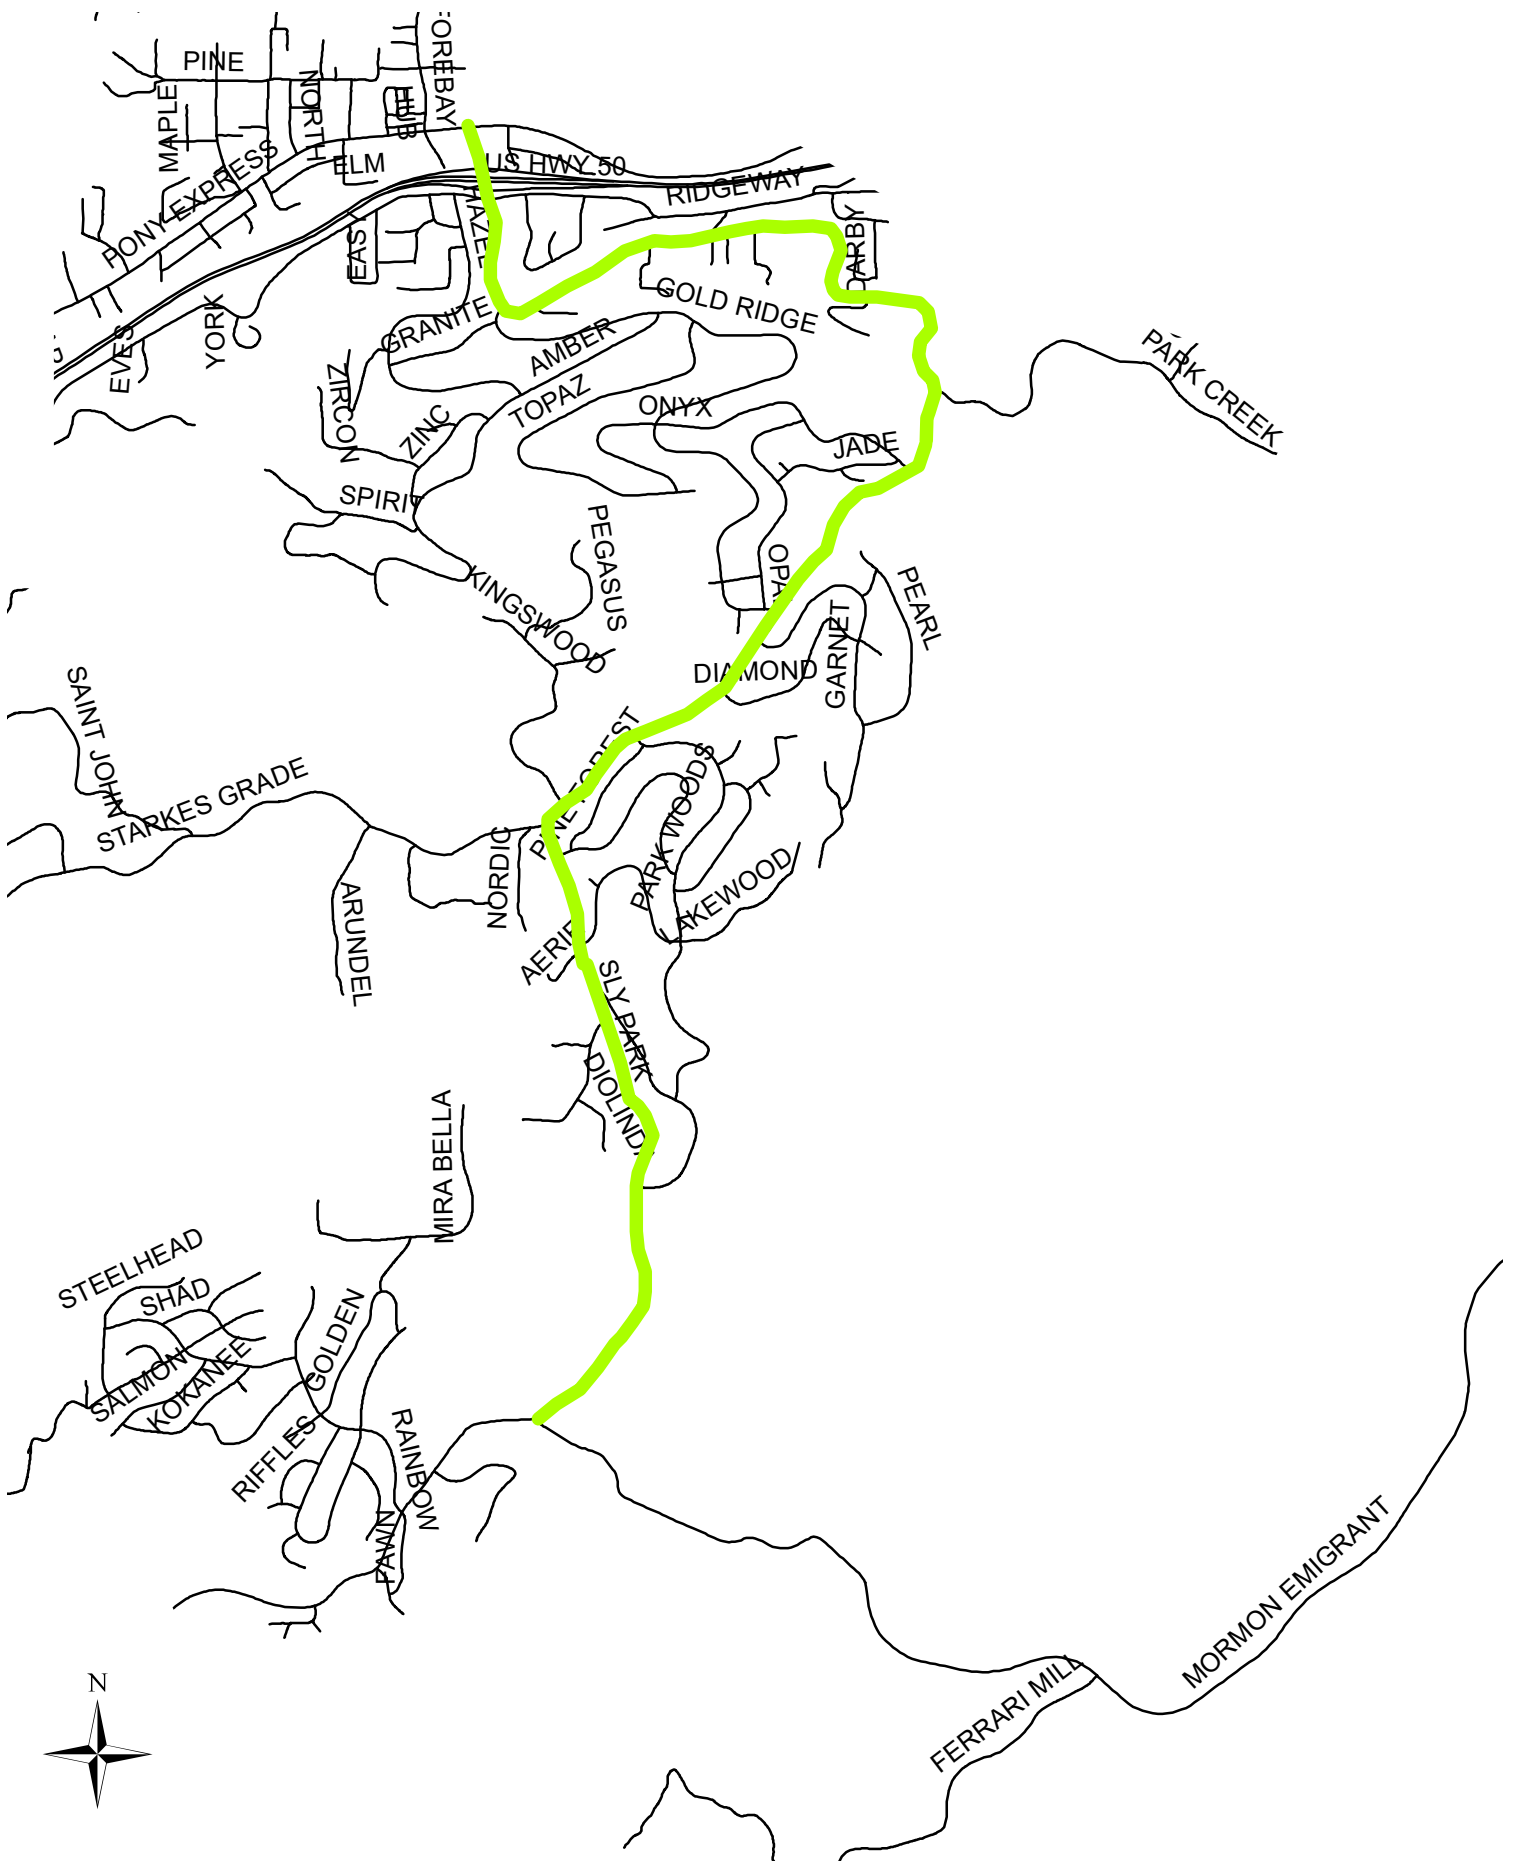

Schedule A - Sly Park Road

Schedule B - Snows Road

Schedule C - Mount Aukum Rd. REV

Schedule E - Salmon Falls Road

Schedule F - Governors

Schedule F - ADA Ramp

ADA ramp South West Corner of Country Club and Trinidad