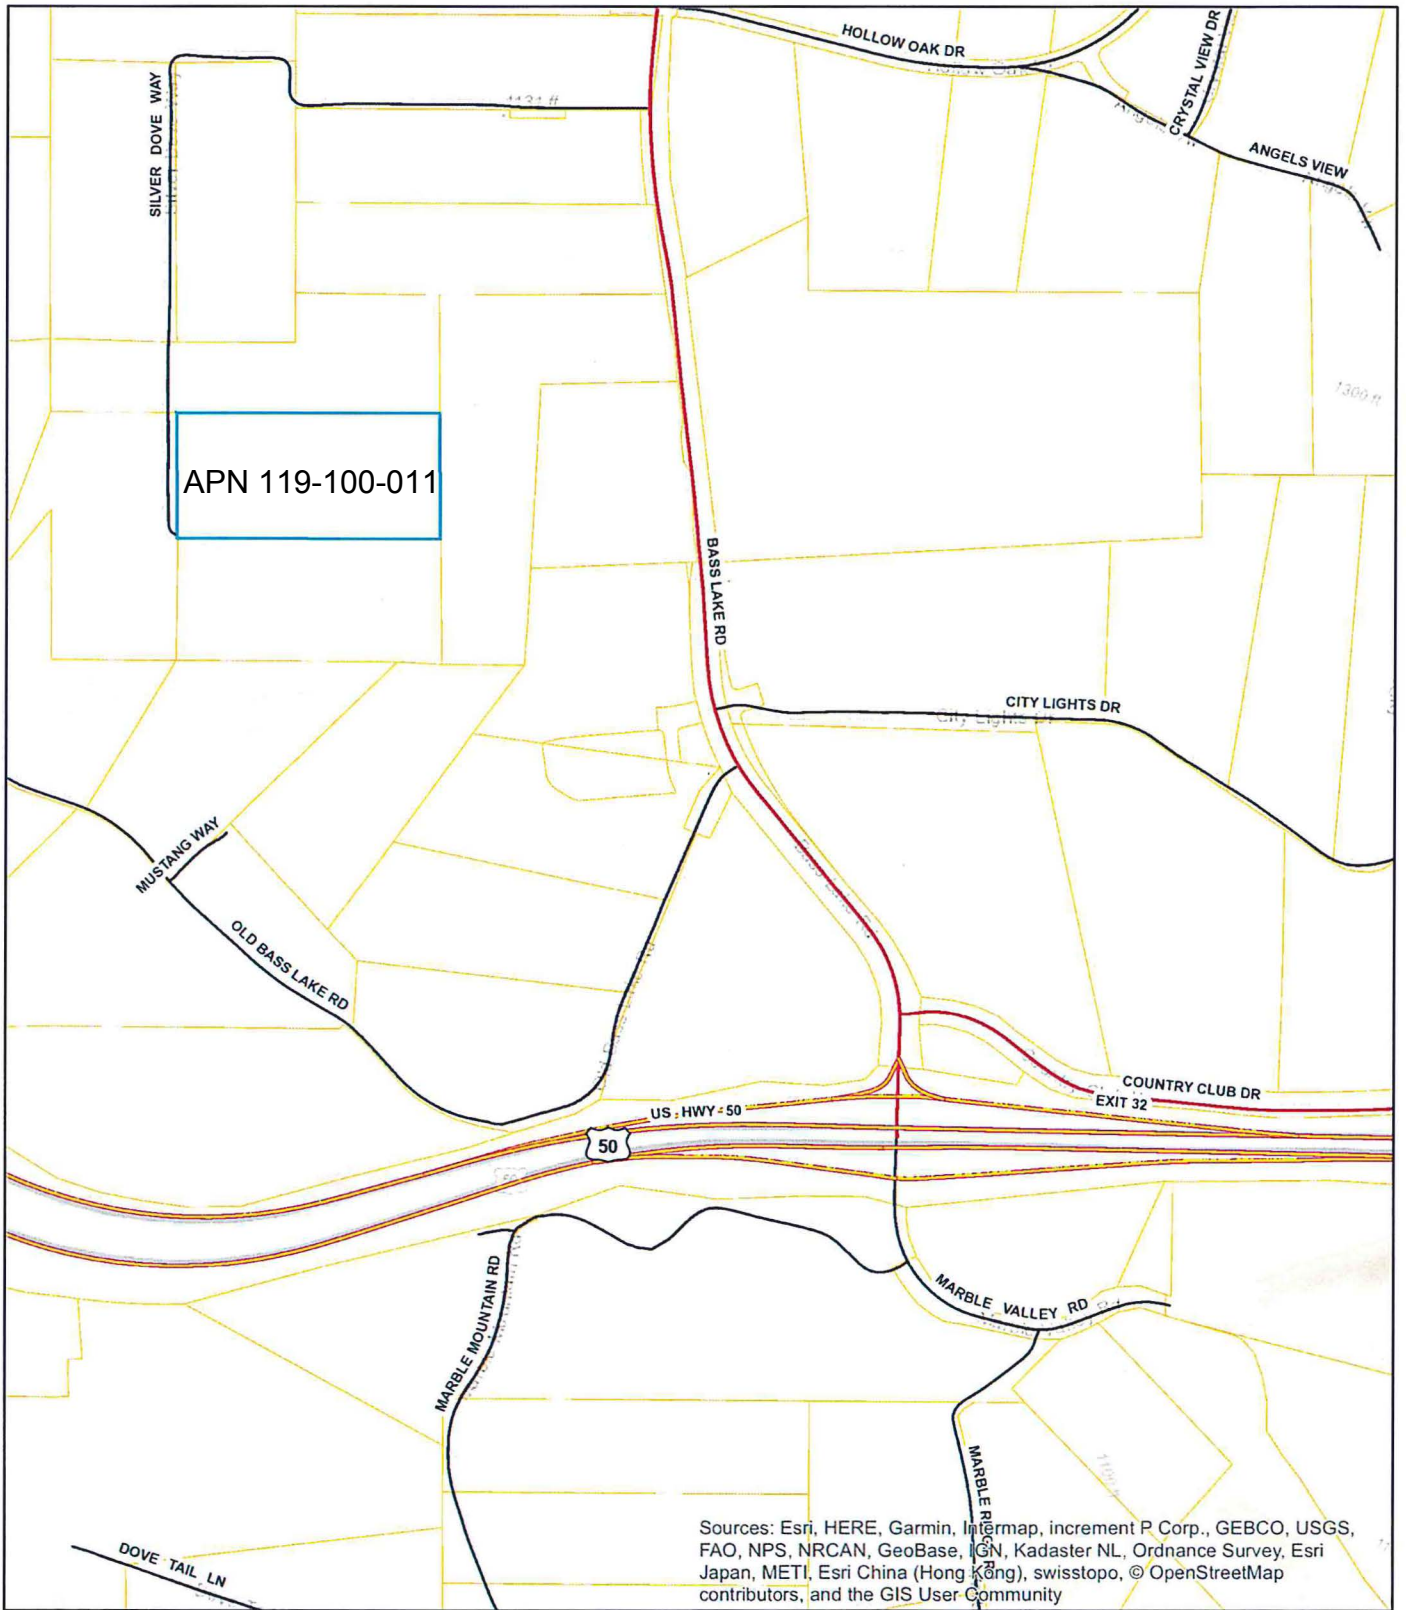

IOD 19-0634 Vicinity Map

IOD 19-0634 Vicinity Map

Parcels

0 240 480 720 960 Feet