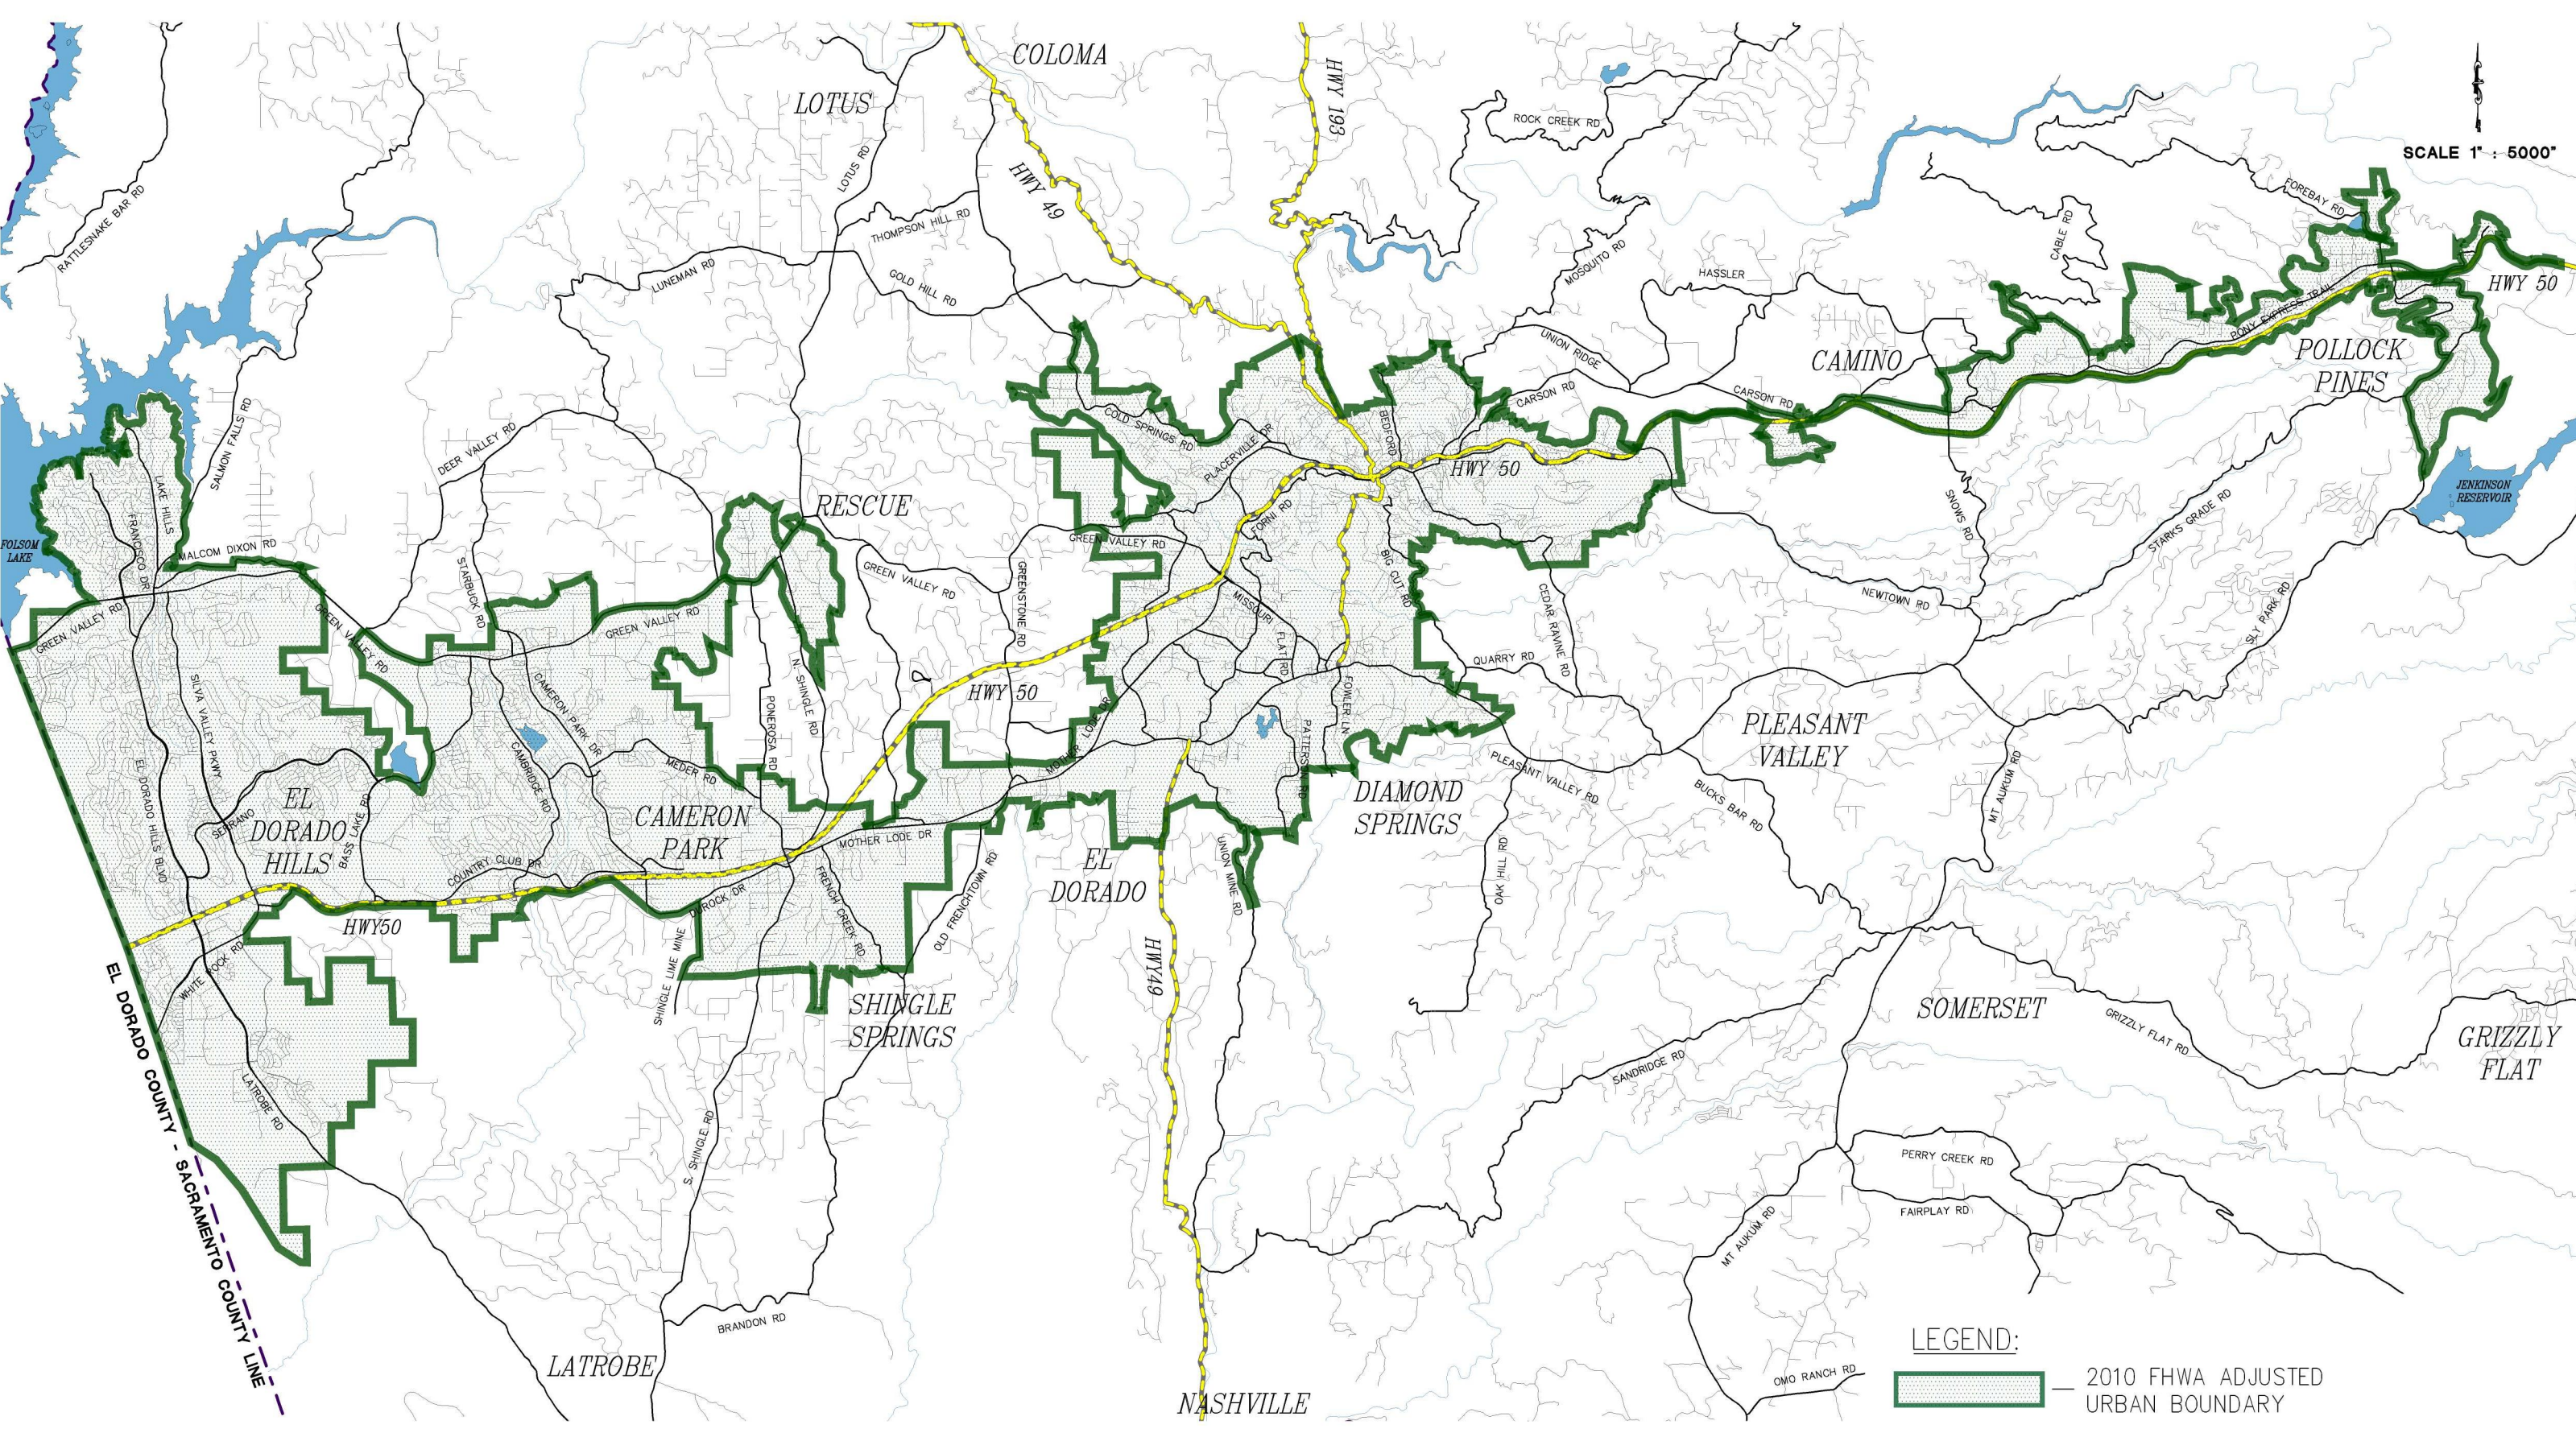

SCALE 1" = 5000'

- LEGEND:**
- 2010 FHWA ADJUSTED URBAN BOUNDARY
 - COUNTY OF EL DORADO BOUNDARY

**2010 COUNTY OF EL DORADO
FWHA APPROVED AND ADJUSTED URBAN AREA**

**EL DORADO COUNTY
COMMUNITY DEVELOPMENT AGENCY
LONG RANGE PLANNING DIVISION**