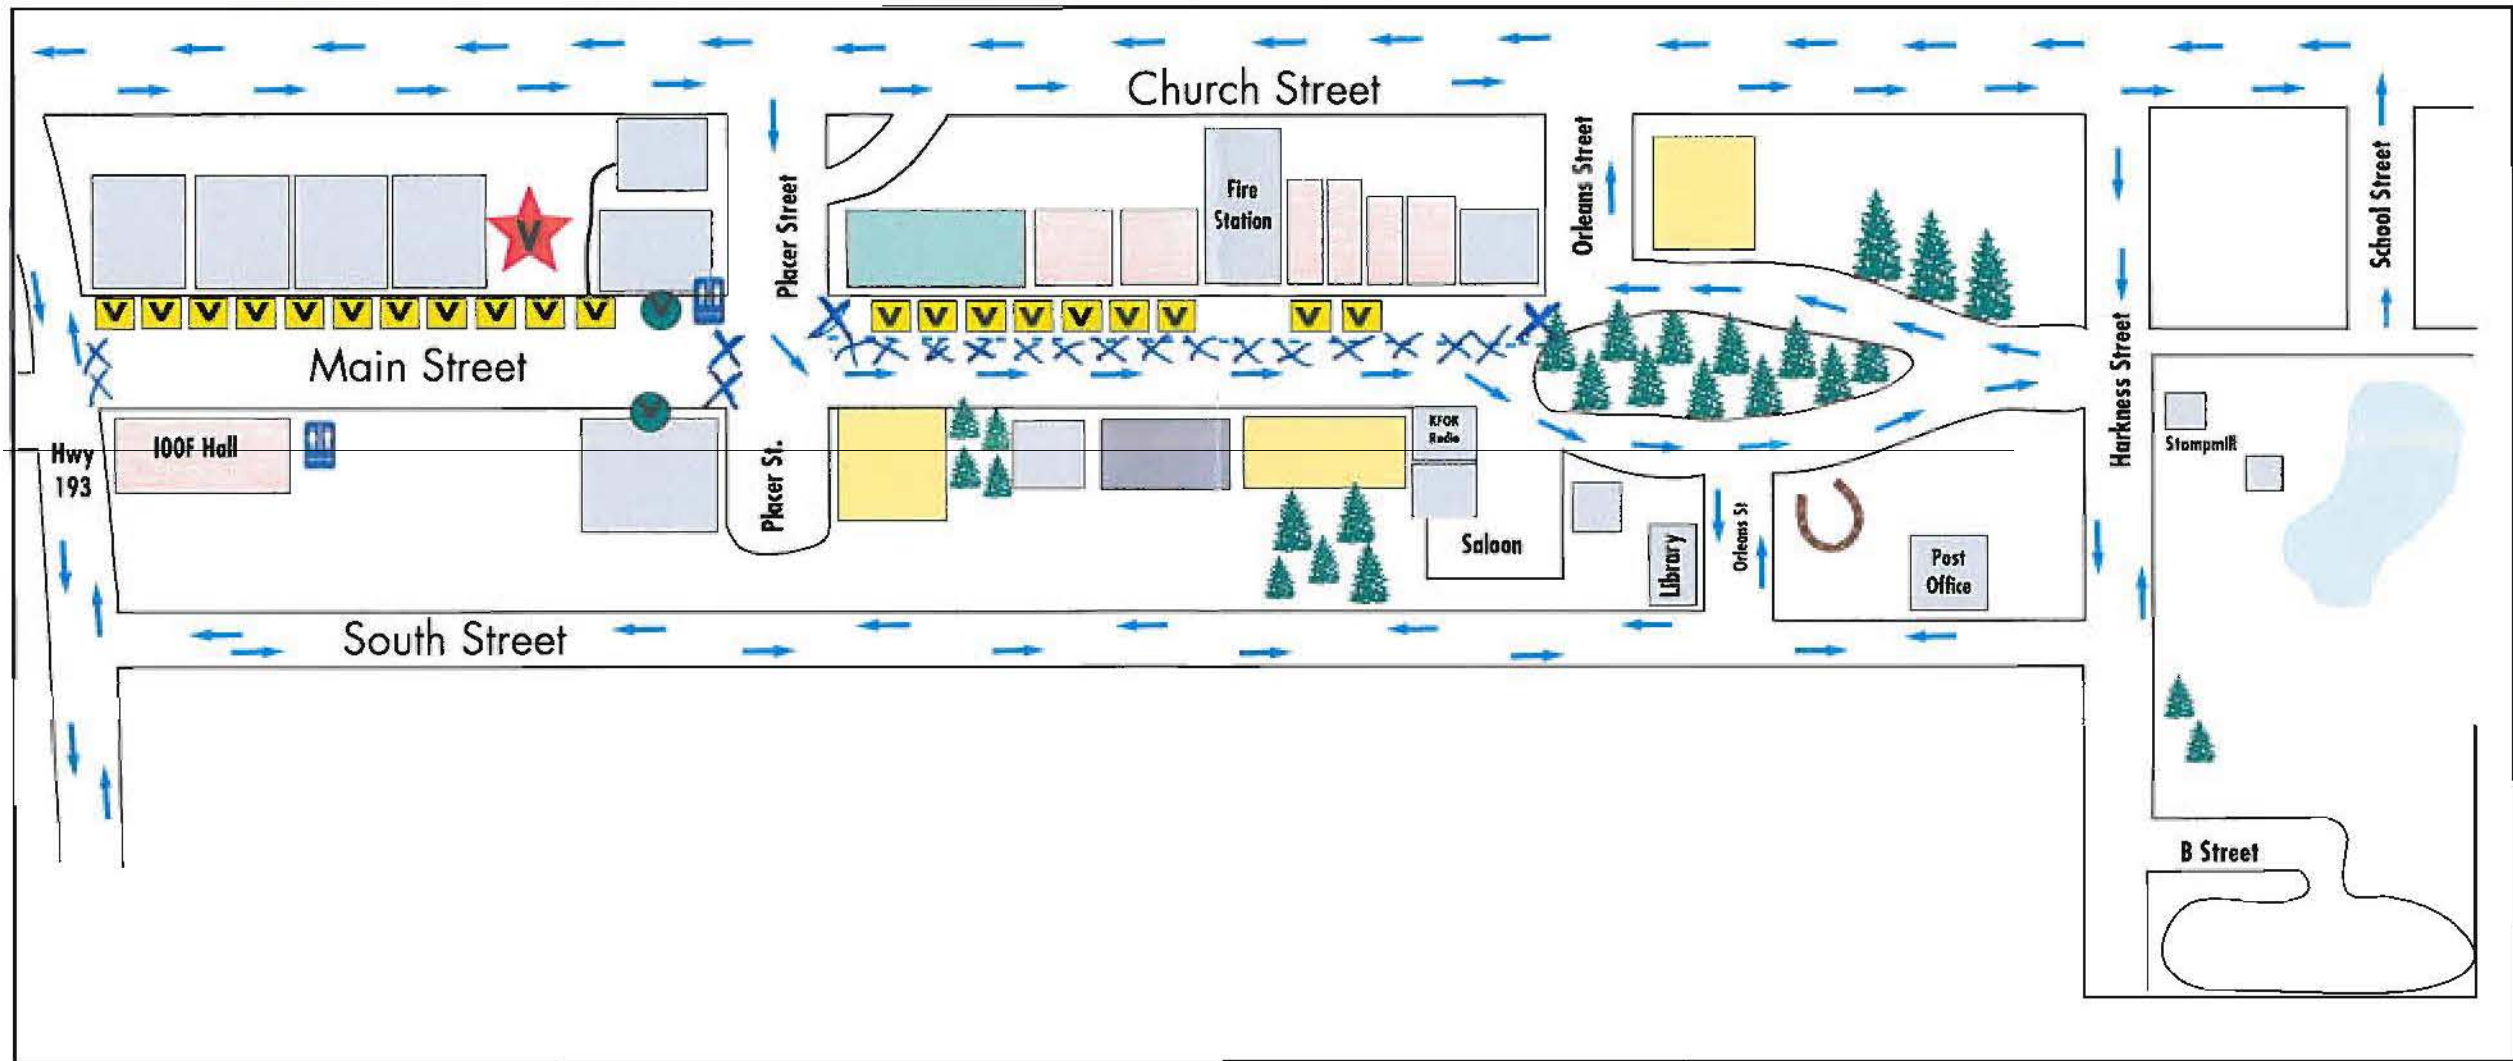

X = Barricade

☺ = Restroom ● = Food vendor ▼ = Vendor ★ = Tickets U = Horseshoe pits → = Traffic route - - = road closure

Vicinity Map

Cowboy Gathering on the Georgetown Divide