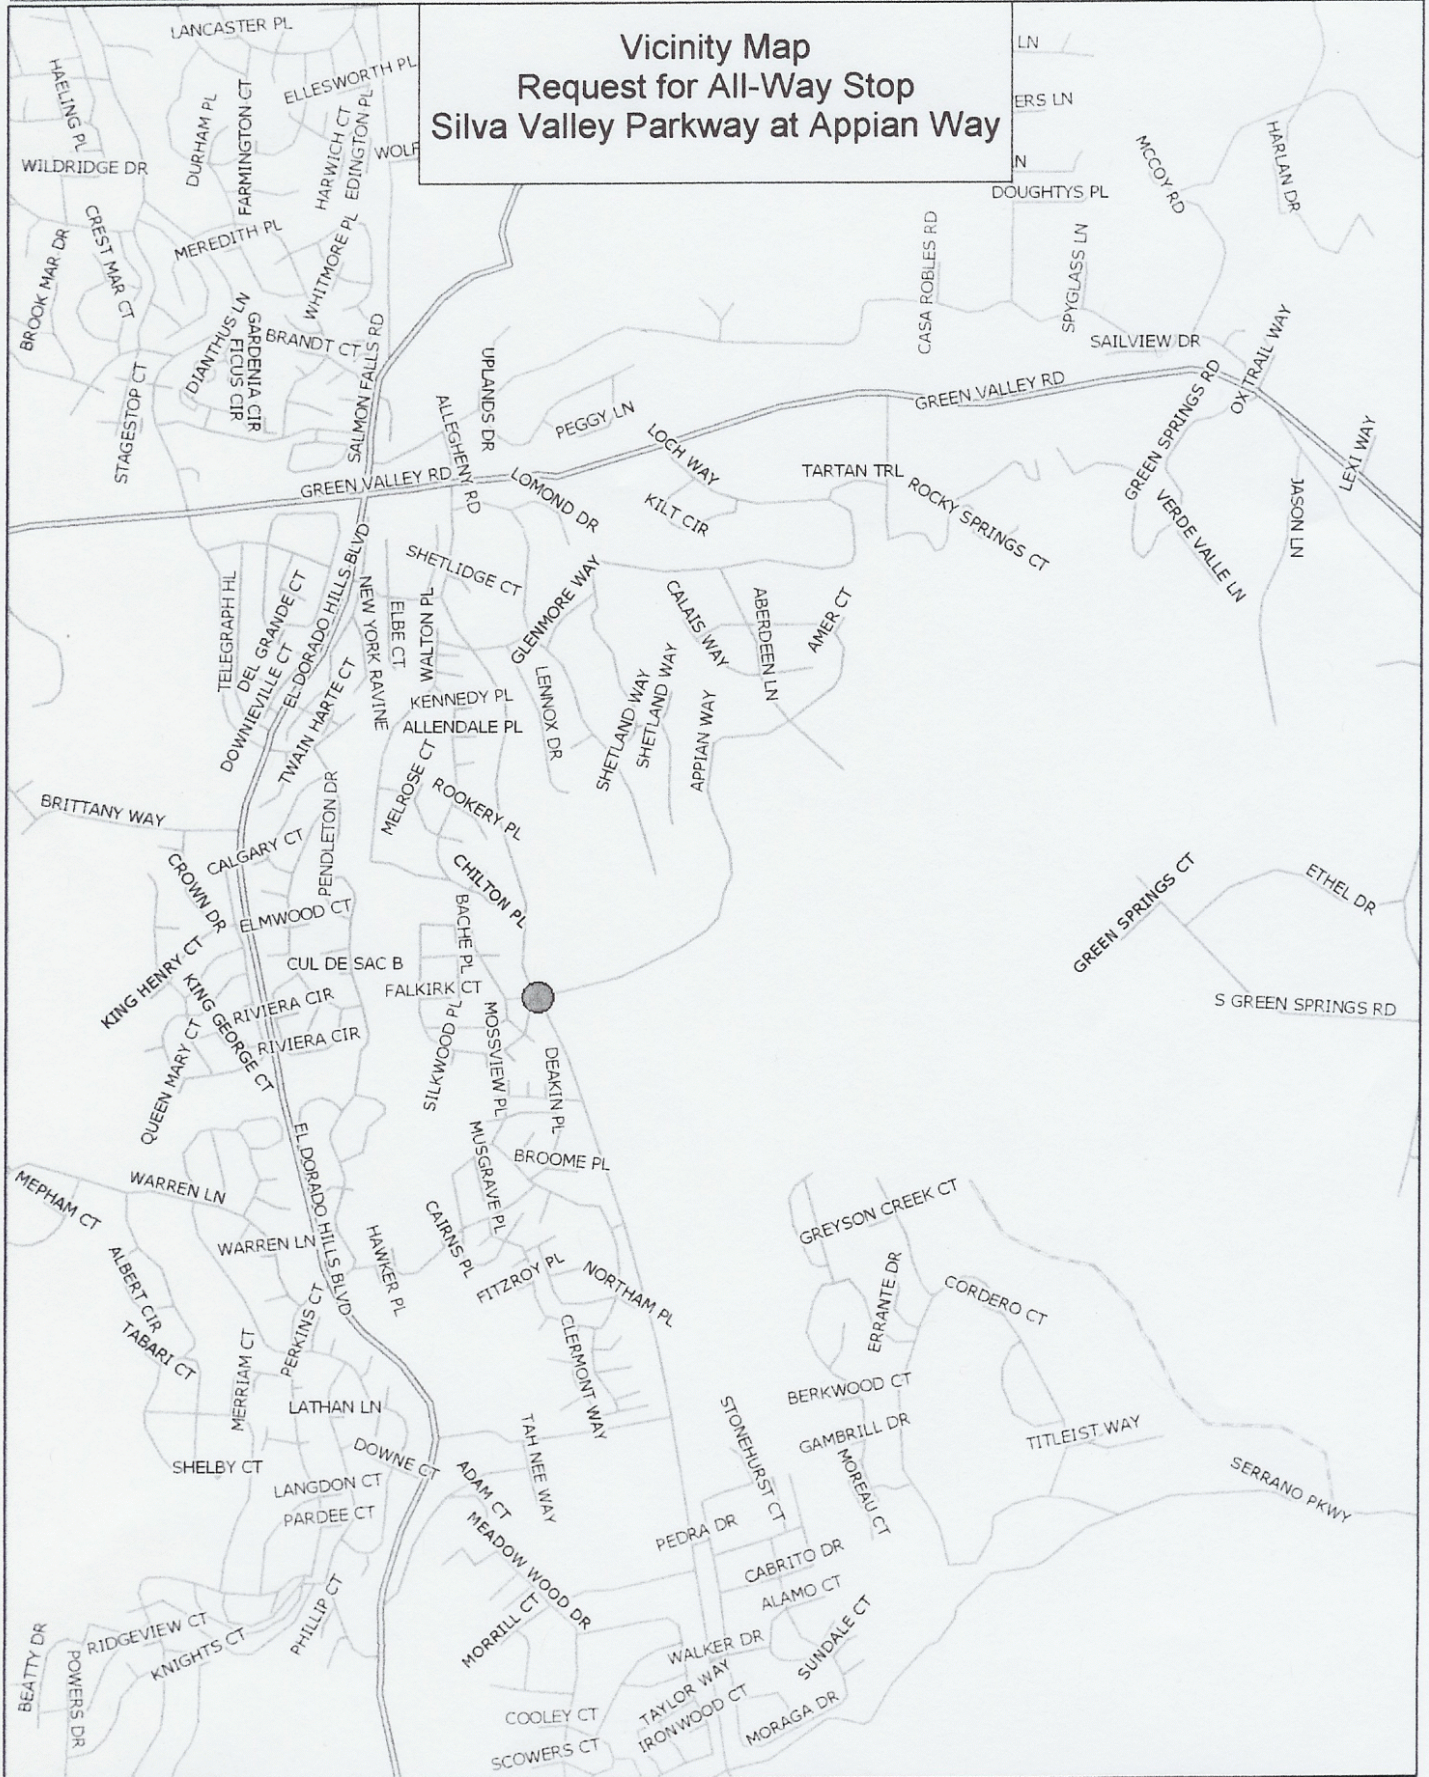

Vicinity Map Request for All-Way Stop Silva Valley Parkway at Appian Way

Data use subject to license.

© 2006 DeLorme, Street Atlas USA® 2007.

Scale 1 : 25,000

1" = 2,083.33 ft Data Zoom 13.0