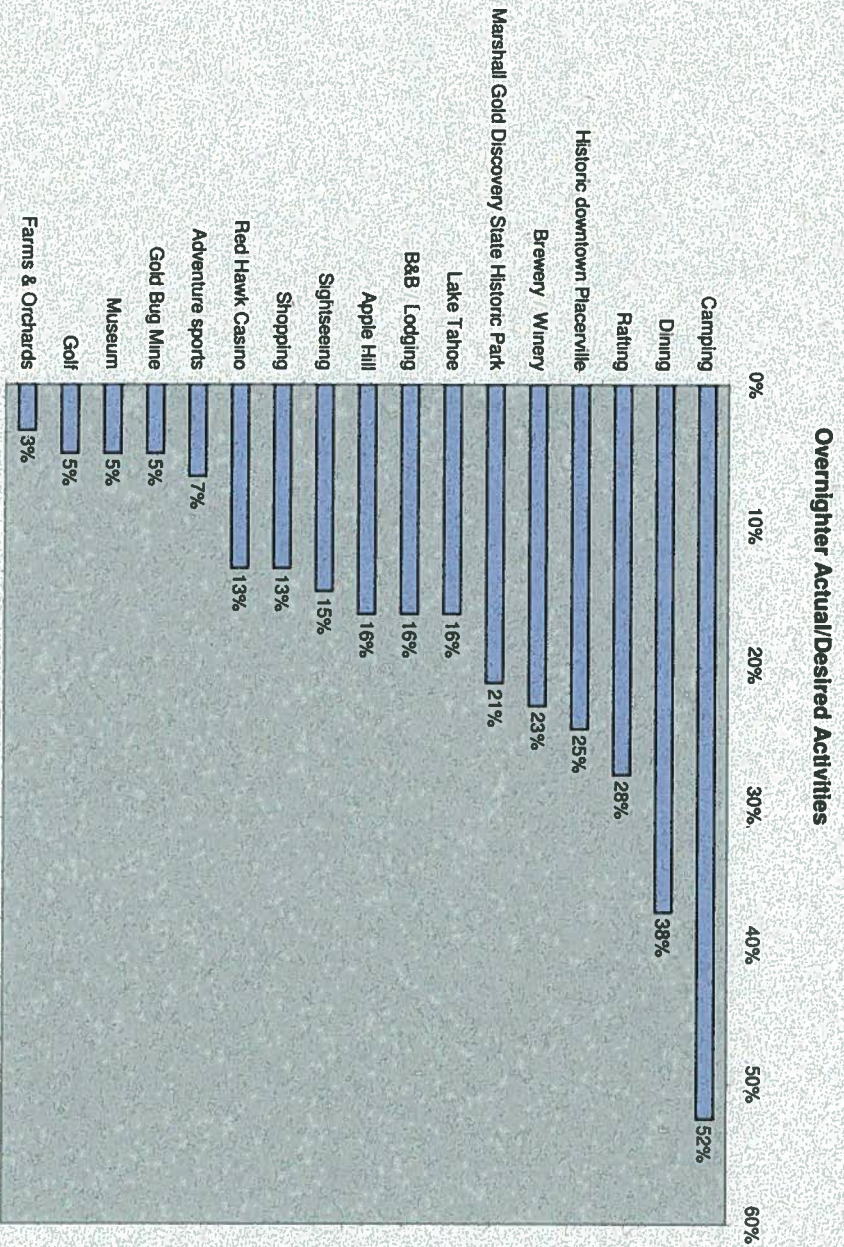

Coloma Blues Live 2010 Survey Responses

COLOMA BLUES LIVE™
 2010 Participant Online Survey
 Administered two days after event
 N = 326 (approx 15% of ticketed attendees)

Coloma Blues Live 2010 Survey Responses

COLOMA BLUES LIVE™

2010 Participant Online Survey

Administered two days after event

N = 326 (approx 15% of ticketed attendees)

Coloma Blues Live 2010 Survey Responses

COLOMA BLUES LIVE™

2010 Participant Online Survey

Administered two days after event

N = 326 (approx 15% of ticketed attendees)

El Dorado Arts Council www.eldoradoartscouncil.org