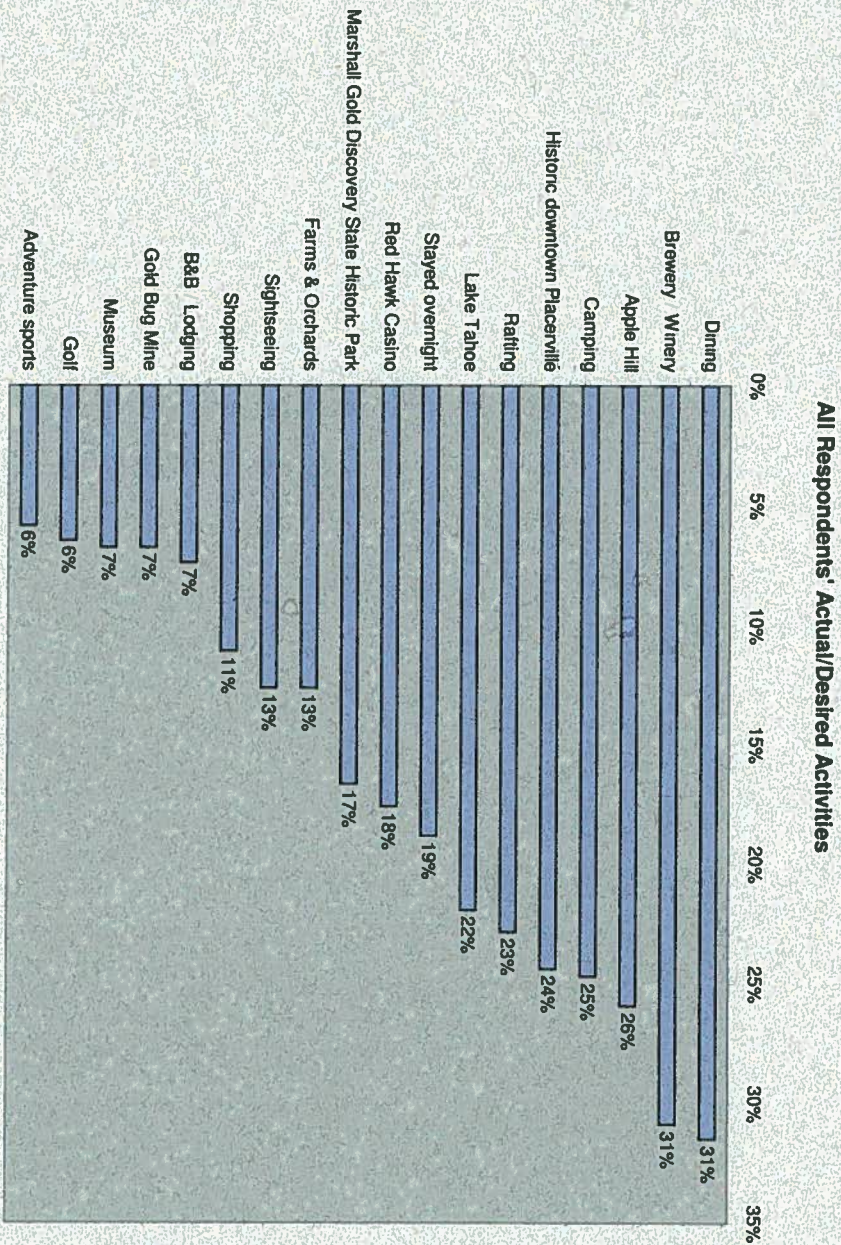

Coloma Blues Live 2010 Survey Responses

COLOMA BLUES LIVE™
 2010 Participant Online Survey
 Administered two days after event
 N = 326 (approx 15% of ticketed attendees)

Coloma Blues Live 2010 Survey Responses

COLOMA BLUES LIVE™

2010 Participant Online Survey

Administered two days after event

N = 326 (approx 15% of ticketed attendees)

Coloma Blues Live 2010 Survey Responses

COLOMA BLUES LIVE™

2010 Participant Online Survey

Administered two days after event

N = 326 (approx 15% of ticketed attendees)

El Dorado Arts Council www.eldoradoartscouncil.org