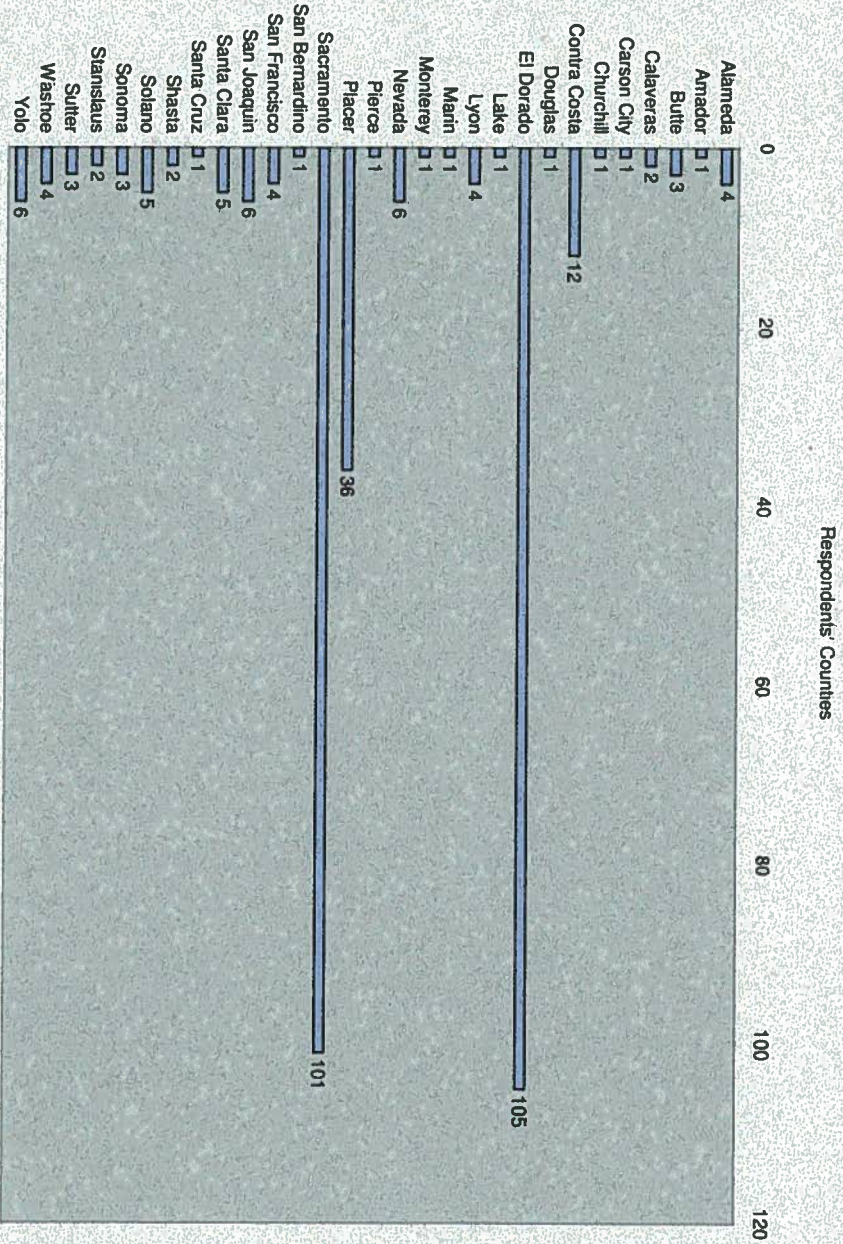

Coloma Blues Live 2010 Survey Responses

COLOMA BLUES LIVE™
 2010 Participant Online Survey
 Administered two days after event
 N = 326 (approx 15% of ticketed attendees)

Coloma Blues Live 2010 Survey Responses

COLOMA BLUES LIVE™

2010 Participant Online Survey

Administered two days after event

N = 326 (approx 15% of ticketed attendees)

Coloma Blues Live 2010 Survey Responses

COLOMA BLUES LIVE™

2010 Participant Online Survey