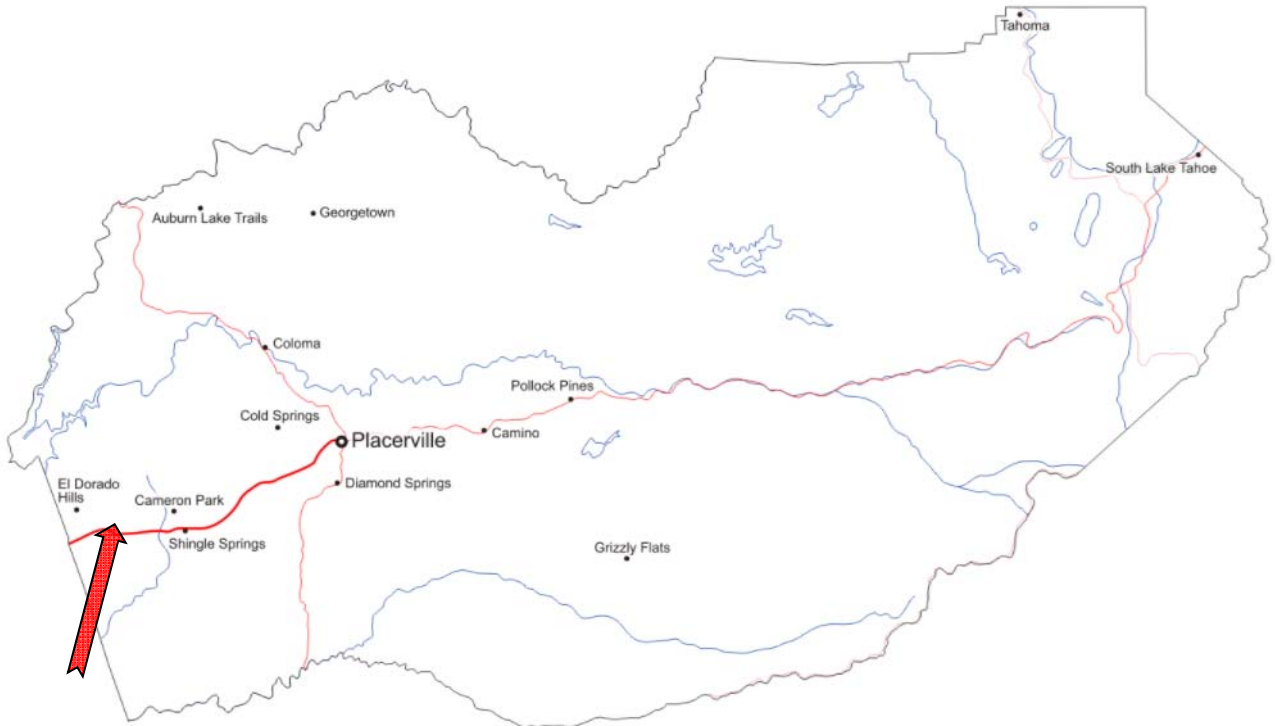

VICINITY MAP
Country Club Drive Realignment – Bass Lake Road to Tierra de Dios Drive
71360 / 36105010

County of El Dorado
Department of Transportation