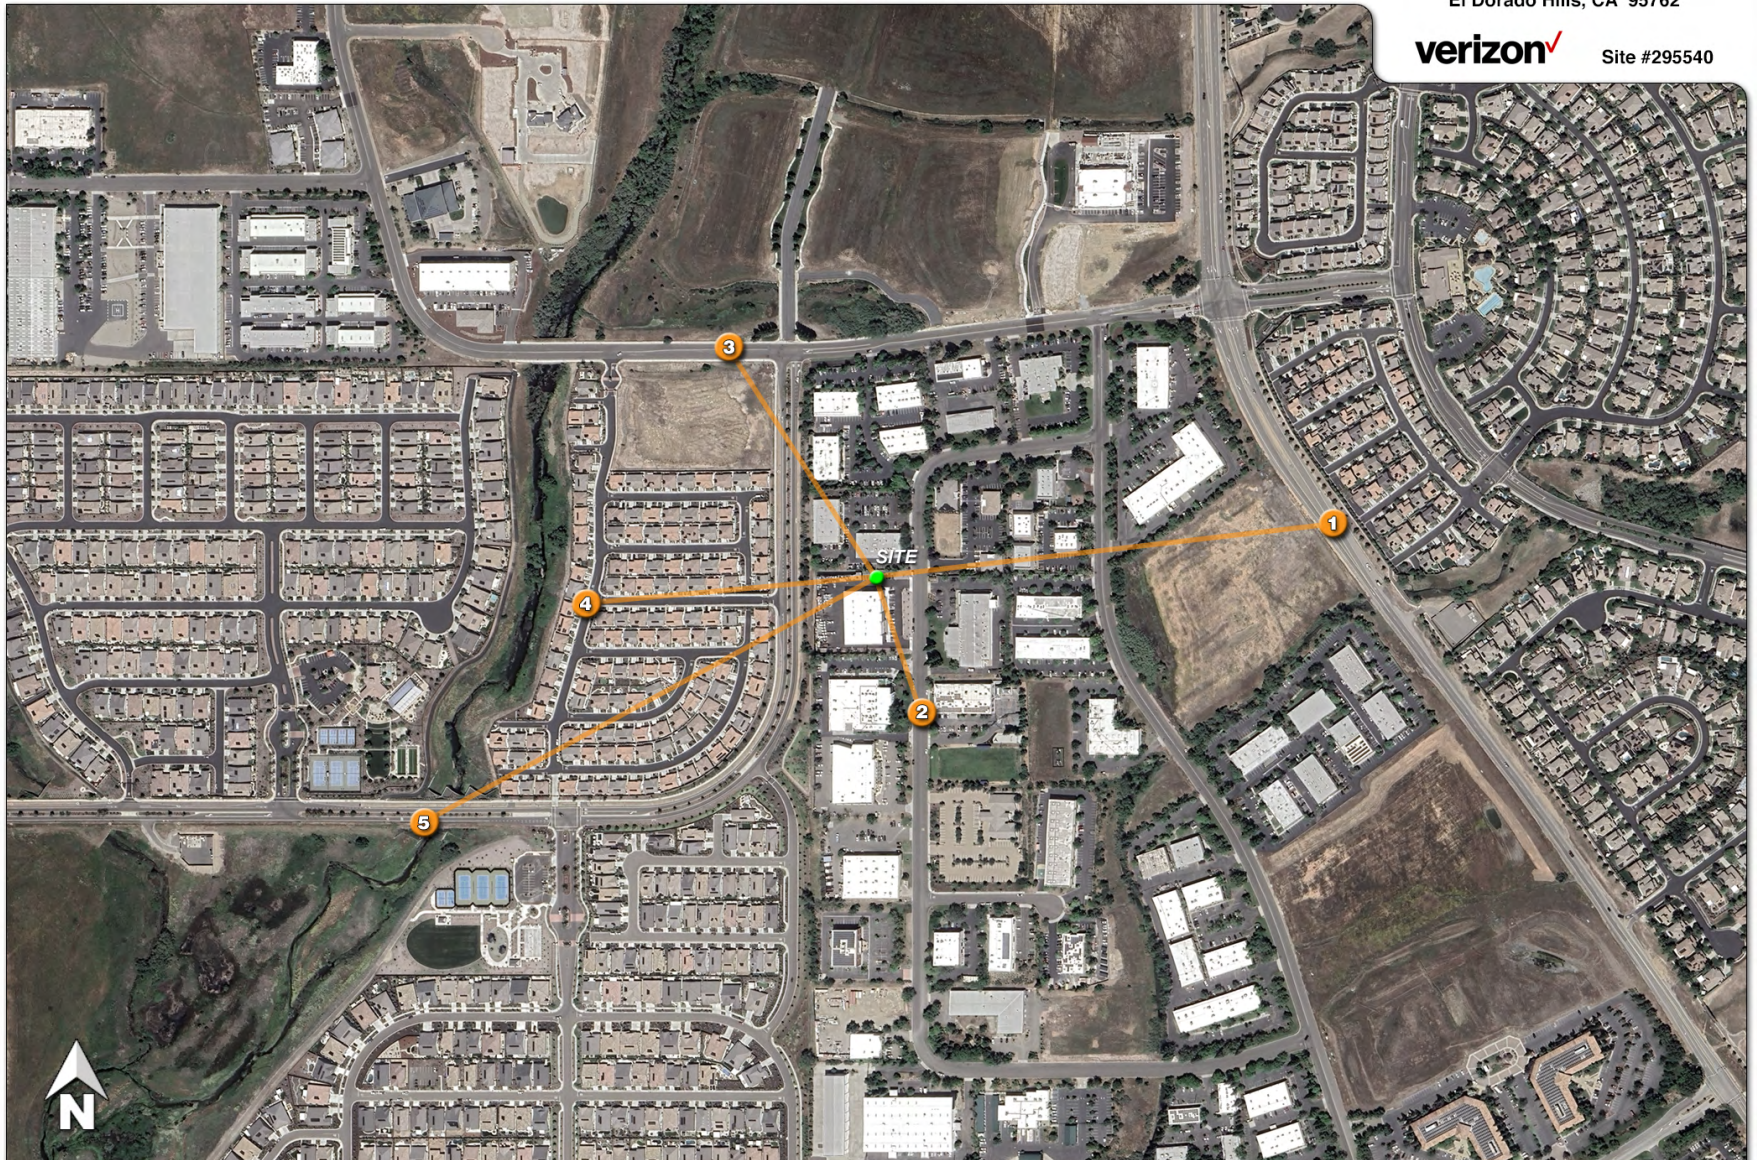

CUP23-0010/EDH VERIZON WIRELESS TELECOMMUNICATIONS FACILITY  
EXHIBIT I - PHOTOSIMULATIONS

Version Date: February 28, 2024

Aerial photograph showing the viewpoints for the photosimulations.

**Golden Foothills**

4994 Hillsdale Circle  
El Dorado Hills, CA 95762

Site #295540

CUP23-0010/EDH VERIZON WIRELESS TELECOMMUNICATIONS FACILITY  
EXHIBIT I - PHOTOSIMULATIONS

Version Date: February 28, 2024

Photosimulation of the view looking due west from the nearest point along Latrobe Road.

Photosimulation of the view looking north-northwest along Hillsdale Circle.

**verizon** Site #295540

**Proposed**

© Copyright 2024 Previsualists Inc. • www.photosim.com • Any modification is strictly prohibited. Printing letter size or larger is permissible. This photosimulation is based upon information provided by the project applicant.

CUP23-0010/EDH VERIZON WIRELESS TELECOMMUNICATIONS FACILITY  
EXHIBIT I - PHOTOSIMULATIONS

Version Date: February 28, 2024

Photosimulation of the view looking southeast from Golden Foothill Parkway, just west of Carson Crossing Drive.