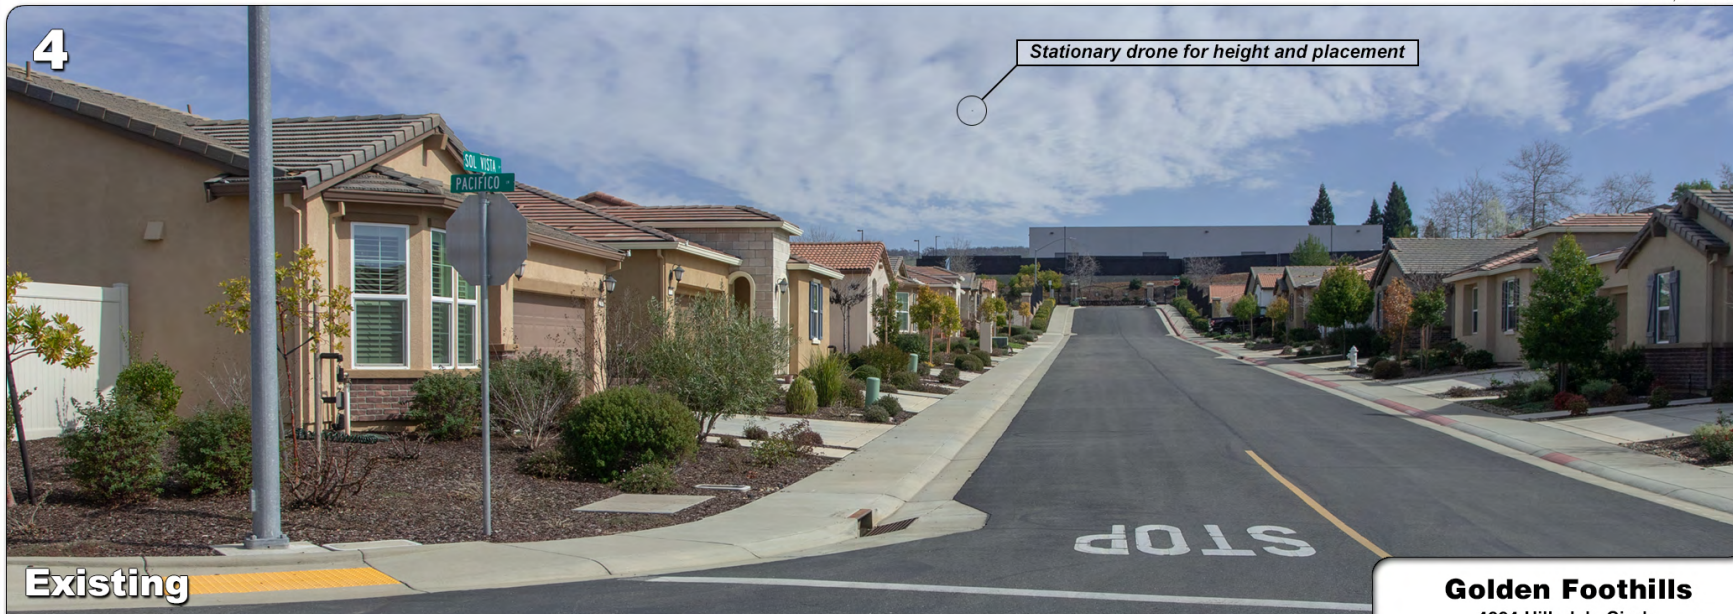

CUP23-0010/EDH VERIZON WIRELESS TELECOMMUNICATIONS FACILITY  
EXHIBIT 2I - PHOTOSIMULATIONS

Version Date: February 28, 2024

Photosimulation of the view looking southeast from Golden Foothill Parkway, just west of Carson Crossing Drive.

CUP23-0010/EDH VERIZON WIRELESS TELECOMMUNICATIONS FACILITY  
EXHIBIT 2I - PHOTOSIMULATIONS

Version Date: February 28, 2024

Photosimulation of the view looking east from Pacifico Lane at Sol Vista Lane.