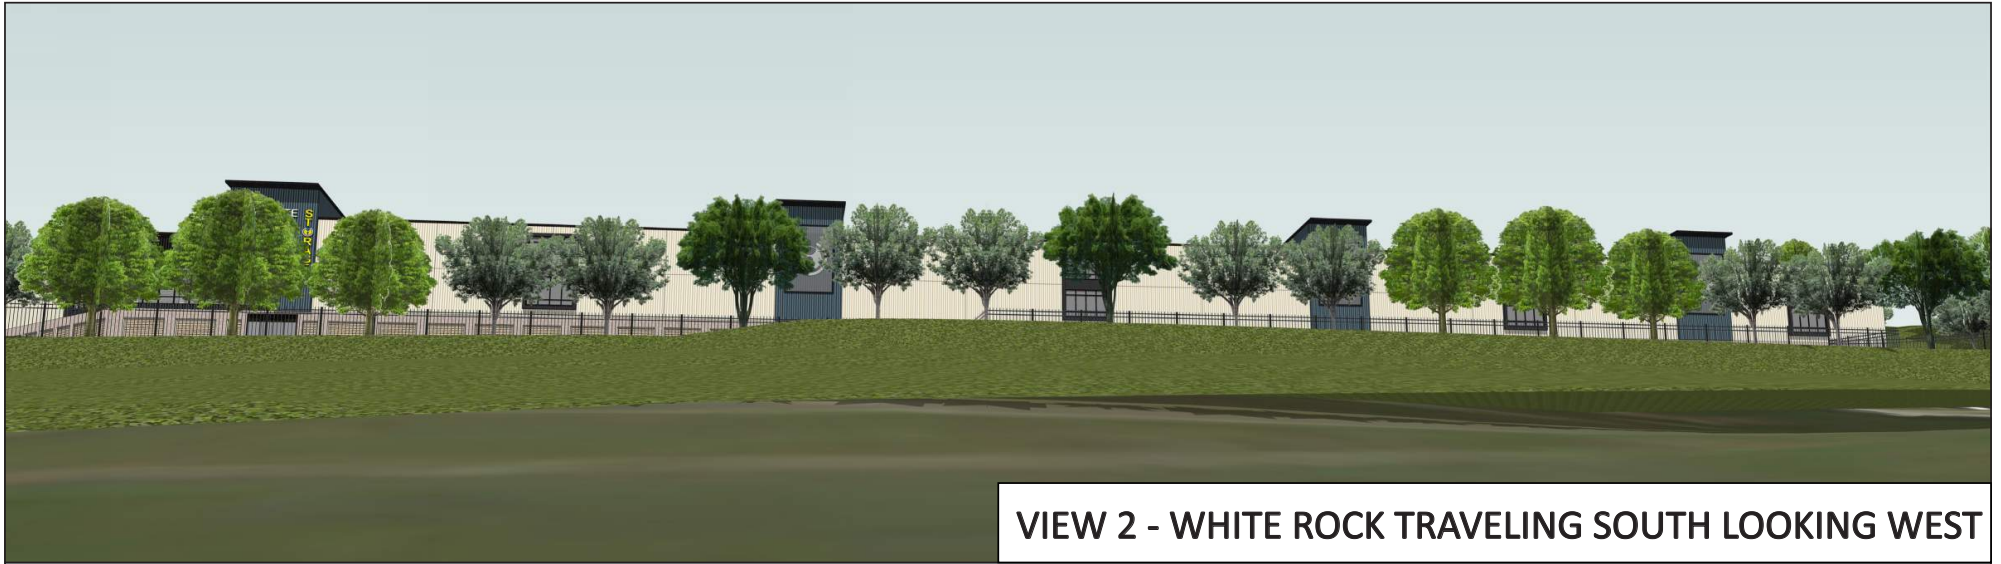

WARM COLOR PALETTE - ISOMETRIC VIEW TO NW

COOL COLOR PALETTE - ISOMETRIC VIEW TO NW

FIRST RATE STORAGE

EL DORADO HILLS, CA

REVISED Exhibit H

WARM COLOR PALETTE - ISOMETRIC VIEW TO NE

COOL COLOR PALETTE - ISOMETRIC VIEW TO NE

VIEW 2 - WHITE ROCK TRAVELING SOUTH LOOKING WEST

VIEW 2 - WHITE ROCK TRAVELING SOUTH LOOKING WEST

FIRST RATE STORAGE

EL DORADO HILLS, CA

VIEW 3 - WHITE ROCK TRAVELING NORTH

VIEW 3 - WHITE ROCK TRAVELING NORTH