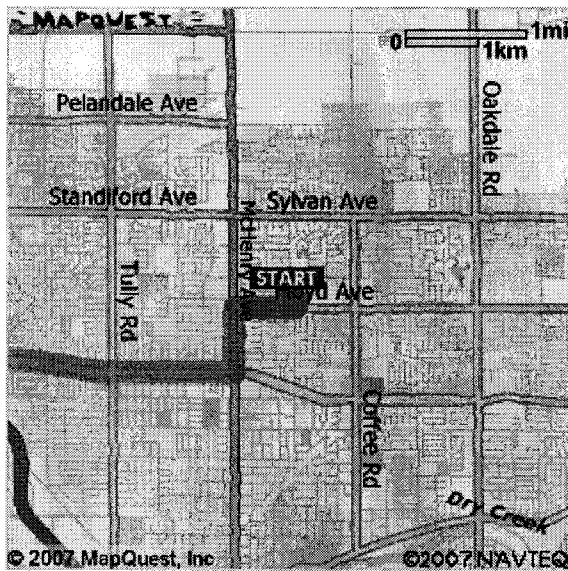

Start: 2804 Westchester Ln
Modesto, CA 95350-2448, US

End: 2850 Fairlane Ct
Placerville, CA 95667-4100, US

Notes:

Directions

Distance

Total Est. Time: 1 hour, 51 minutes **Total Est. Distance:** 104.94 miles

- | | | |
|--|--|------------|
| | 1: Start out going SOUTH on WESTCHESTER LN toward WESTCHESTER CT. | 0.1 miles |
| | 2: Turn RIGHT onto SUNRISE AVE. | <0.1 miles |
| | 3: Turn RIGHT onto FLOYD AVE. | 0.4 miles |
| | 4: Turn LEFT onto MCHENRY AVE / CA-108. | 0.5 miles |
| | 5: Turn RIGHT onto W BRIGGSMORE AVE. | 2.3 miles |
| | 6: Merge onto CA-99 N toward SACRAMENTO. | 55.1 miles |
| | 7: Take EXIT 284 toward GRANT LINE RD. | <0.1 miles |
| | 8: Turn RIGHT onto E STOCKTON BLVD. | 0.1 miles |
| | 9: Turn LEFT onto GRANT LINE RD / CR-E2. | 9.8 miles |
| | 10: Turn SLIGHT LEFT onto SUNRISE BLVD / CR-E2. Continue to follow CR-E2 N. | 8.8 miles |
| | 11: Merge onto US-50 E toward SOUTH LAKE TAHOE. | 26.3 miles |
| | 12: Take the FORNI ROAD exit- EXIT 44B- toward PLACERVILLE DRIVE. | 0.1 miles |
| | 13: Turn SLIGHT RIGHT onto FORNI RD. | <0.1 miles |
| | 14: Stay STRAIGHT to go onto PLACERVILLE DR. | 0.1 miles |

15: Turn SHARP RIGHT onto FAIR LN.

0.6 miles

16: Turn LEFT onto FAIRLANE CT.

<0.1 miles

17: End at **2850 Fairlane Ct**
Placerville, CA 95667-4100, US

Total Est. Time: 1 hour, 51 minutes

Total Est. Distance: 104.94 miles

Start:
2804 Westchester Ln
 Modesto, CA 95350-2448, US

End:
2850 Fairlane Ct
 Placerville, CA 95667-4100, US

All rights reserved. Use Subject to License/Copyright
 These directions are informational only. No representation is made or warranty given as to their content, road conditions or route usability or expeditiousness. User assumes all risk of use. MapQuest and its suppliers assume no responsibility for any loss or delay resulting from such use.