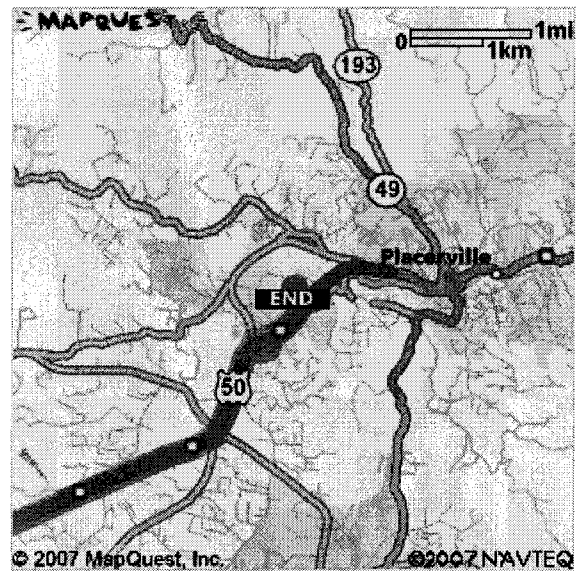

Start: 2804 Westchester Ln
Modesto, CA 95350-2448, US

End: 2850 Fairlane Ct
Placerville, CA 95667-4100, US

Notes:

Directions

Distance

Total Est. Time: 1 hour, 51 minutes **Total Est. Distance:** 104.94 miles

15: Turn SHARP RIGHT onto FAIR LN.

0.6 miles

16: Turn LEFT onto FAIRLANE CT.

<0.1 miles

17: End at **2850 Fairlane Ct**
Placerville, CA 95667-4100, US

Total Est. Time: 1 hour, 51 minutes

Total Est. Distance: 104.94 miles

Start:
2804 Westchester Ln
 Modesto, CA 95350-2448, US

End:
2850 Fairlane Ct
 Placerville, CA 95667-4100, US

All rights reserved. Use Subject to License/Copyright
 These directions are informational only. No representation is made or warranty given as to their content, road conditions or route usability or expeditiousness. User assumes all risk of use. MapQuest and its suppliers assume no responsibility for any loss or delay resulting from such use.