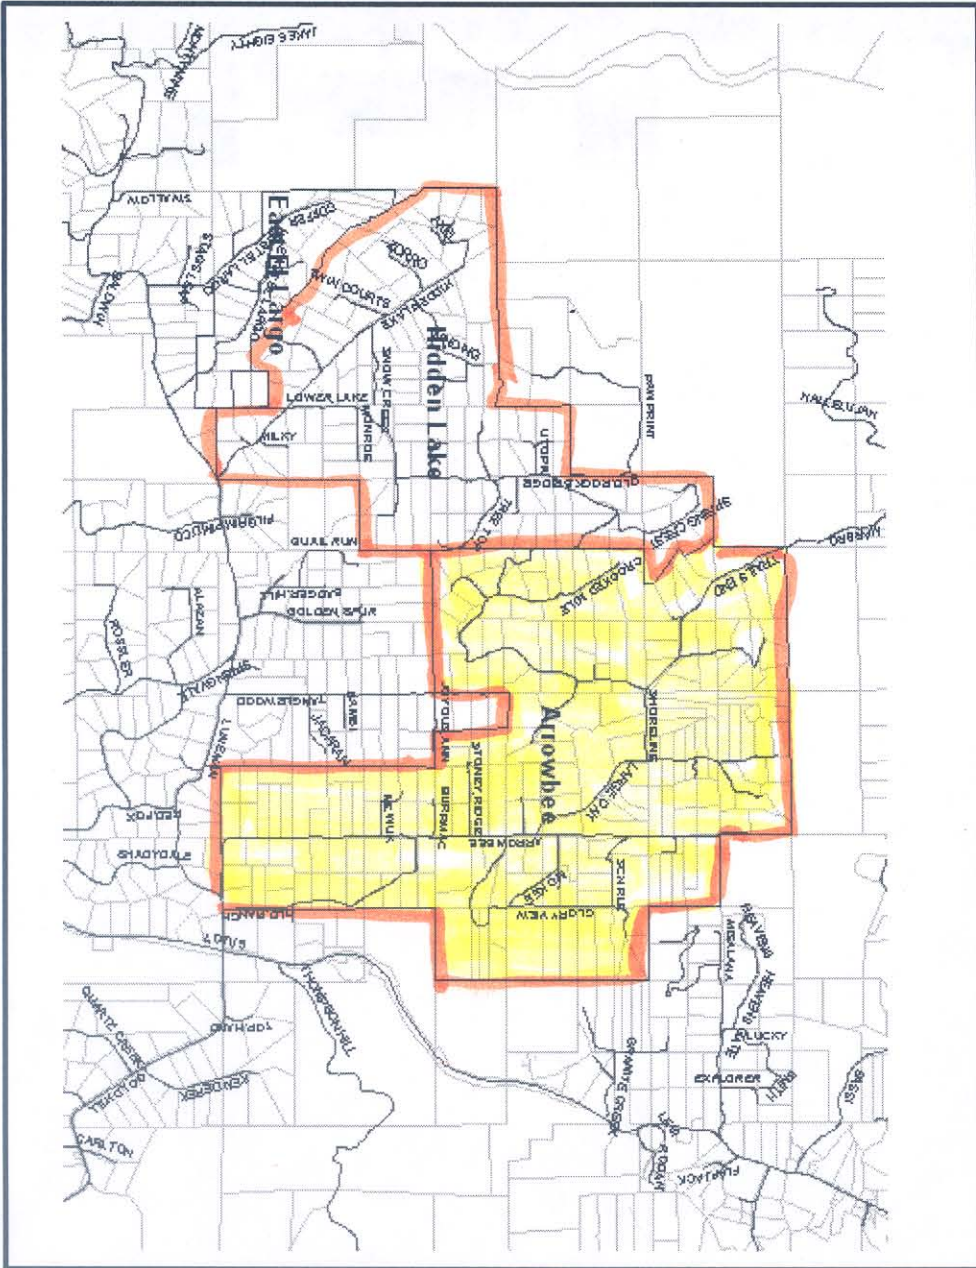

CSA #2 Arrowbee #98201 & Hidden Lake #98202

Vicinity Map

Arrowbee  
Zone of Benefit #98201

Hidden Lake  
Zone of Benefit #98202

- zonebenefit (ZONE\_NAME)
- gpsroads (STR\_NAME)
- parvwdata