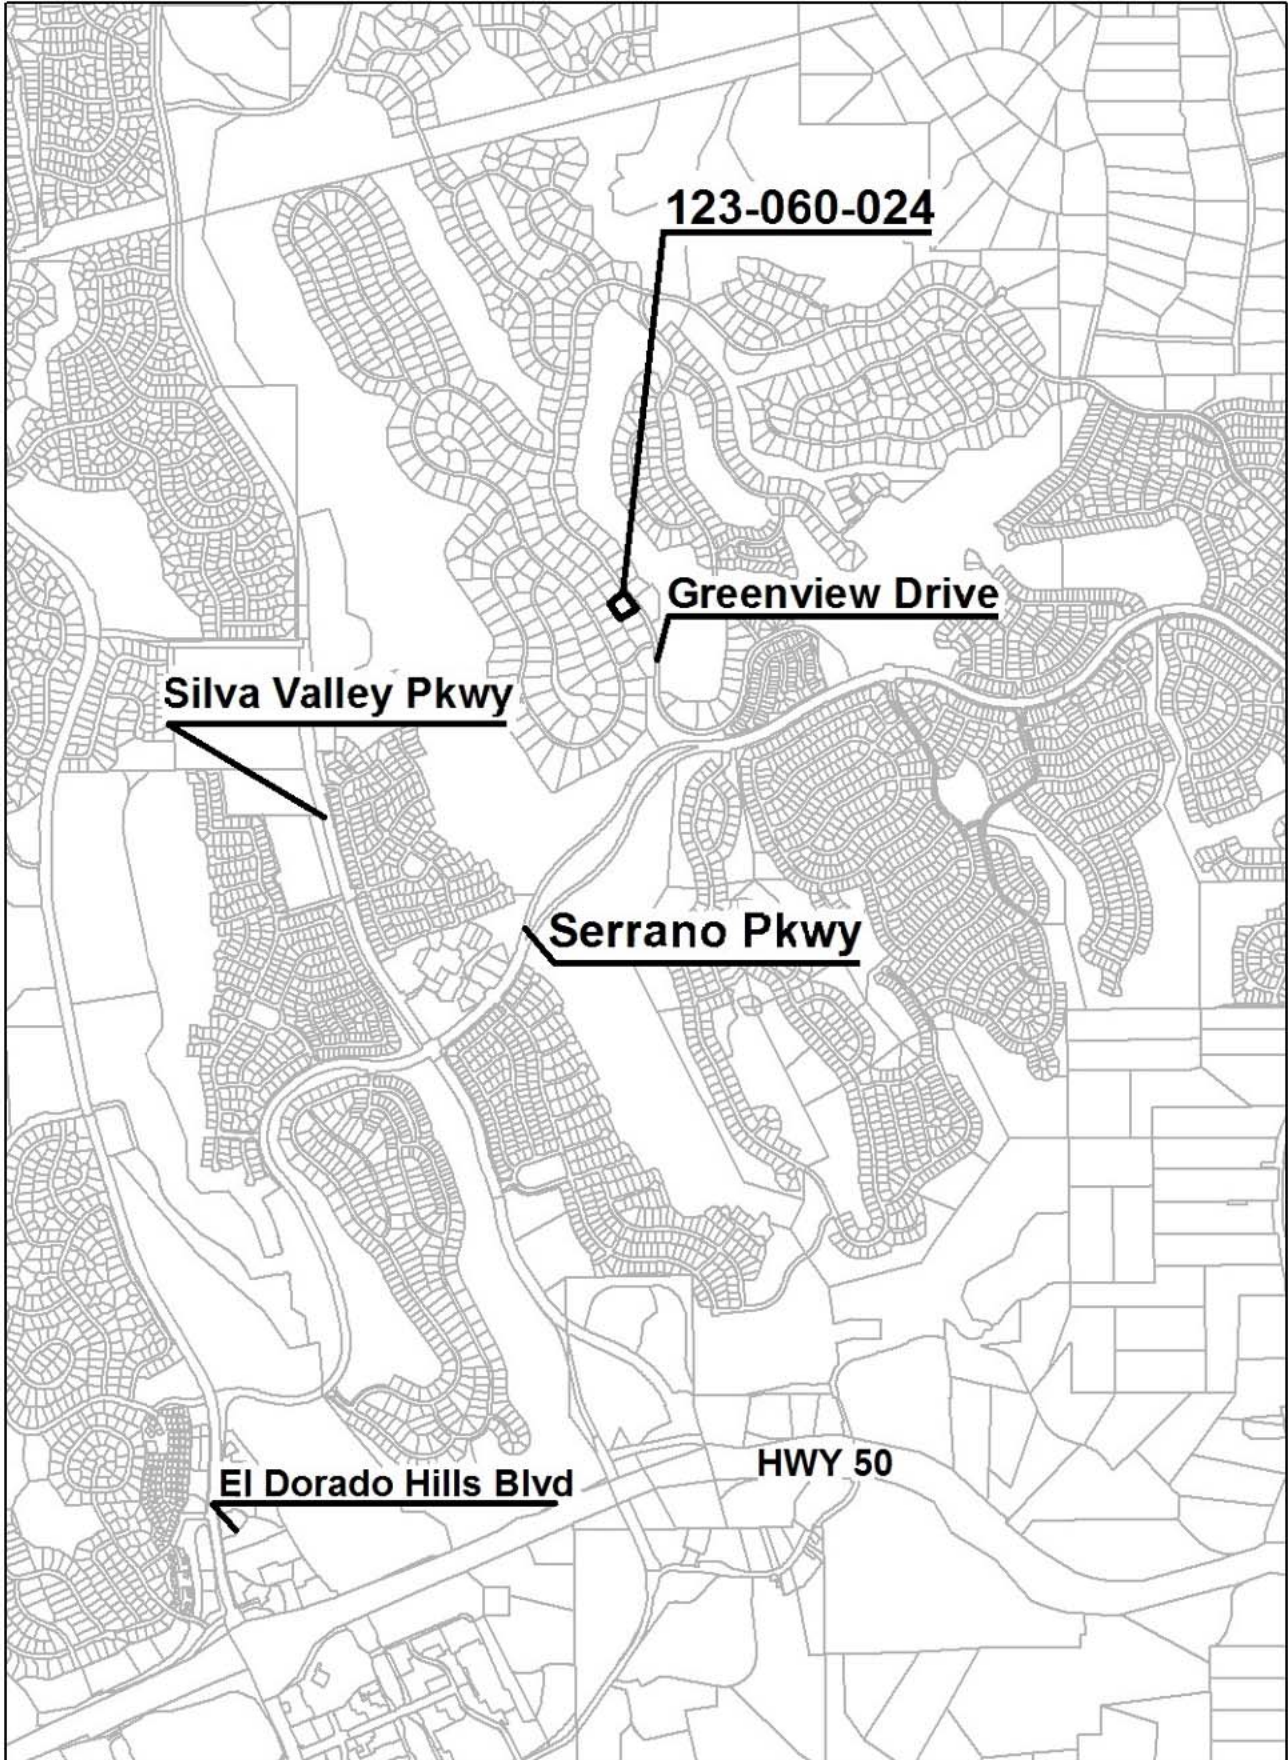

APN 123-060-024

Vicinity Map
Supervisor District 1

APN 123-060-024

Vicinity Map

Supervisor District 1