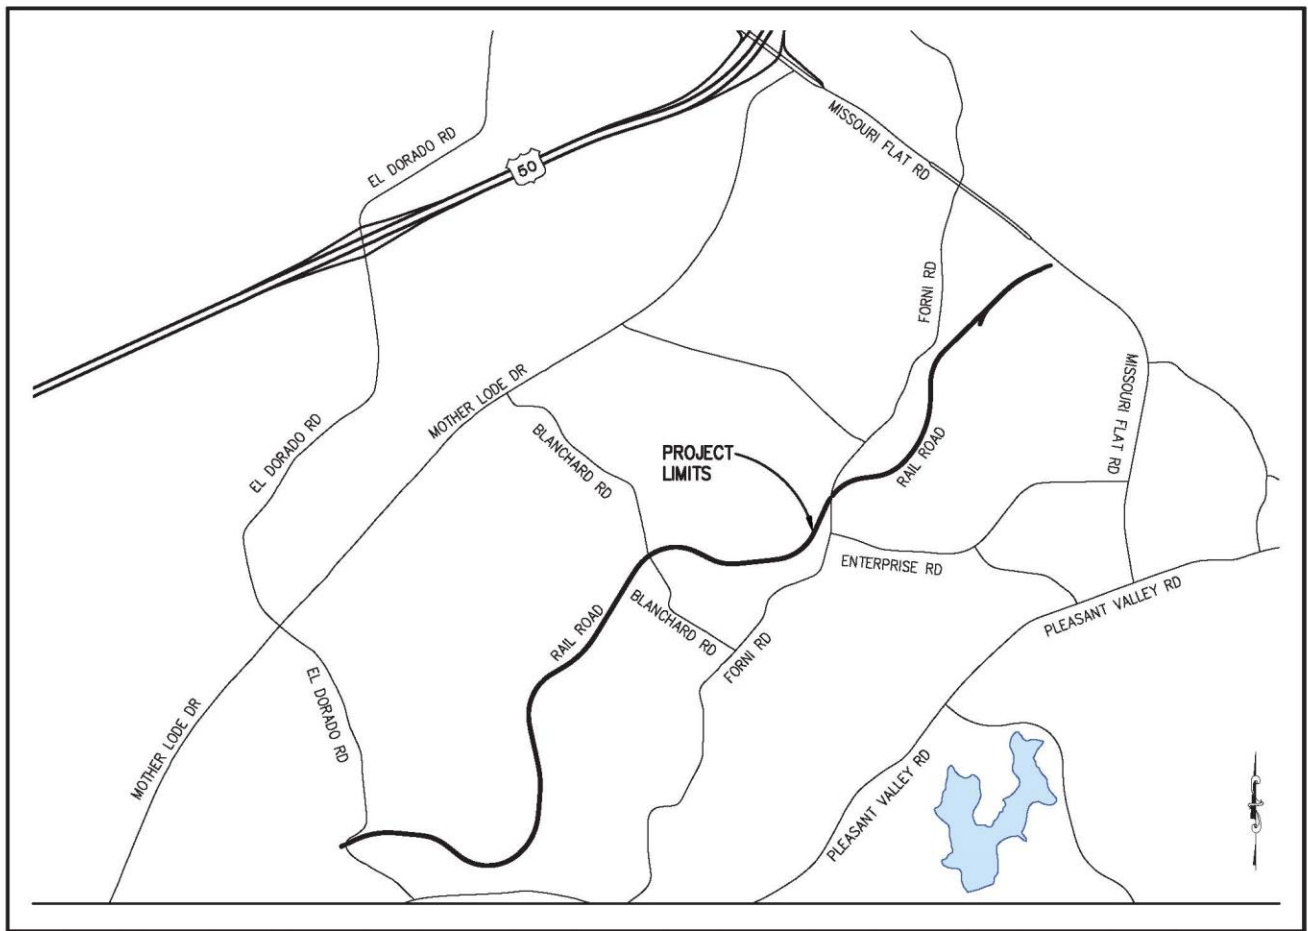

COUNTY OF EL DORADO, CALIFORNIA DEPARTMENT OF TRANSPORTATION

VICINITY MAP

FOR

EL DORADO TRAIL EXTENSION - MISSOURI FLAT ROAD TO EL DORADO

VICINITY MAP

NTS

CIP No. 97014, CONTRACT No. 2778
Federal Aid No. CML 5925 (129)