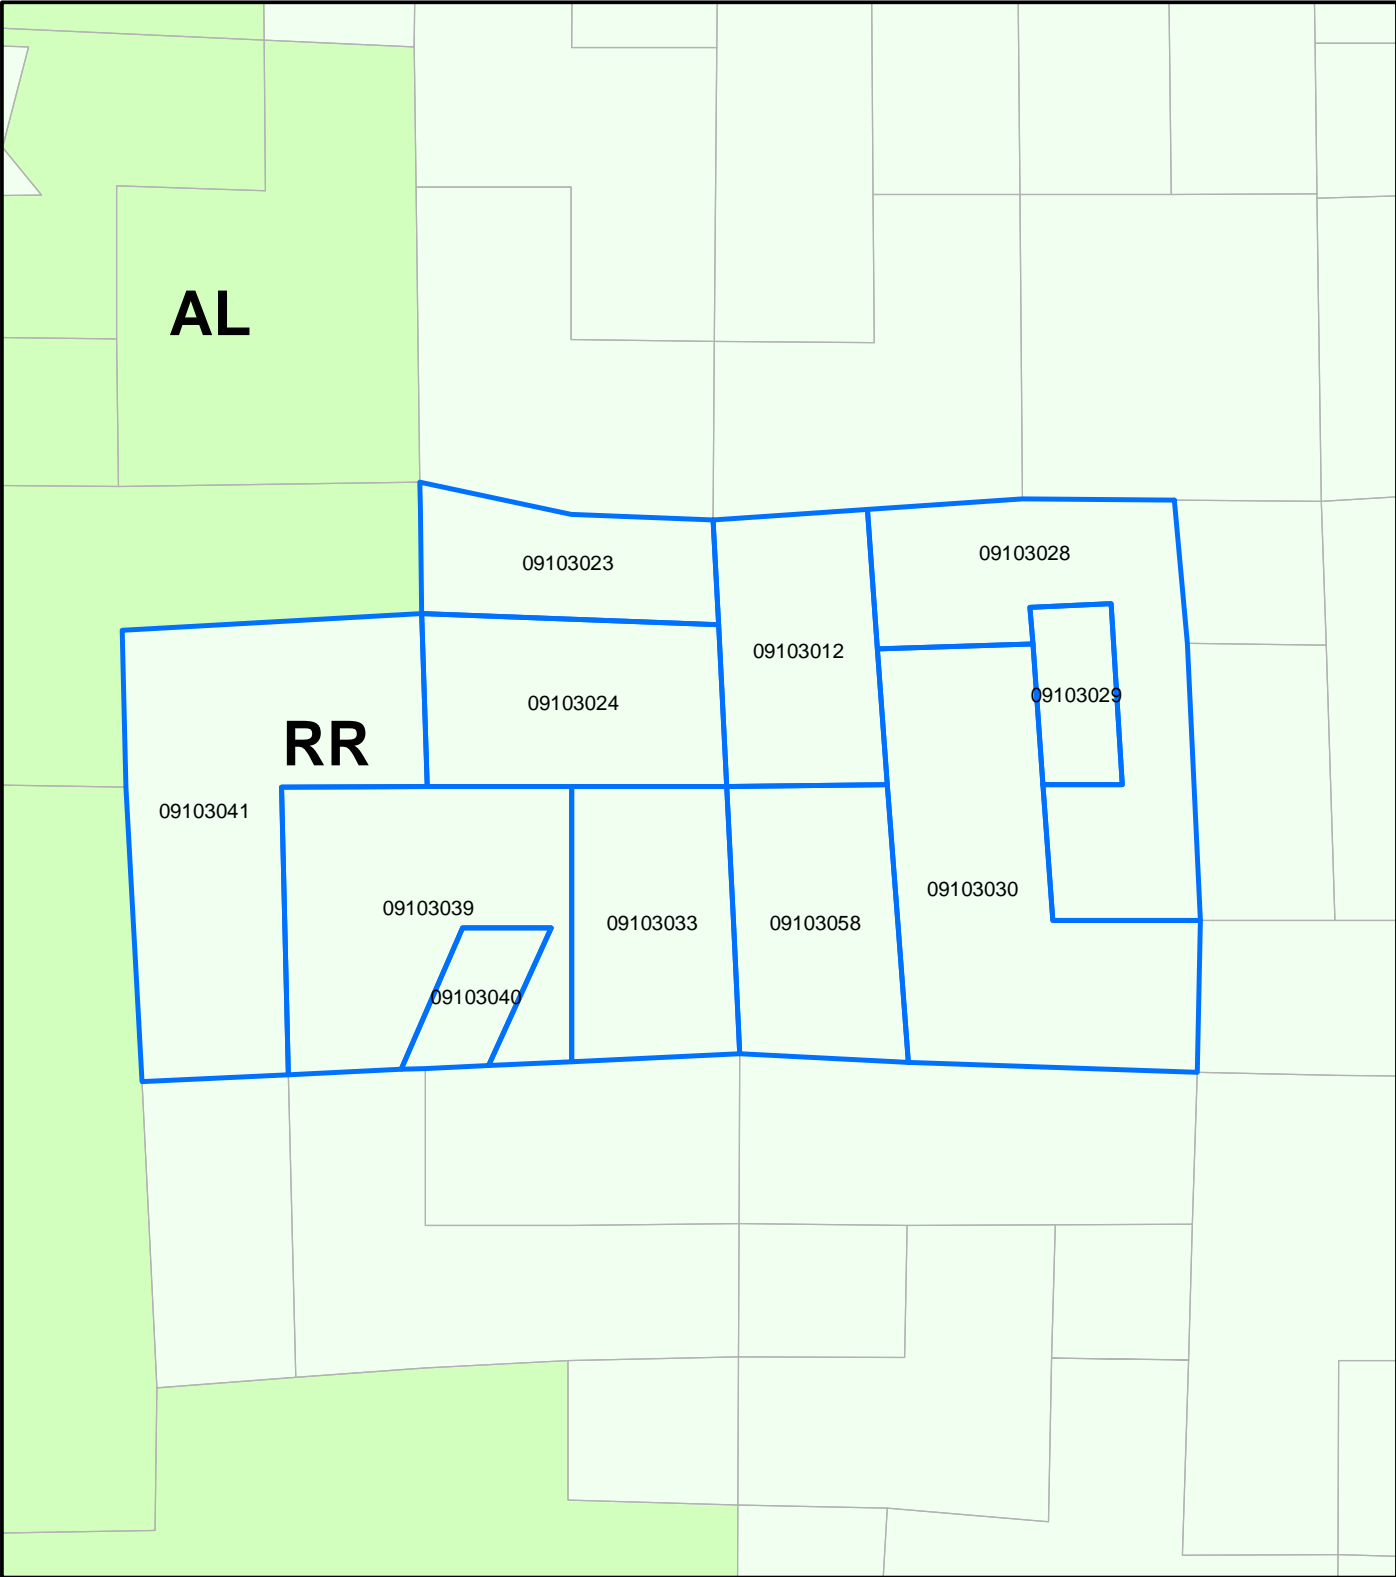

# Exhibit 7: General Plan Land Use Map

**Legend**

 El Dorado Ranch Phase 3 Parcels

P79-0129-C/Pellitier Trust  
Prepared By Aaron Mount

  
0 0.1 0.2 0.4 Miles