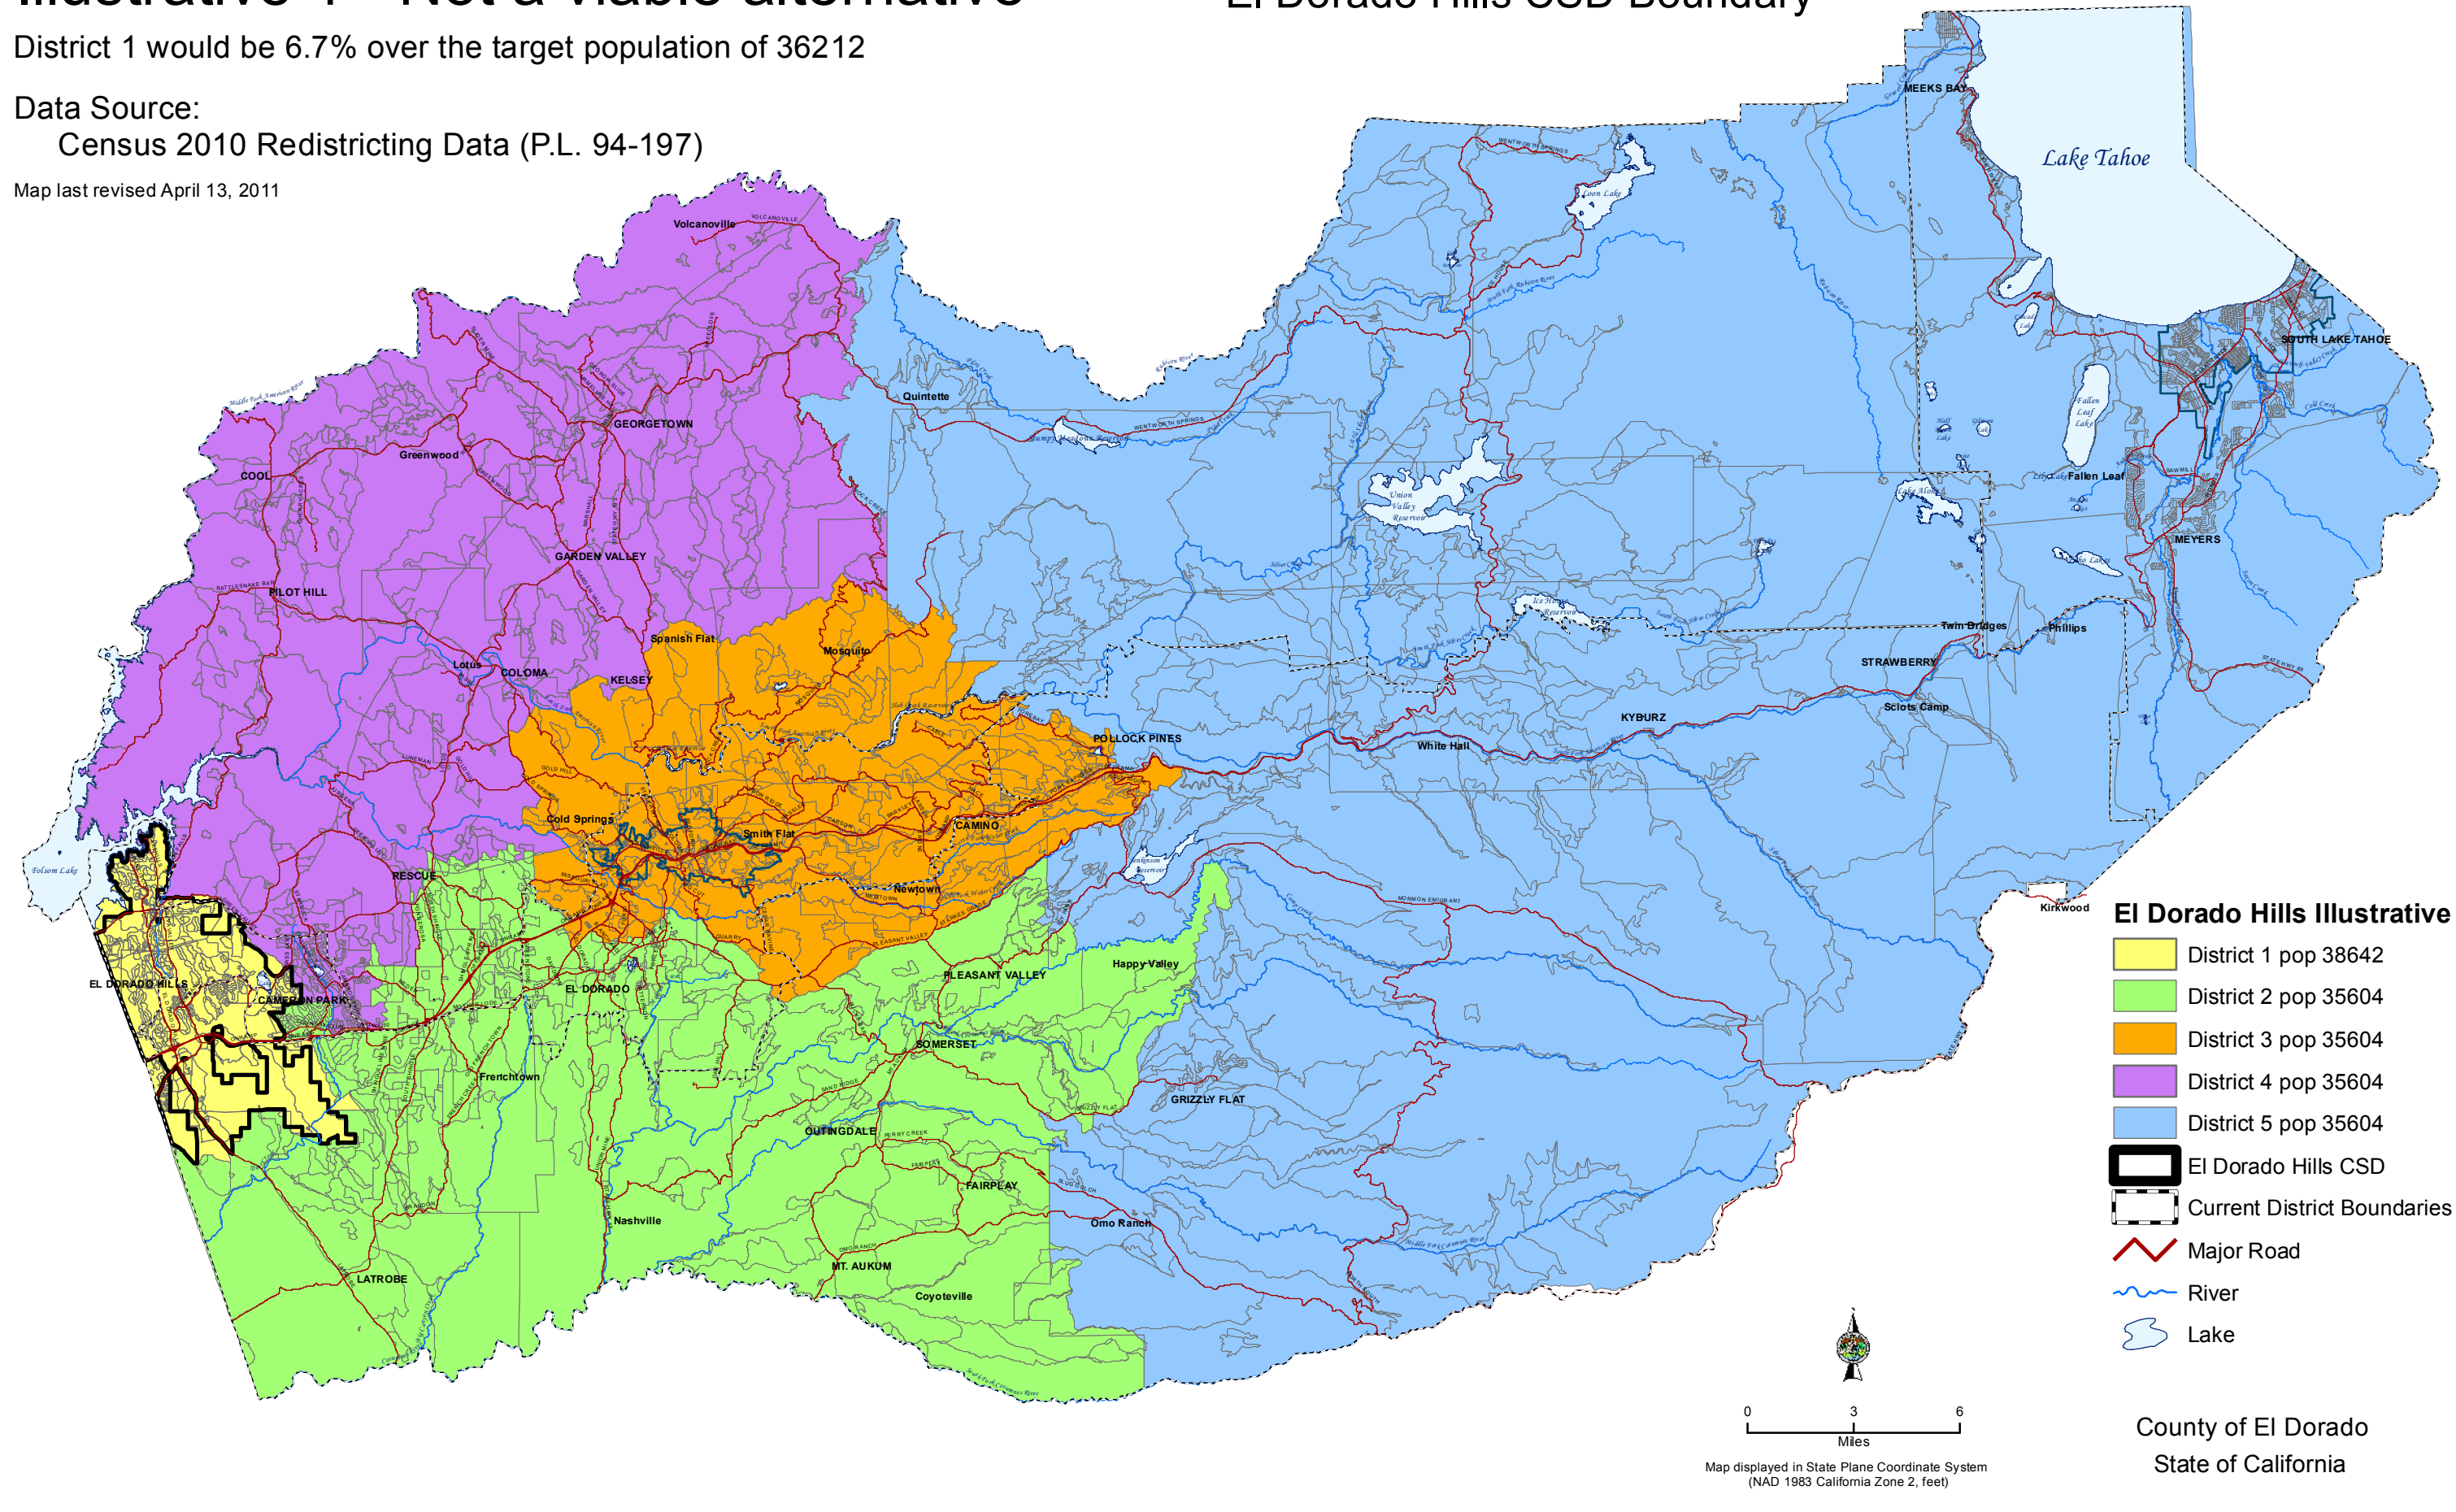

Illustrative 1 - Not a viable alternative

El Dorado Hills CSD Boundary

District 1 would be 6.7% over the target population of 36212

Data Source:

Census 2010 Redistricting Data (P.L. 94-197)

Map last revised April 13, 2011

El Dorado Hills Illustrative

- District 1 pop 38642
- District 2 pop 35604
- District 3 pop 35604
- District 4 pop 35604
- District 5 pop 35604
- El Dorado Hills CSD
- Current District Boundaries
- Major Road
- River
- Lake

0 3 6
Miles
Map displayed in State Plane Coordinate System
(NAD 1983 California Zone 2, feet)

County of El Dorado
State of California