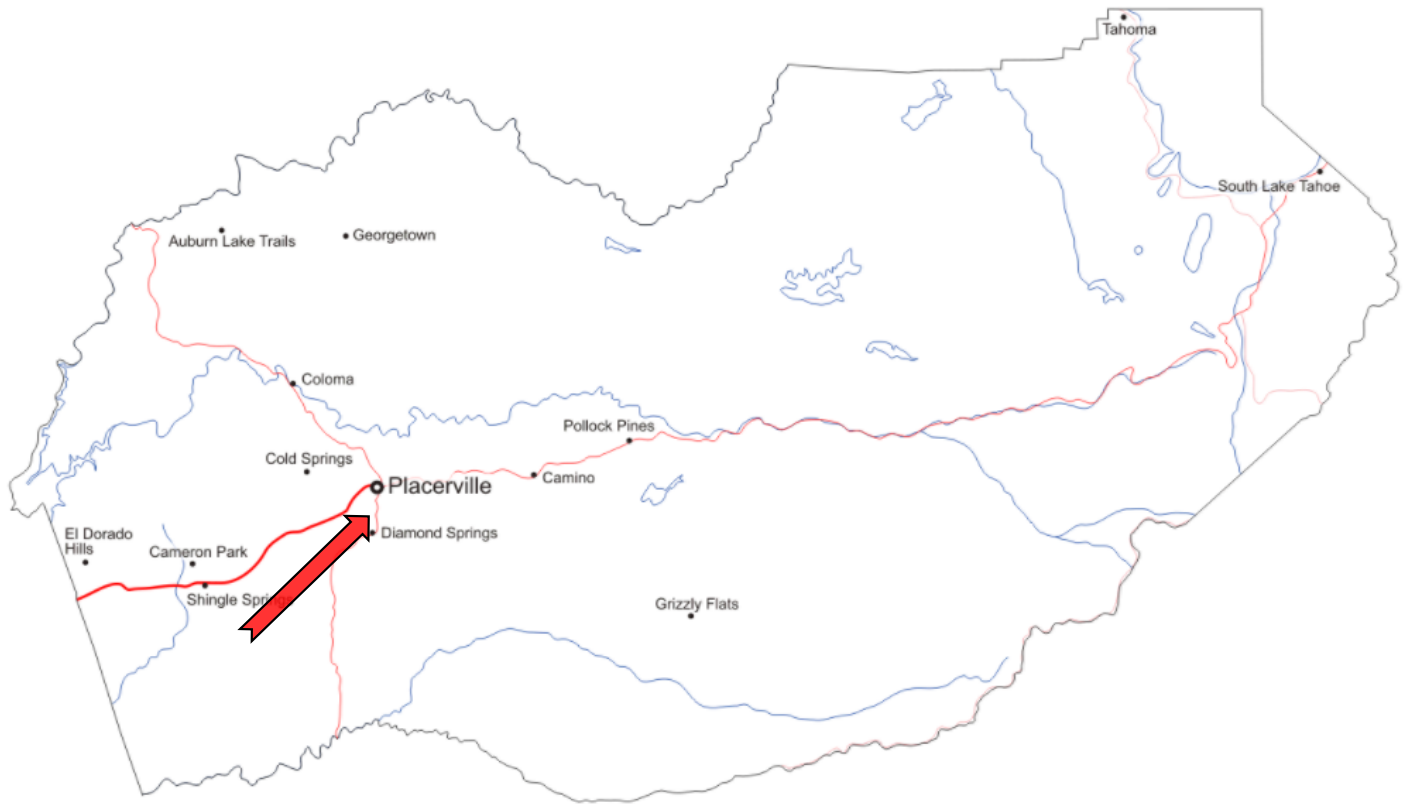

VICINITY MAP
Industrial Drive/Missouri Flat Road-Signalization
Project No. 73366 / 36105053

County of El Dorado
Department of Transportation