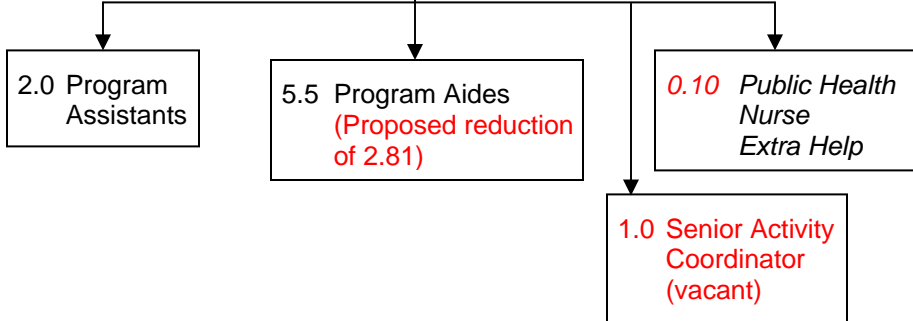

**El Dorado County
Department of Human Services
Senior Day Care (SDC)
Org Chart**

**Senior Day Care
Current Org Chart**
10.6 FTEs

Red text indicates
proposed staff reductions

**Senior Day Care
Proposed Org Chart**
5.72 FTEs