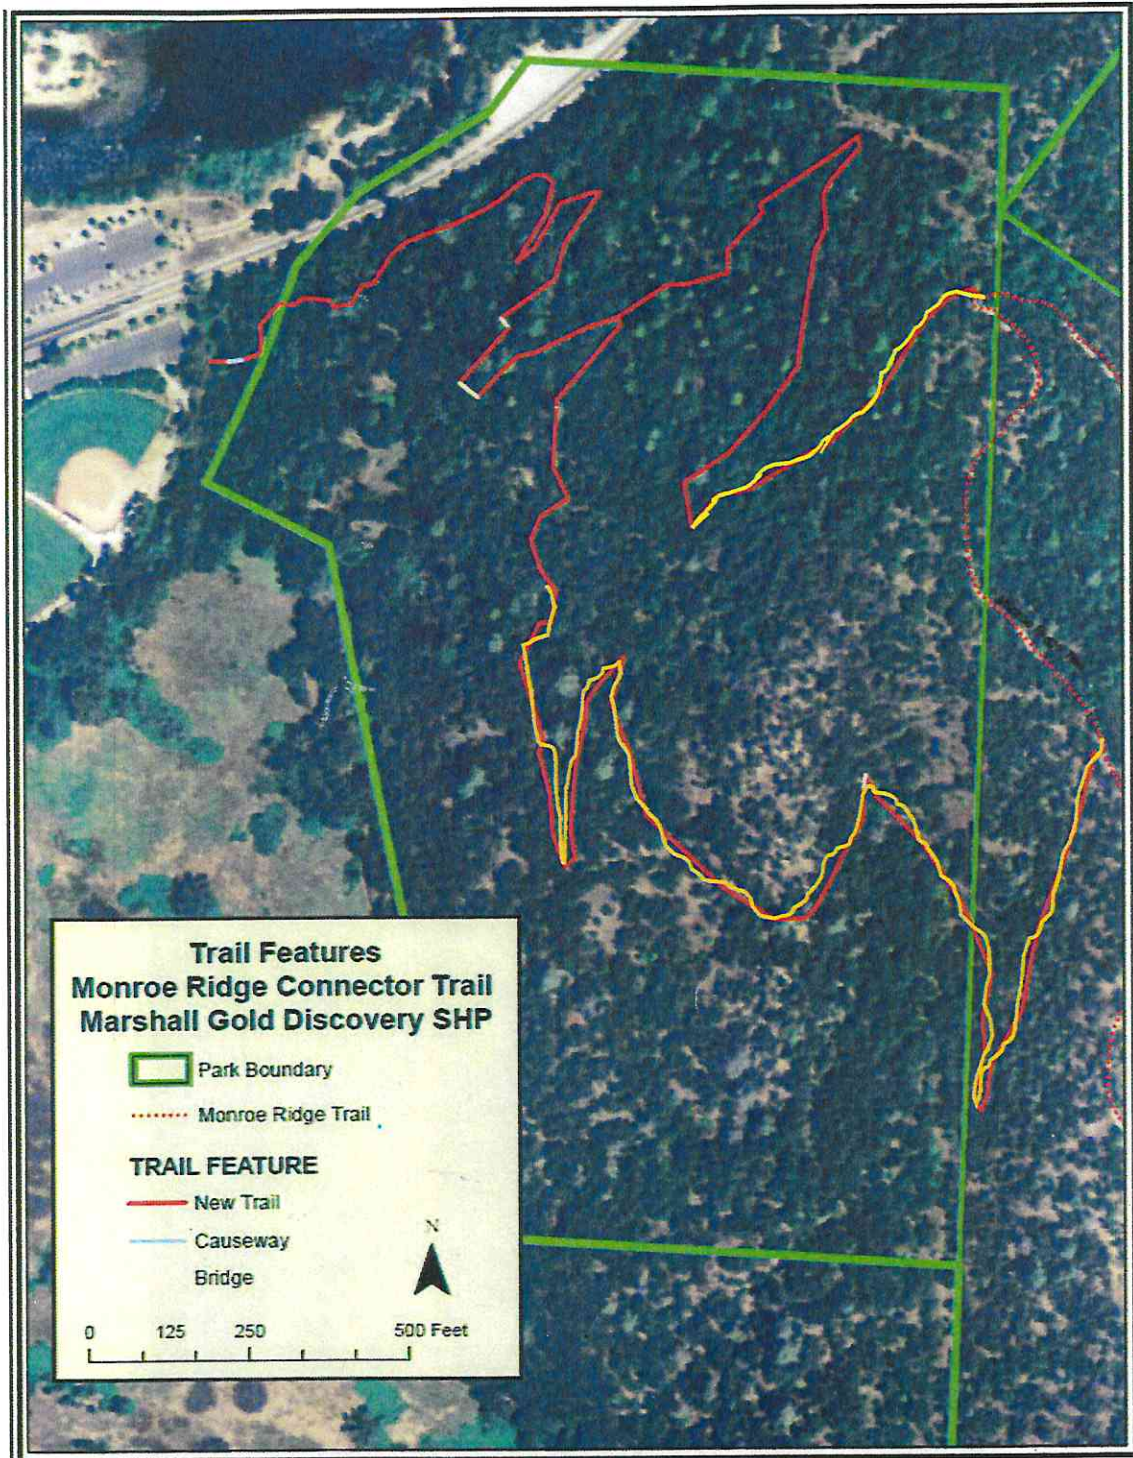

Monroe Ridge Connector Trail – CCC work (summer 2019)

- **Orange** – Trail brushed and cut by CCC...summer 2019 (South Entrance)
- **Yellow** – Trail brushed only by CCC...summer 2019 (North Entrance)