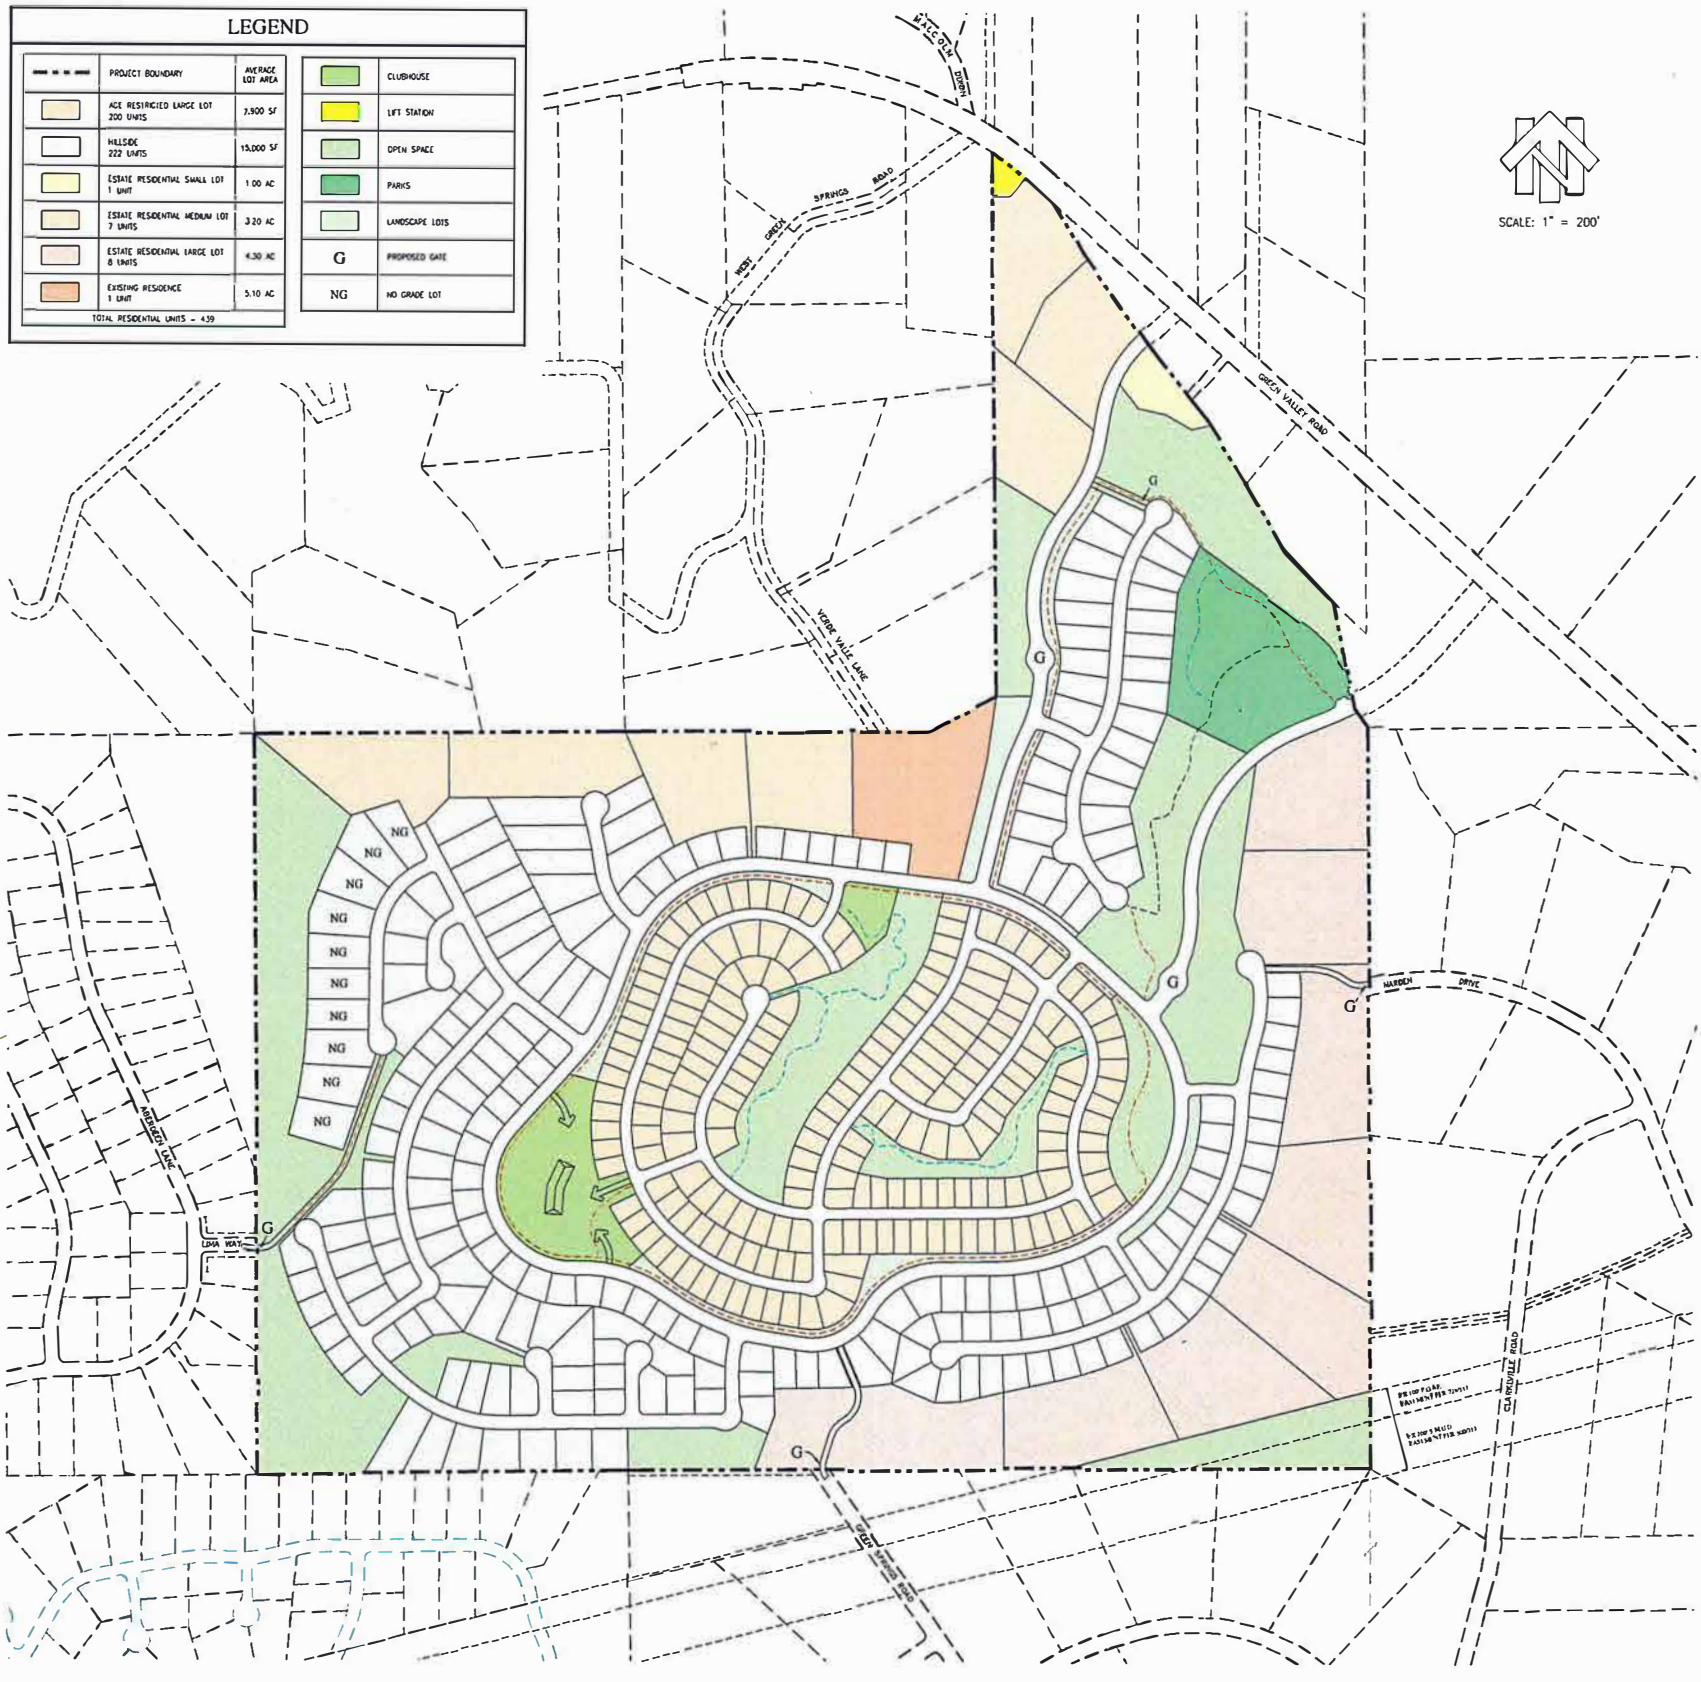

# LAND USE EXHIBIT GENERATIONS AT GREEN VALLEY

COUNTY OF EL DORADO

AUGUST, 2017

STATE OF CALIFORNIA

LEGEND	
	PROJECT BOUNDARY
	AGE RESTRICTED LARGE LOT 200 UNITS
	HILLSIDE 222 UNITS
	ESTATE RESIDENTIAL SMALL LOT 1 UNIT
	ESTATE RESIDENTIAL MEDIUM LOT 7 UNITS
	ESTATE RESIDENTIAL LARGE LOT 8 UNITS
	EXISTING RESIDENCE 1 UNIT
TOTAL RESIDENTIAL UNITS = 439	
	CLUBHOUSE
	LIFT STATION
	OPEN SPACE
	PARKS
	LANDSCAPE LOTS
	PROPOSED GATE
	NO GRADE LOT

SCALE: 1" = 200'

**GENERATIONS AT GREEN VALLEY**  
VIEW SHED FROM GREEN VALLEY ROAD