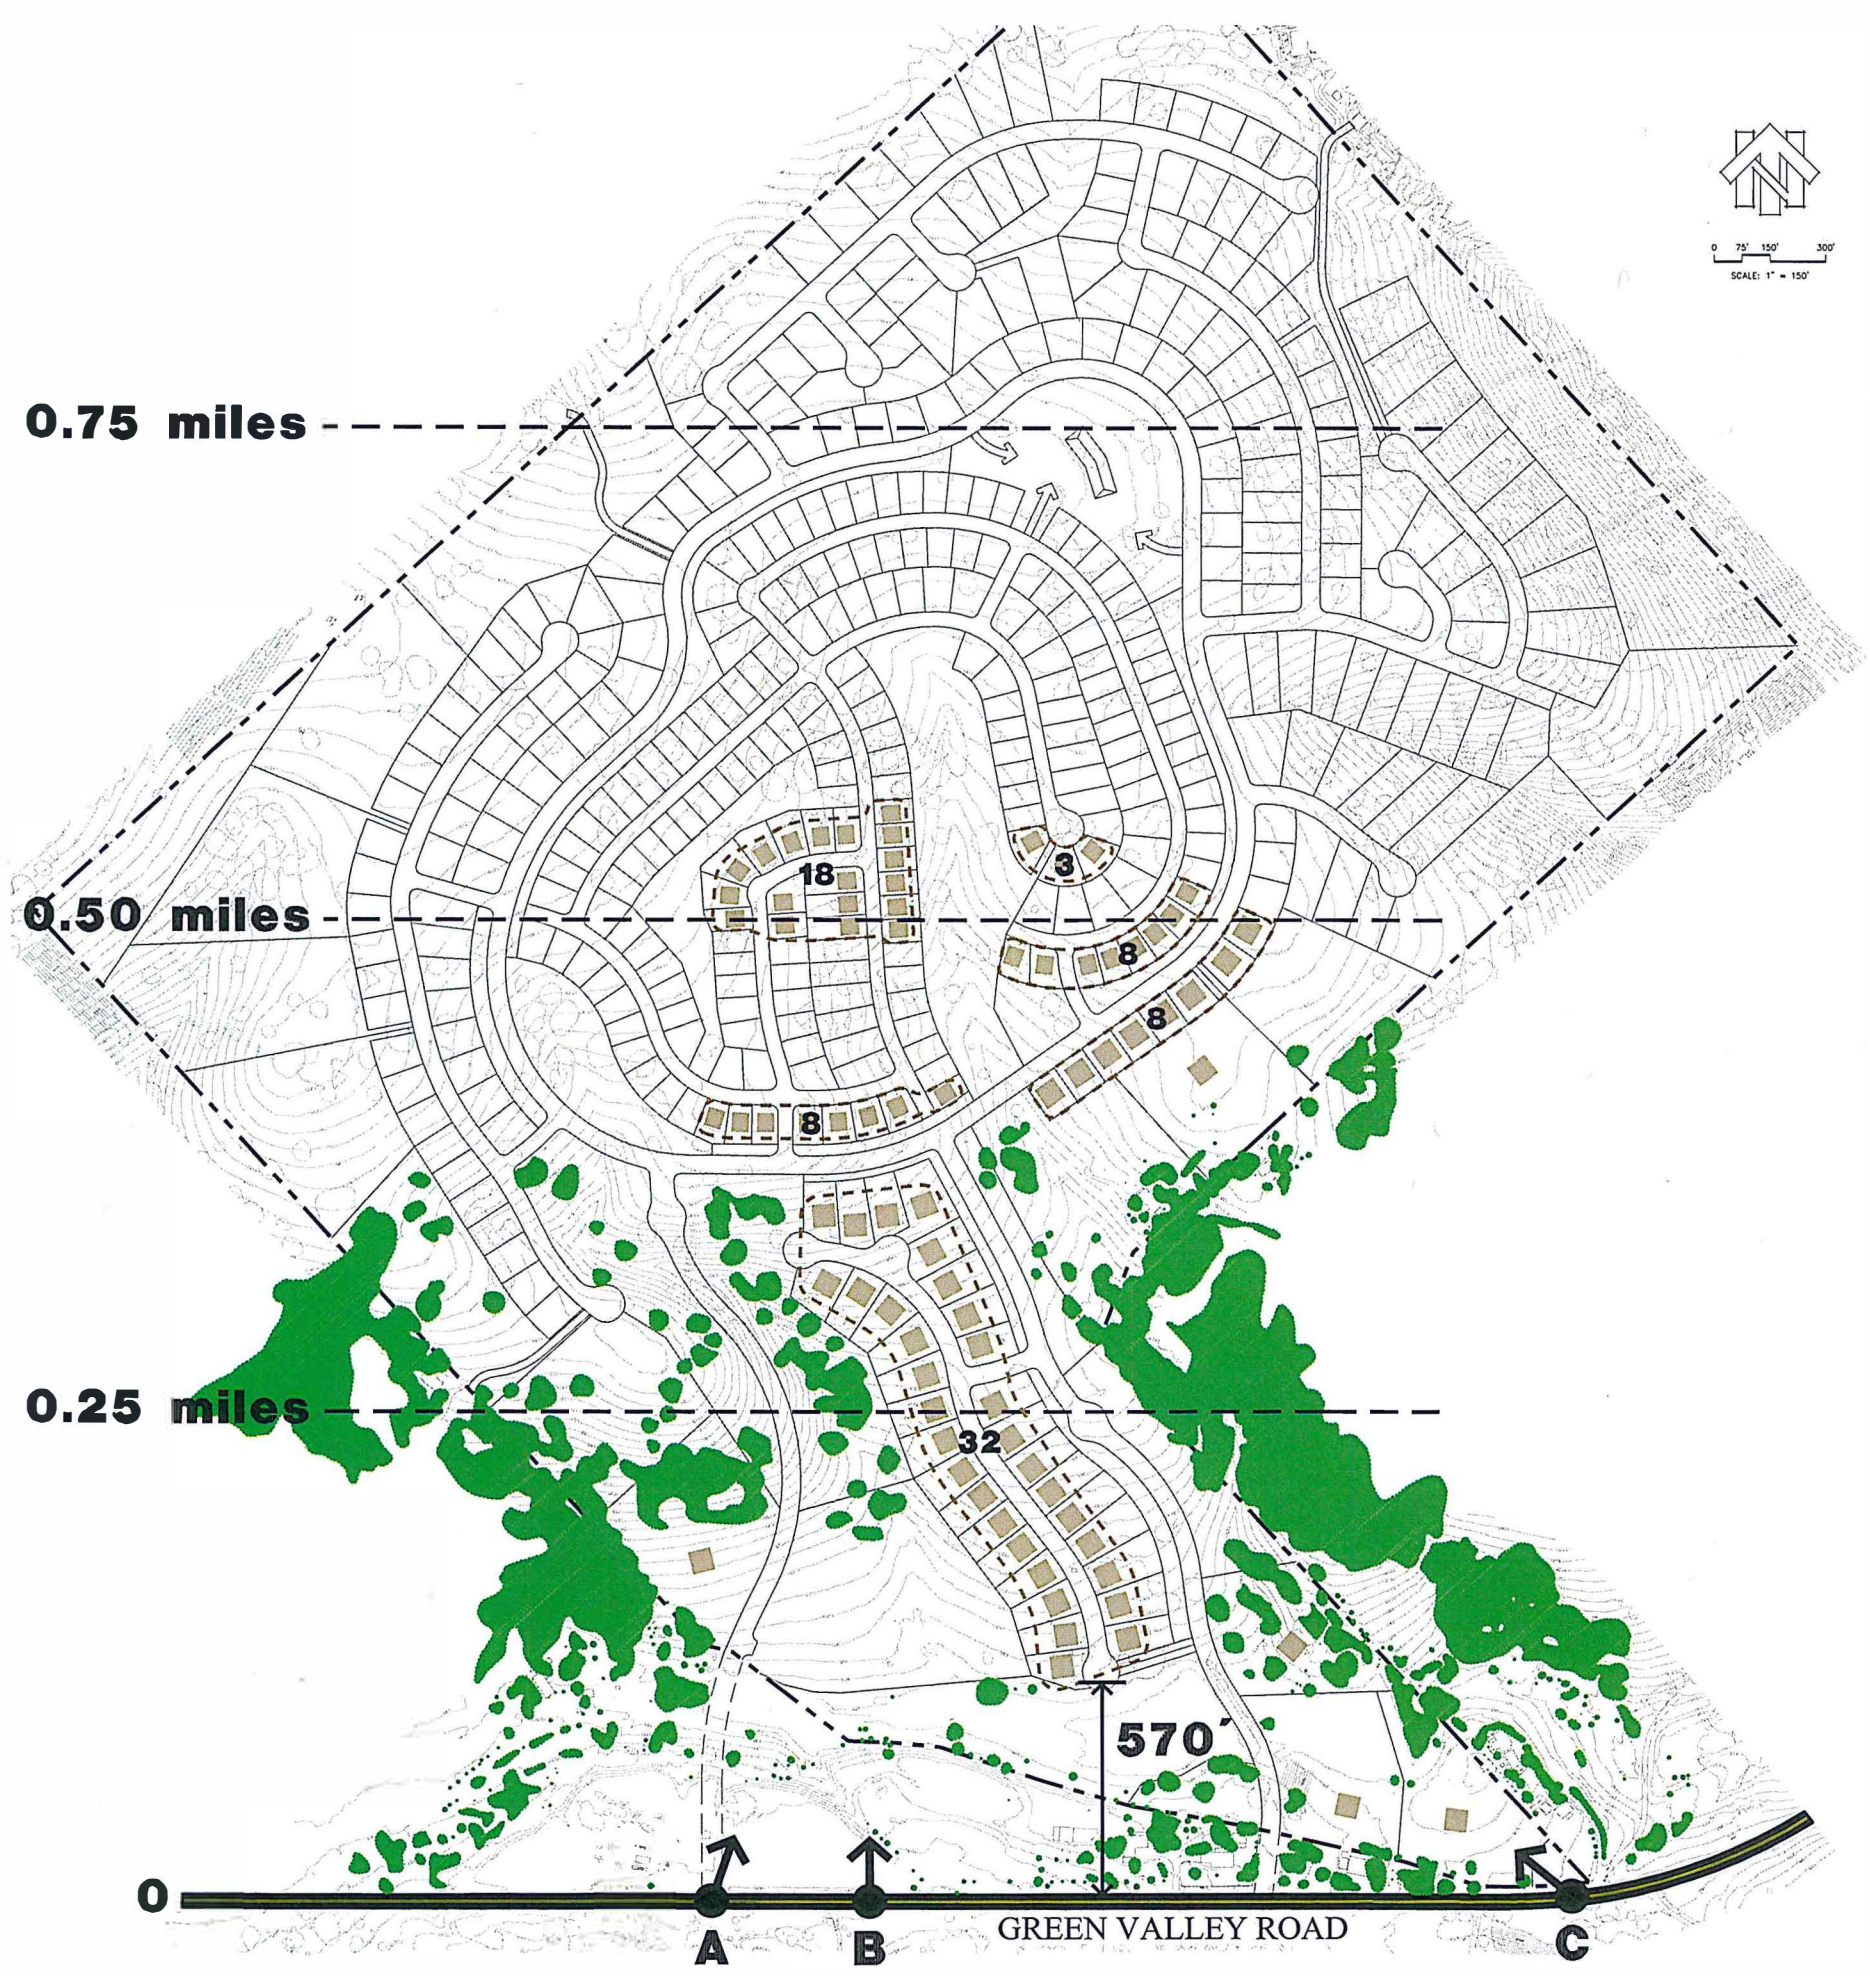

# 55

# LAND USE EXHIBIT GENERATIONS AT GREEN VALLEY

COUNTY OF EL DORADO

AUGUST, 2017

STATE OF CALIFORNIA

LEGEND	
	PROJECT BOUNDARY
	AGE RESTRICTED LARGE LOT 200 UNITS
	HILLSIDE 222 UNITS
	ESTATE RESIDENTIAL SMALL LOT 1 UNIT
	ESTATE RESIDENTIAL MEDIUM LOT 7 UNITS
	ESTATE RESIDENTIAL LARGE LOT 8 UNITS
	EXISTING RESIDENCE 1 UNIT
TOTAL RESIDENTIAL UNITS = 439	
	CLUBHOUSE
	LIFT STATION
	OPEN SPACE
	PARKS
	LANDSCAPE LOTS
	PROPOSED GATE
	NO GRADE LOT

SCALE: 1" = 200'

**GENERATIONS AT GREEN VALLEY**  
VIEW SHED FROM GREEN VALLEY ROAD