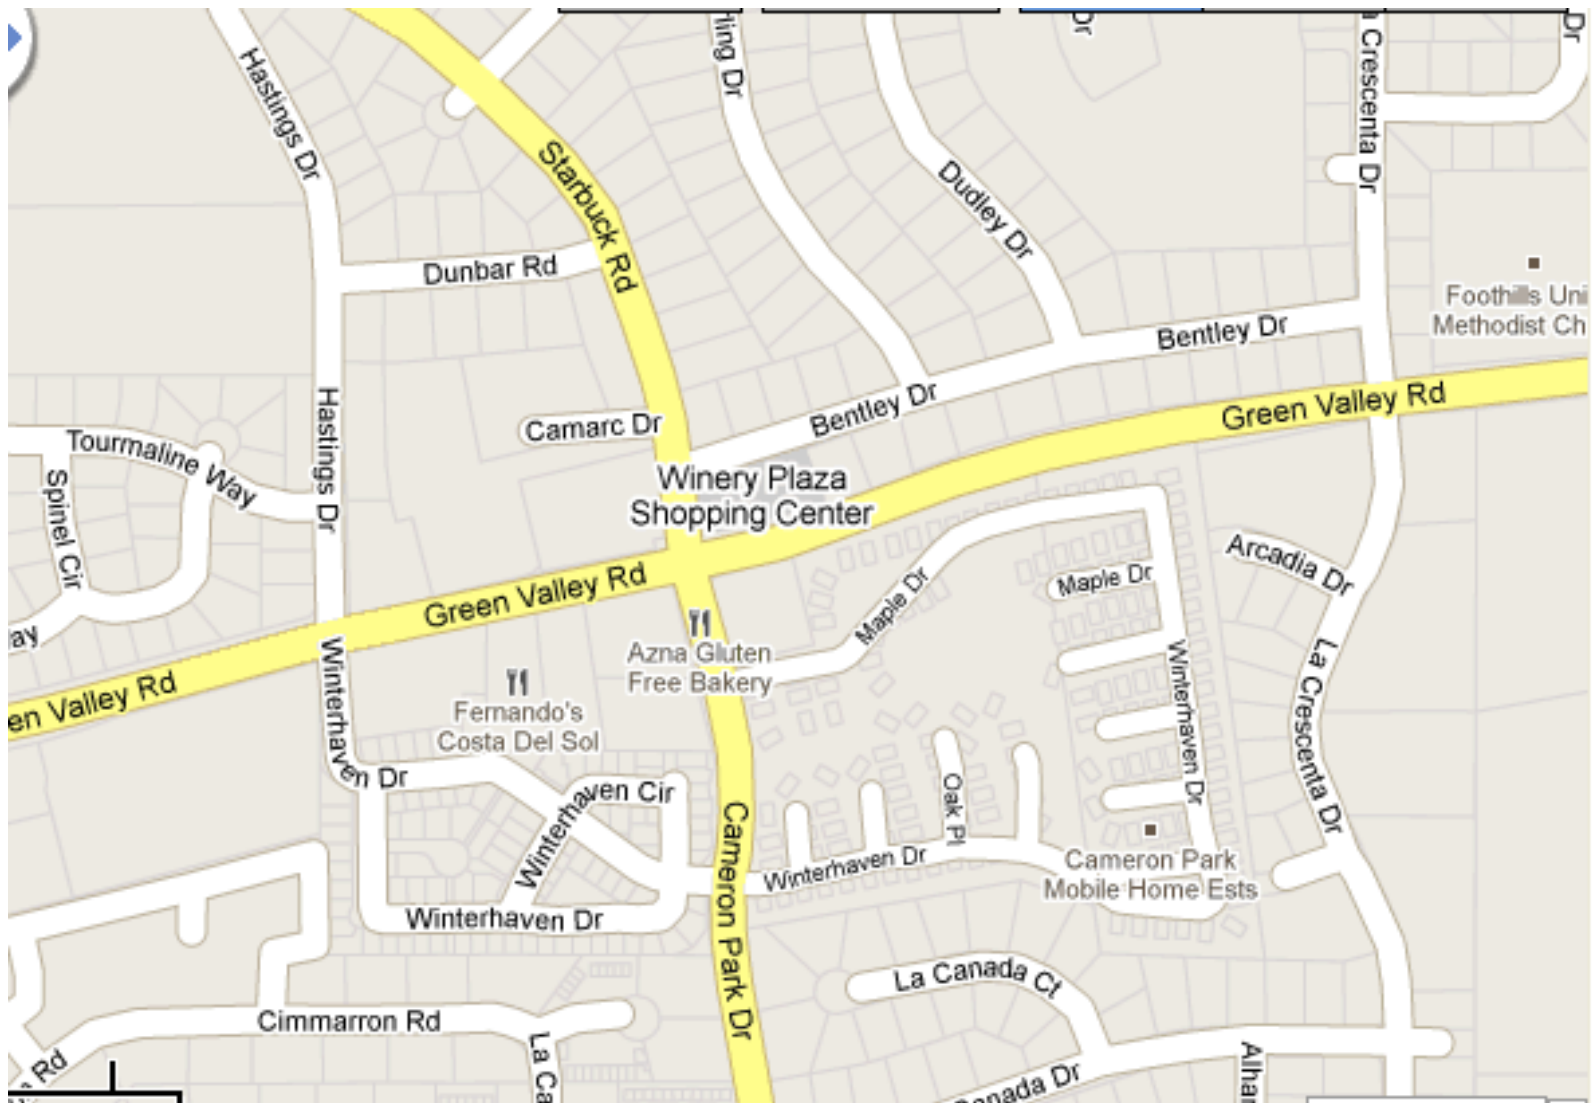

**Vicinity Map
Rite Aid at Cameron Ranch**

Green Valley Road and Starbuck Road