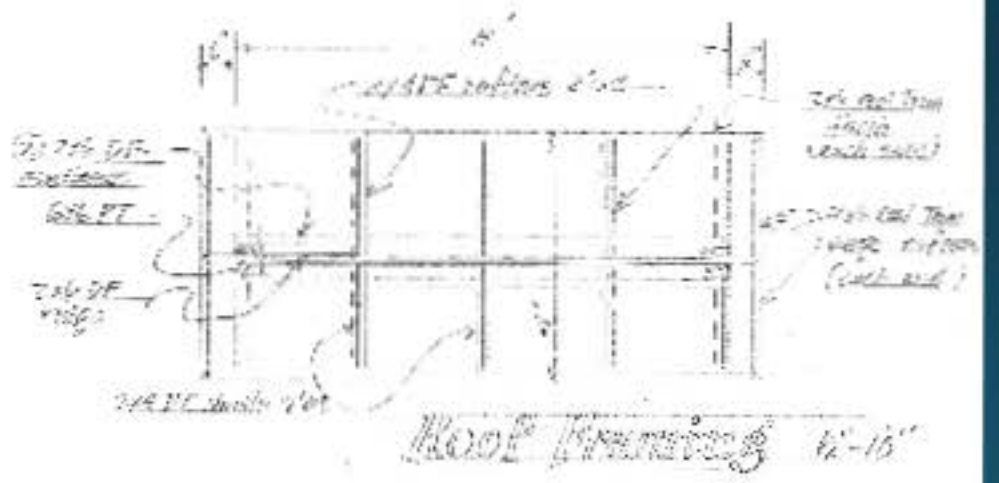

Eagle Project

Pioneer Park Disc Golf Course

Michael Murdock

1/2" Scale
End View of Roof (END VIEW)
 scale: 1/2" = 15'

Front/Rear Elevation
 (copy from end view) scale: 1/2" = 15'

Pioneer Park

DISC GOLF COURSE