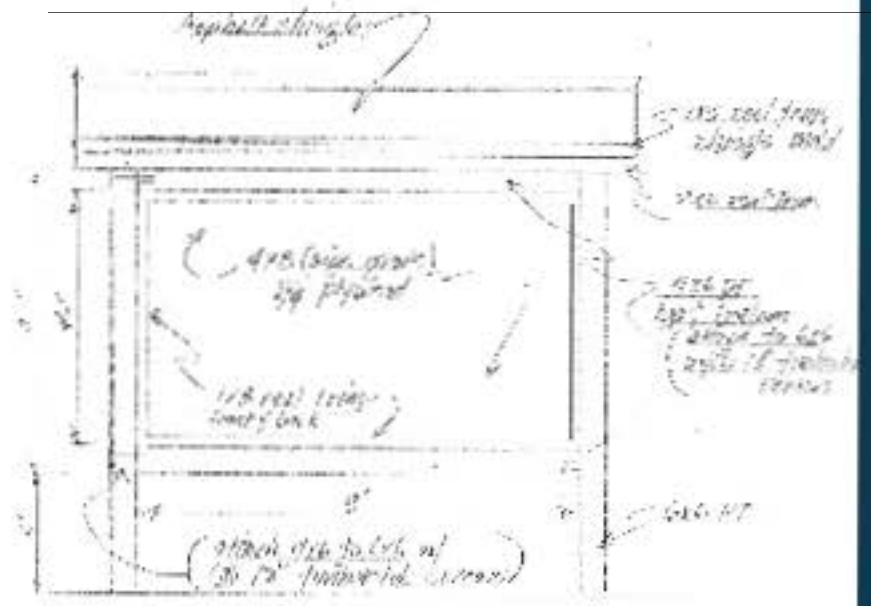

Eagle Project

Pioneer Park Disc Golf Course

Michael Murdock

1/2" Scale
End View of Roof (END VIEW)
 scale: 1/2" = 15'

Front/Rear Elevation
 (copy from end view) scale: 1/2" = 15'

Pioneer Park

DISC GOLF COURSE