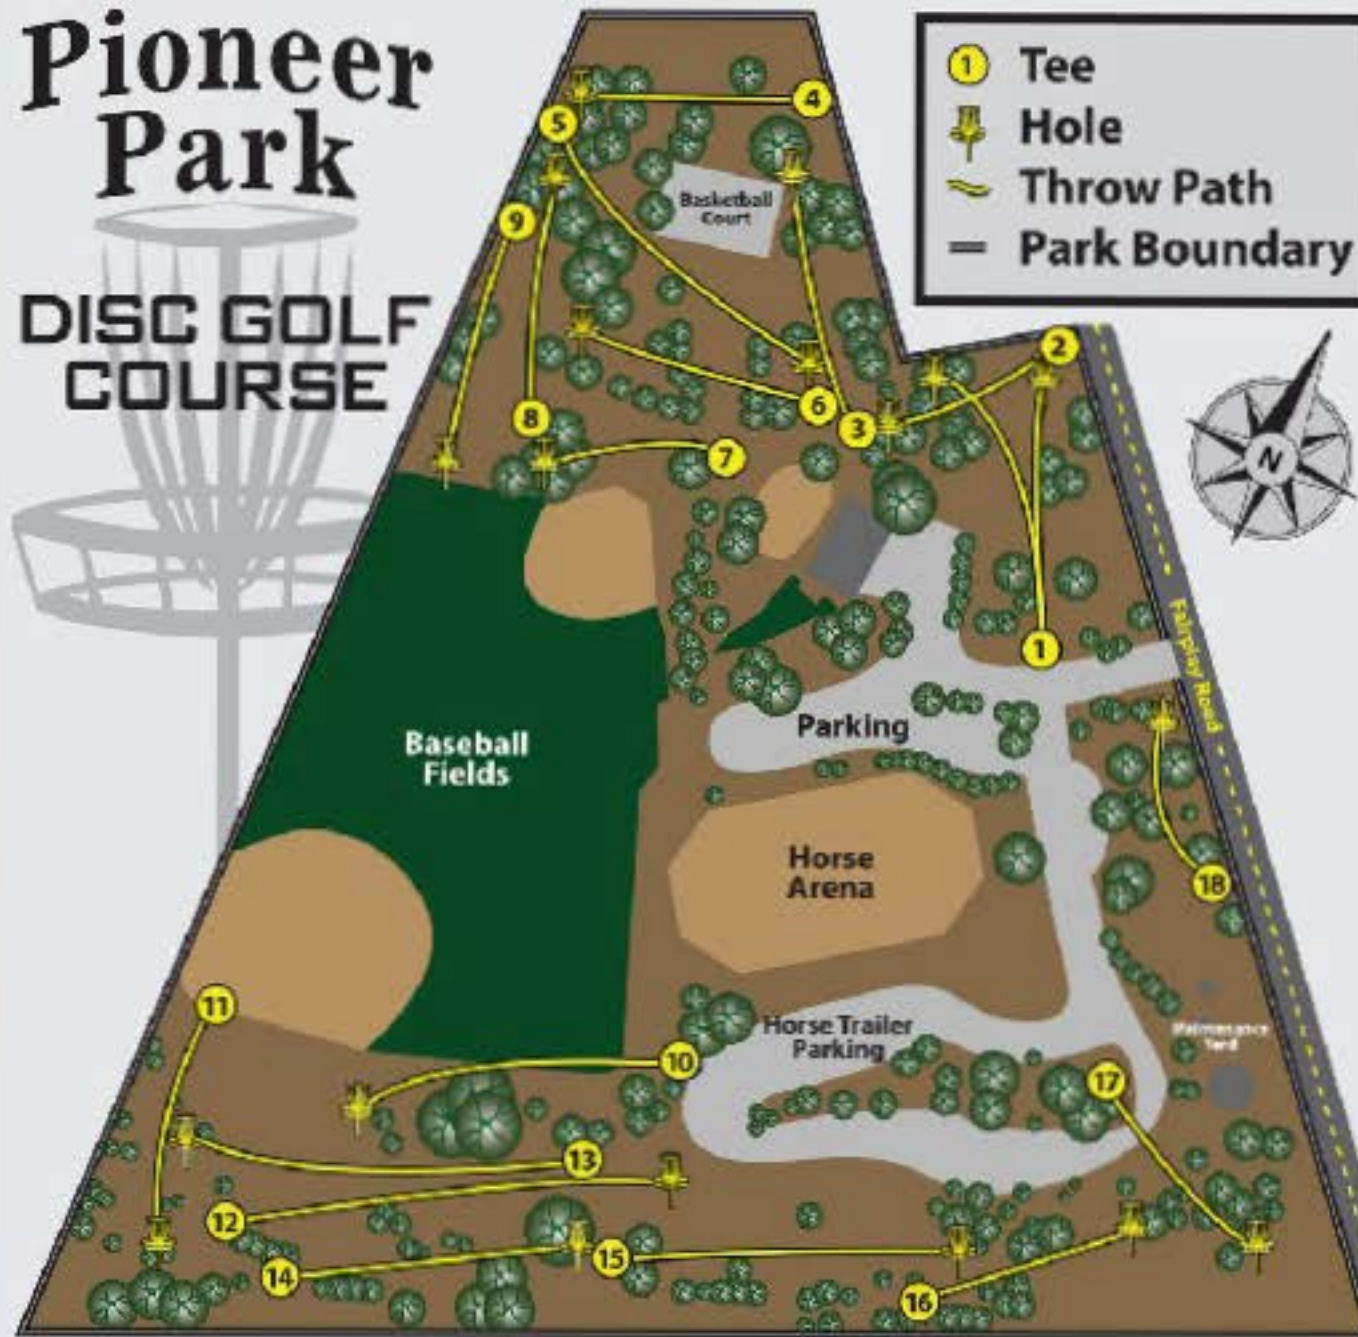

Eagle Project

Pioneer Park Disc Golf Course

Michael Murdock

1/2" Scale
End View of Roof (END VIEW)
 scale: 1/2" = 15'

Front/Rear Elevation
 (copy from end view) scale: 1/2" = 15'

Pioneer Park

DISC GOLF COURSE

Eagle Project of
Michael Murdock, Troop 858

Funded by El Dorado County through the
Cultural and Community Development Grant

Pioneer Park

DISC GOLF COURSE

FAK Pro: 3 Beginner: 4	Player				
	1	2	3	4	5
Hole 1					
Hole 2					
Hole 3					
Hole 4					
Hole 5					
Hole 6					
Hole 7					
Hole 8					
Hole 9					
Hole 10					
Hole 11					
Hole 12					
Hole 13					
Hole 14					
Hole 15					
Hole 16					
Hole 17					
Hole 18					
Total					

Pioneer Park DISC GOLF COURSE

6740 Fairplay Rd - Somerset, CA 95684

Pioneer Park
DISC GOLF COURSE

PIONEER PARK
Disc Golf Course