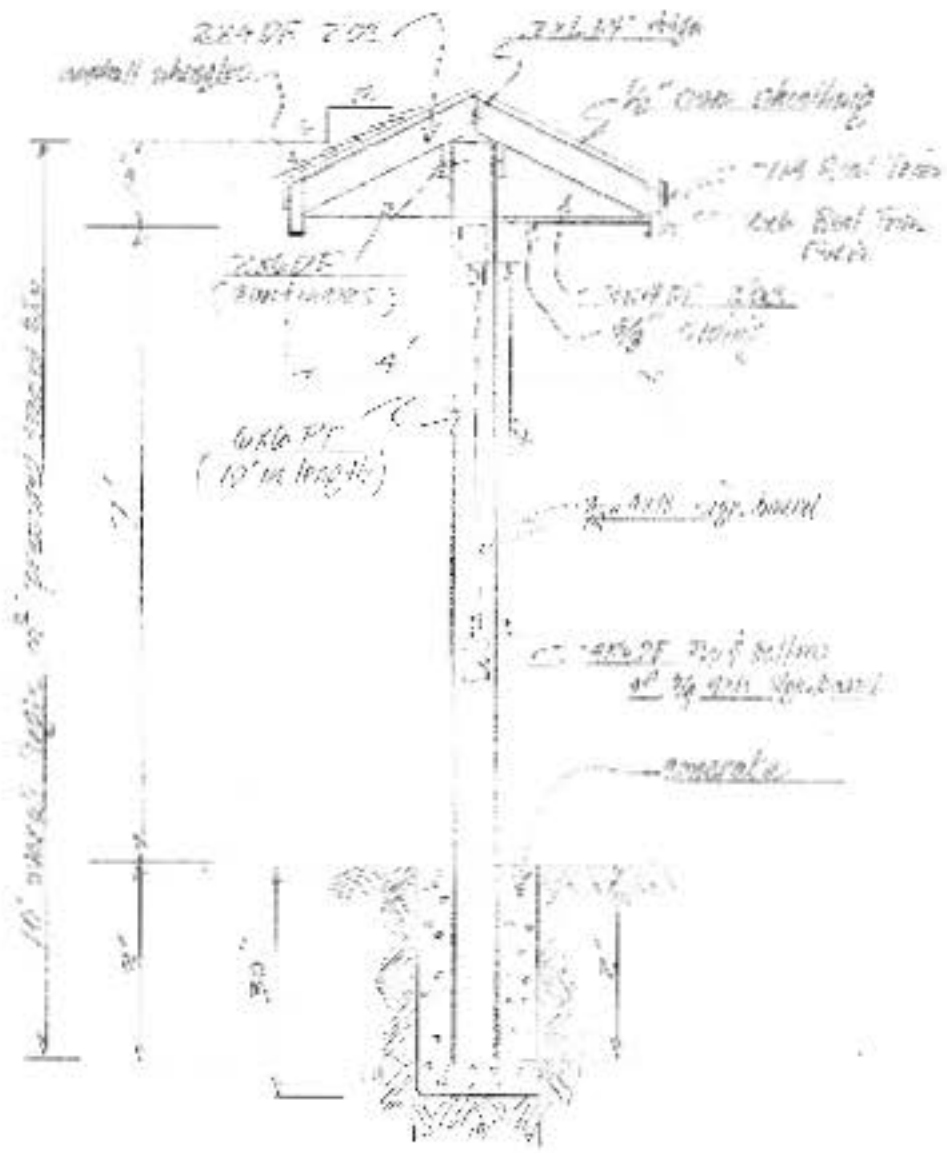

Eagle Project

Pioneer Park Disc Golf Course

Michael Murdock

1/2" Scale
End View of Roof (END VIEW)
 scale: 1/2" = 15'

Front/Rear Elevation
 (copy from end view) scale: 1/2" = 15'

Pioneer Park

DISC GOLF COURSE

Eagle Project of
Michael Murdock, Troop 858

Funded by El Dorado County through the
Cultural and Community Development Grant

Pioneer Park

DISC GOLF COURSE

FAK Pro: 3 Beginner: 4	Player				
	1	2	3	4	5
Hole 1					
Hole 2					
Hole 3					
Hole 4					
Hole 5					
Hole 6					
Hole 7					
Hole 8					
Hole 9					
Hole 10					
Hole 11					
Hole 12					
Hole 13					
Hole 14					
Hole 15					
Hole 16					
Hole 17					
Hole 18					
Total					