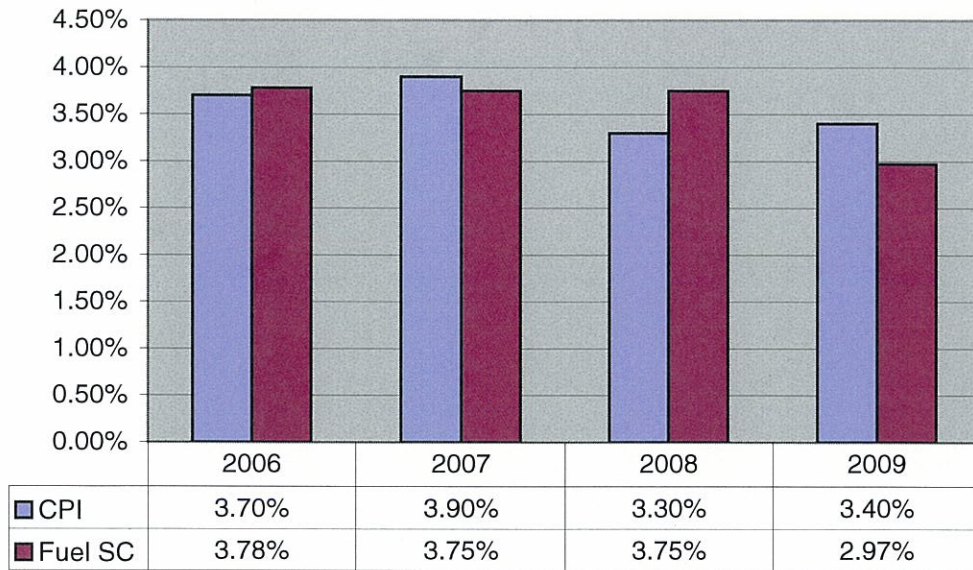

El Dorado Disposal Rate Increase Historical 2006-2009

*2009 CPI and Fuel Surcharge are proposed rate increases.

2003-2009 Producers Price Index (Diesel Fuel)