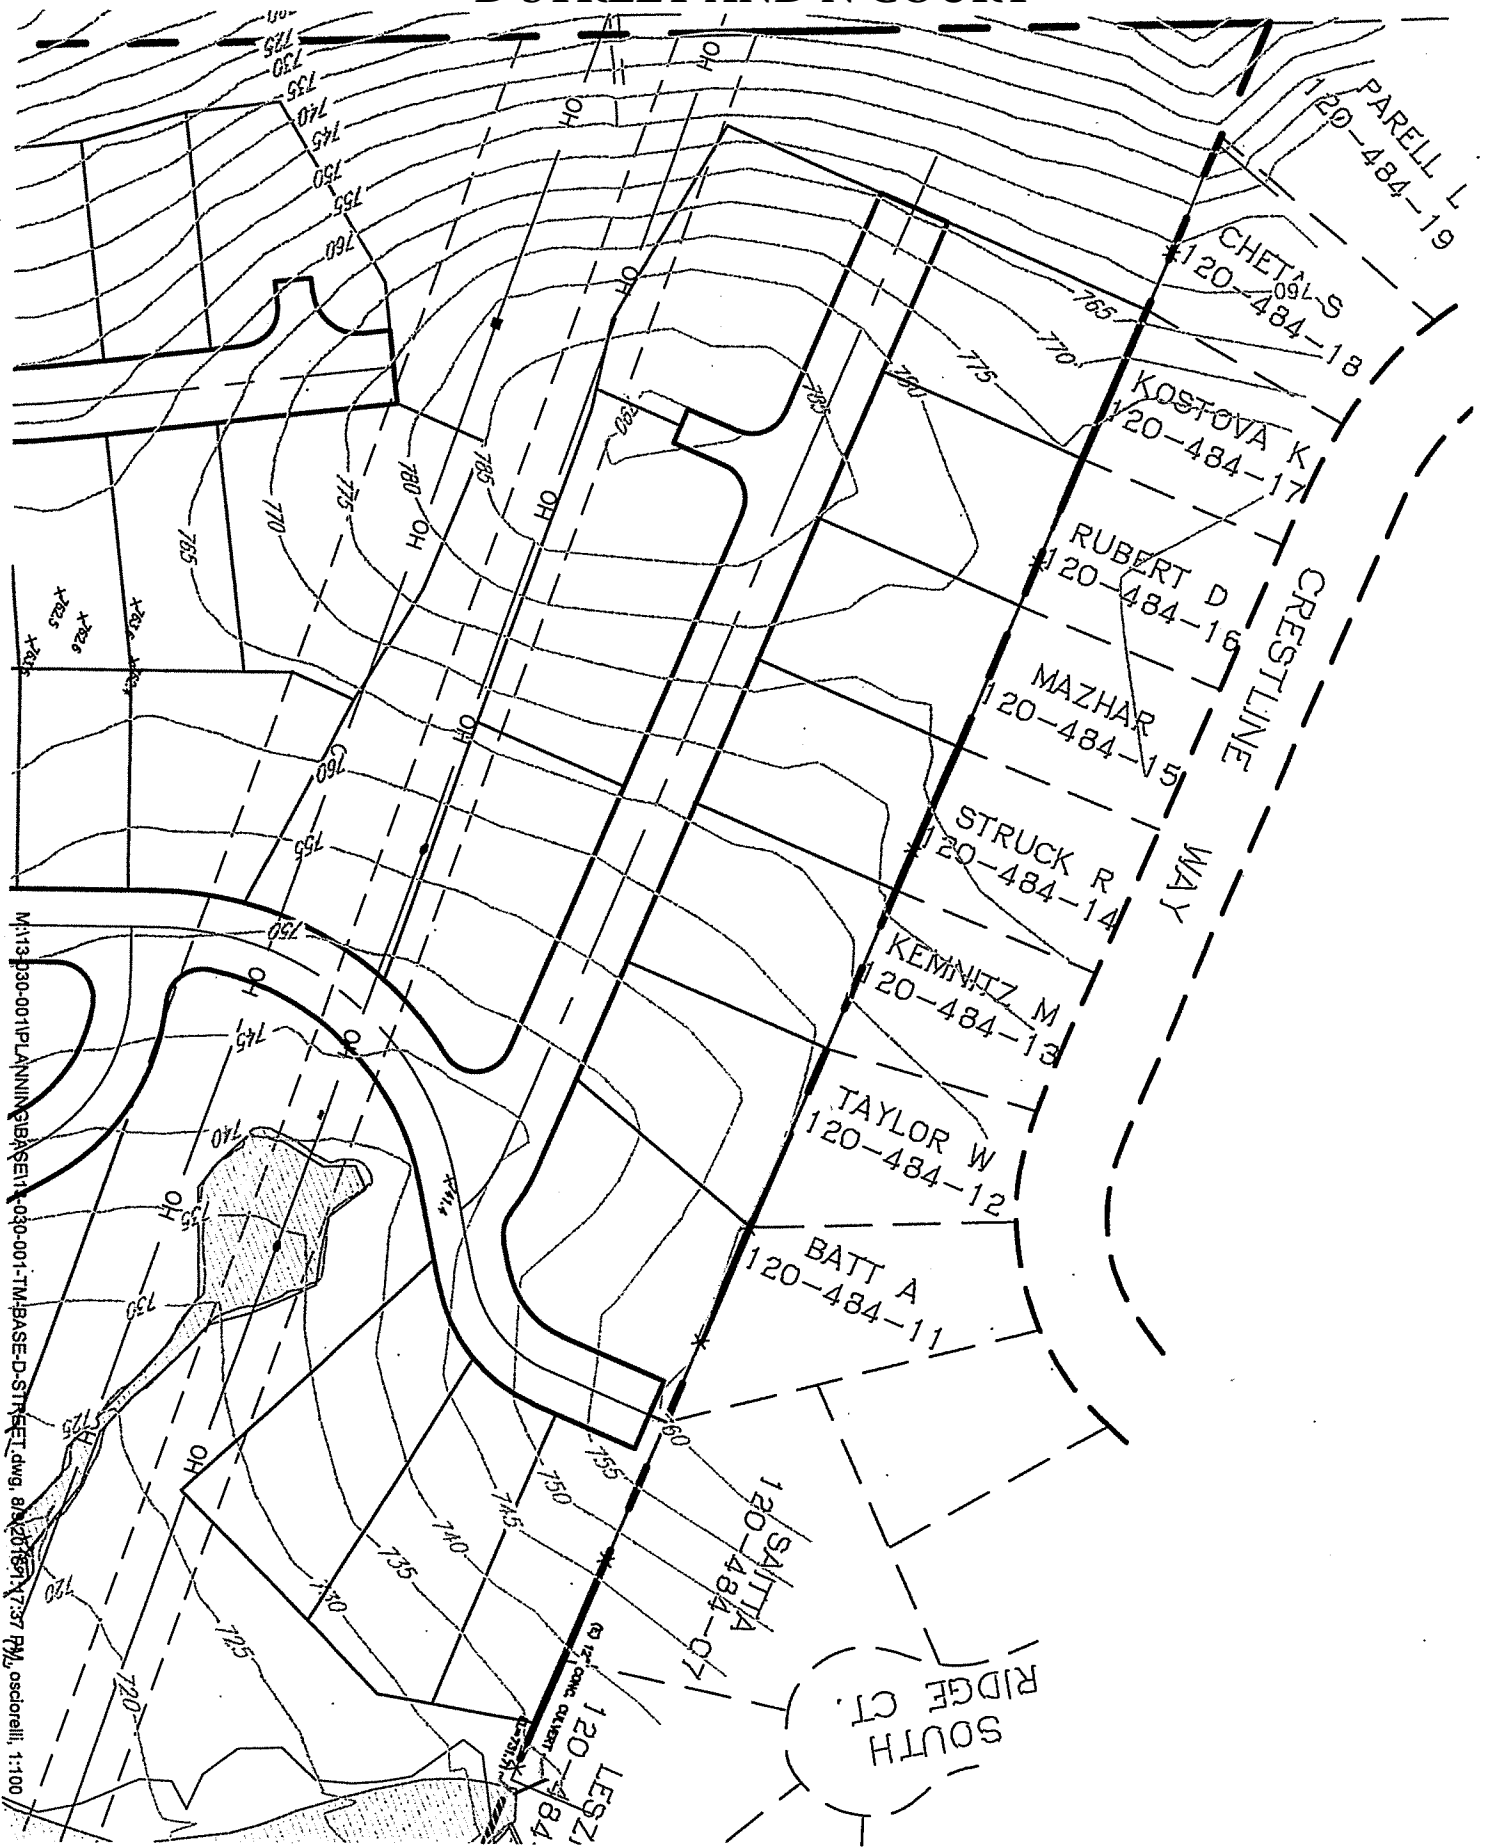

EXHIBIT P - PROPOSED CHANGE TO LOT PATTERN ON D STREET AND N COURT

M:\13-030-001\PLANNING\BASE\1-030-001-TM\BASE-D-STREET.dwg, 8/12/2015 1:37 PM, oscedrelli, 1:100