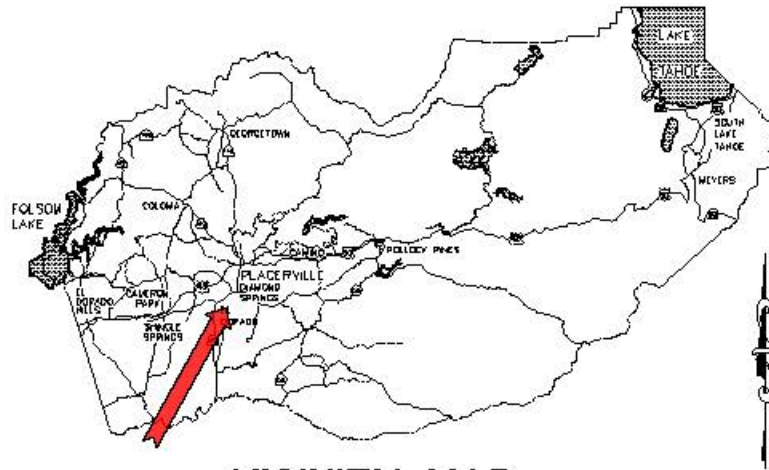

VICINITY MAP

El Dorado Trail – Missouri Flat Rd. to El Dorado Rd.

CIP # 97014

VICINITY MAP

COUNTY OF EL DORADO

County of El Dorado

Community Development Agency – Transportation Division

15-0440 A 1 of 1