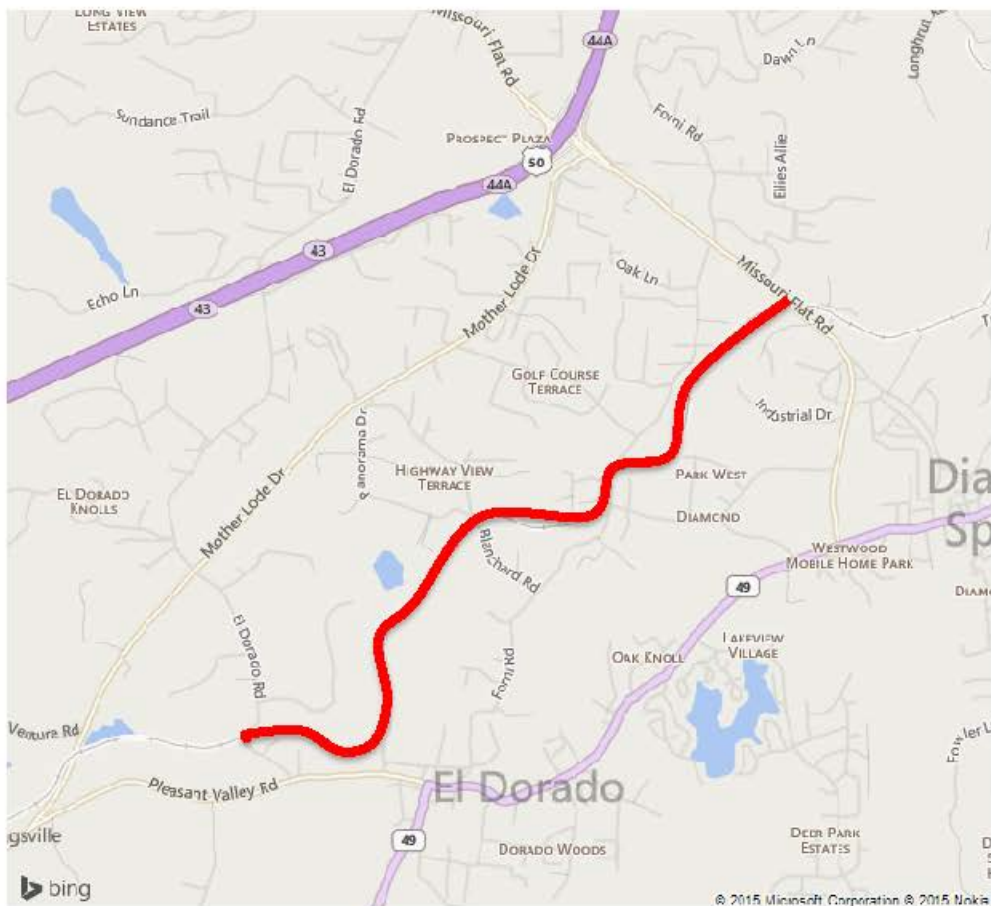

VICINITY MAP

El Dorado Trail – Missouri Flat Rd. to El Dorado Rd.

CIP # 97014

VICINITY MAP

COUNTY OF EL DORADO

County of El Dorado

Community Development Agency – Transportation Division

15-0440 A 1 of 1