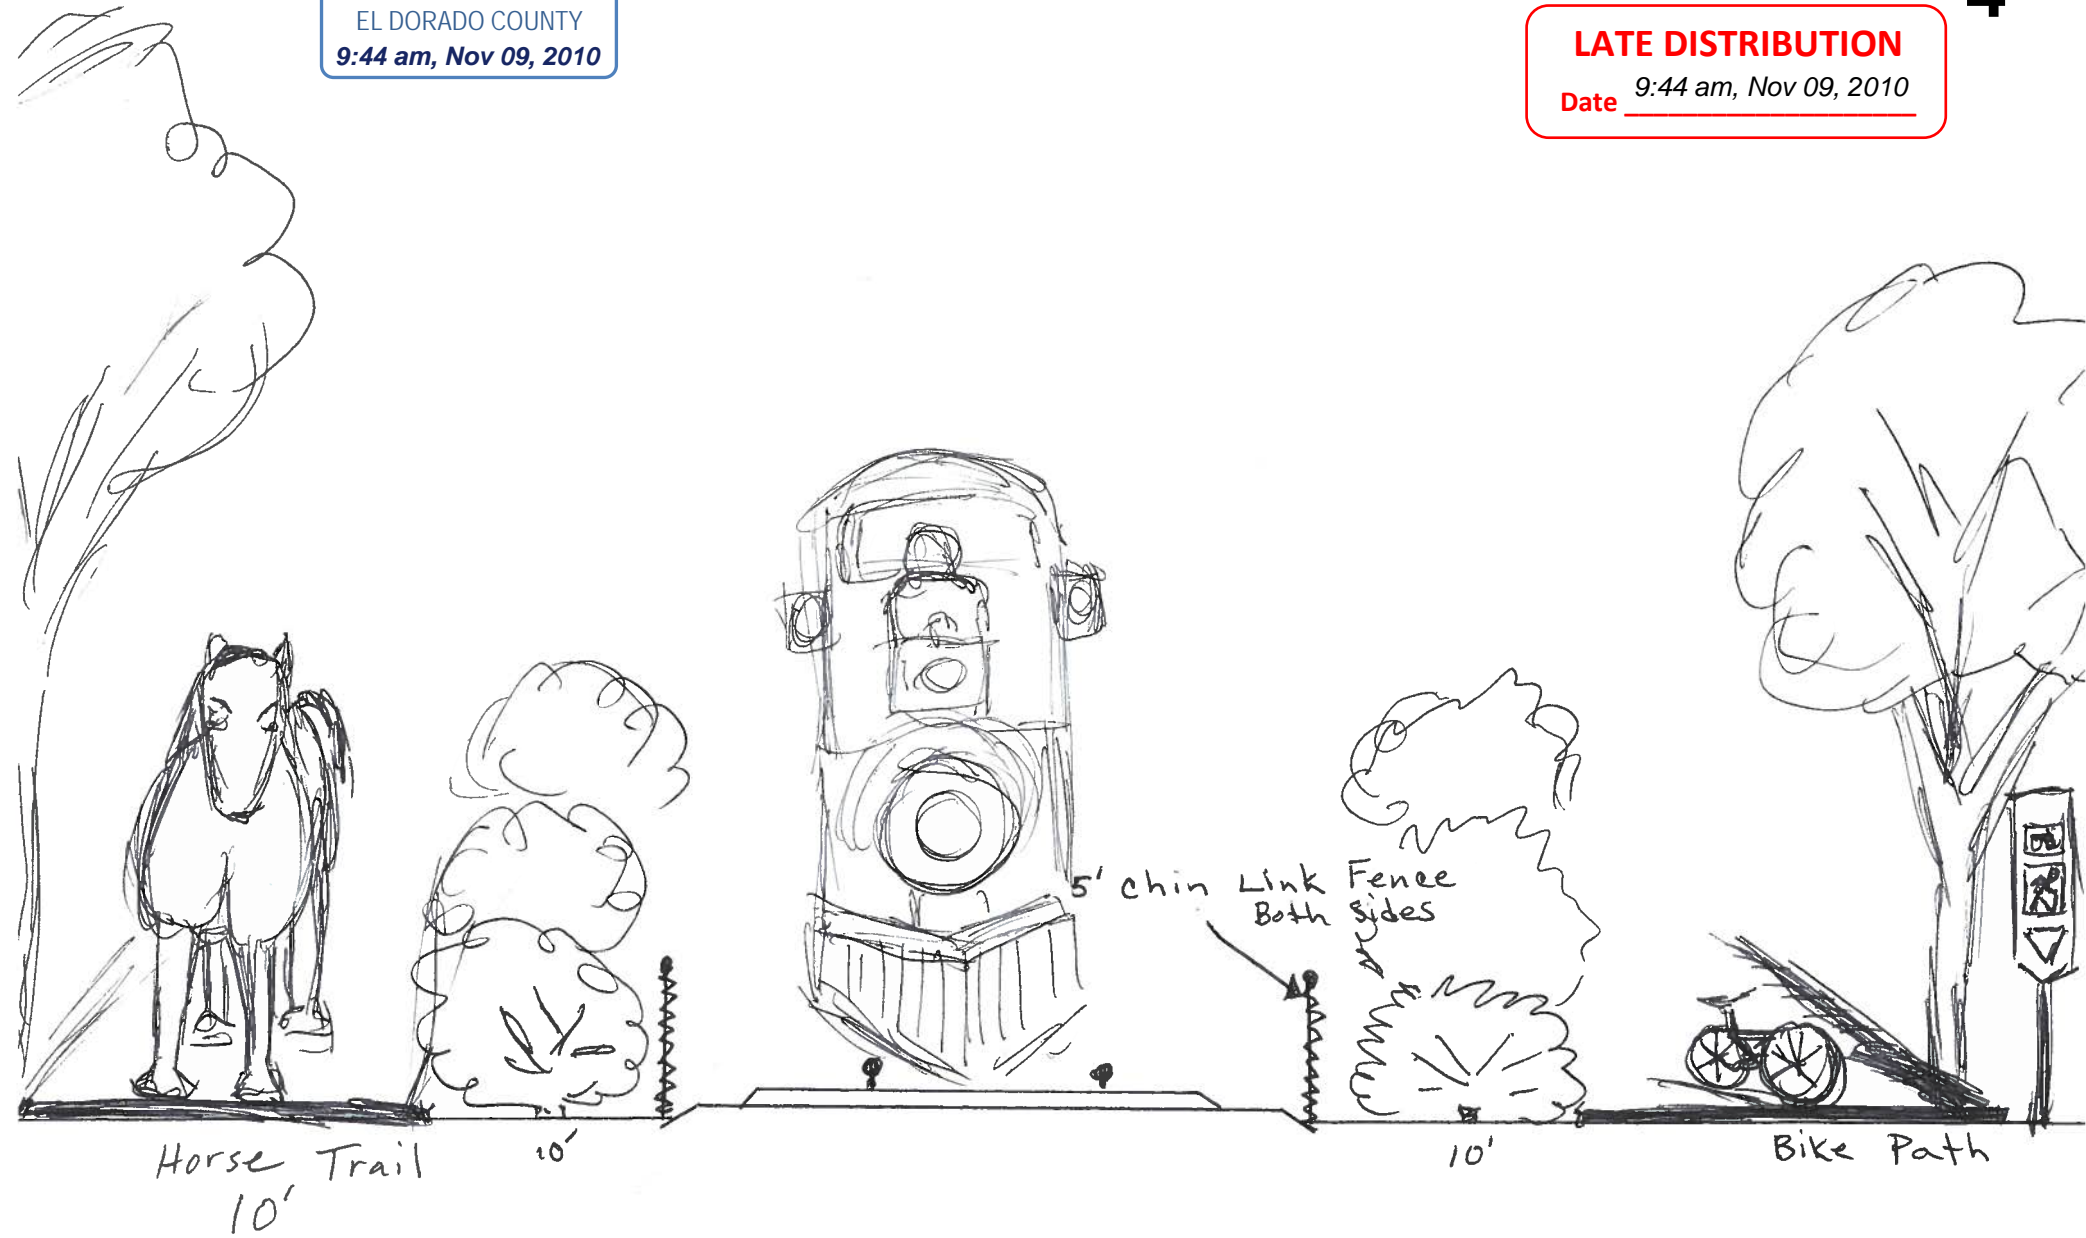

RECEIVED
BOARD OF SUPERVISORS
EL DORADO COUNTY
9:44 am, Nov 09, 2010

4

LATE DISTRIBUTION

Date 9:44 am, Nov 09, 2010

Submitted by Petty Nadine Pettit
#4
at Board Hearing of 11.8.10