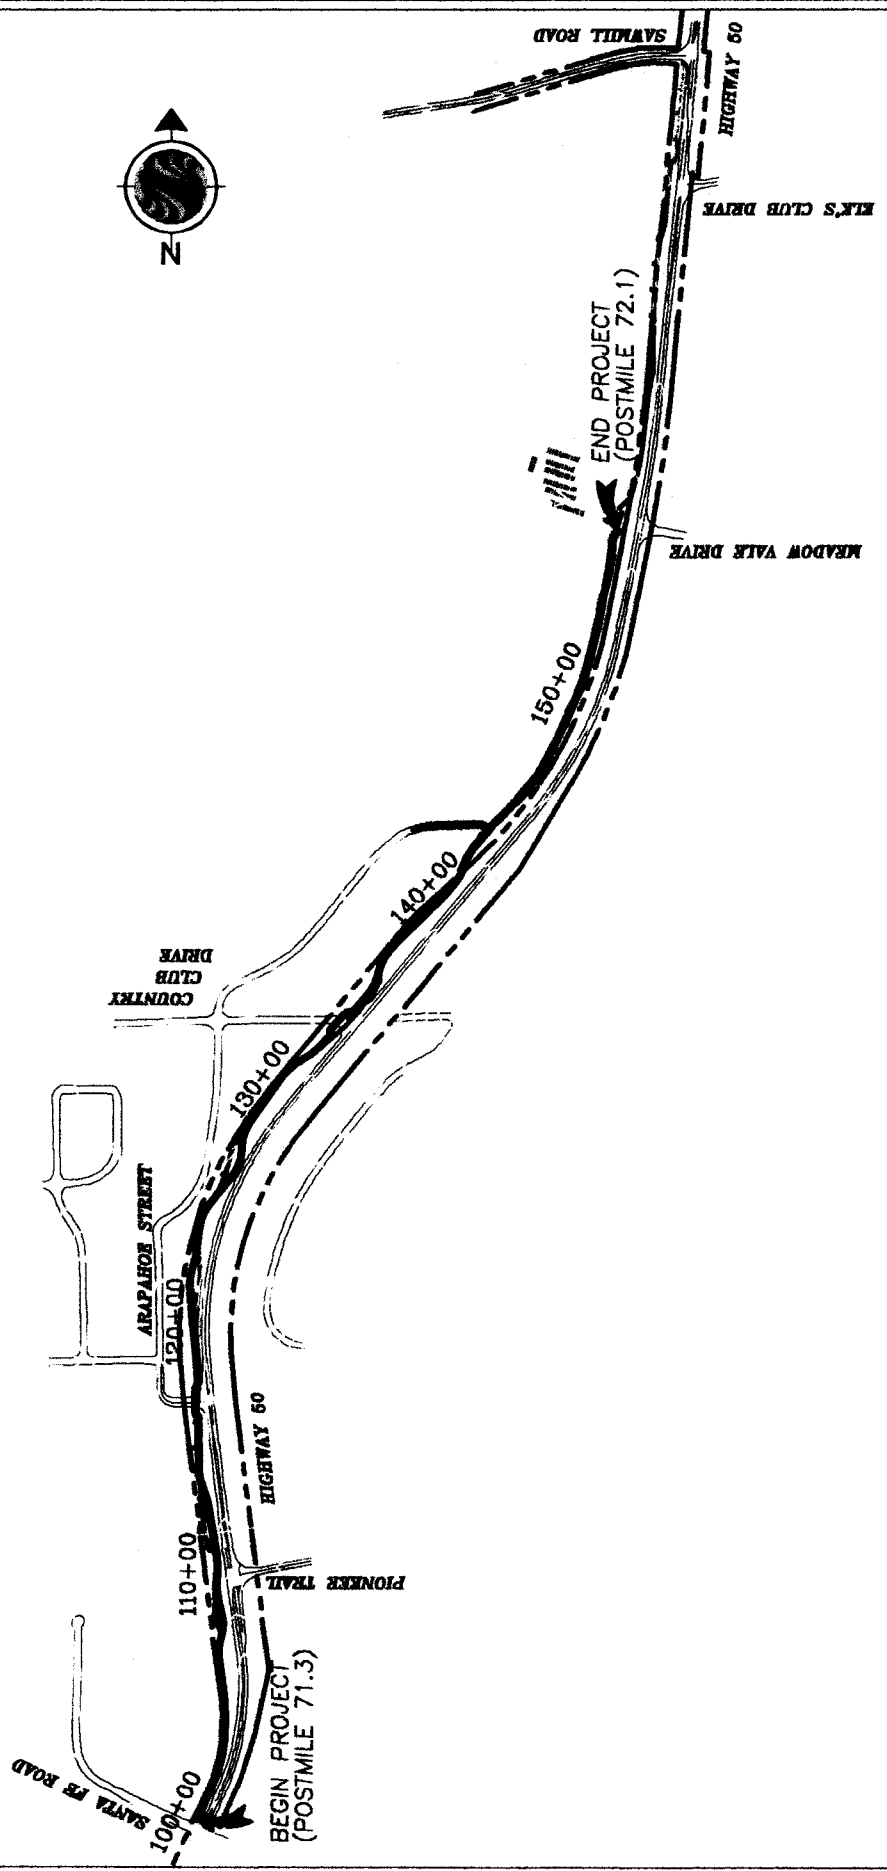

SAWMILL BIKE PATH

ED 50 PM 71.3 PM 71.9

EXHIBIT A

— BIKE PATH MAINTAINED BY EL DORADO COUNTY