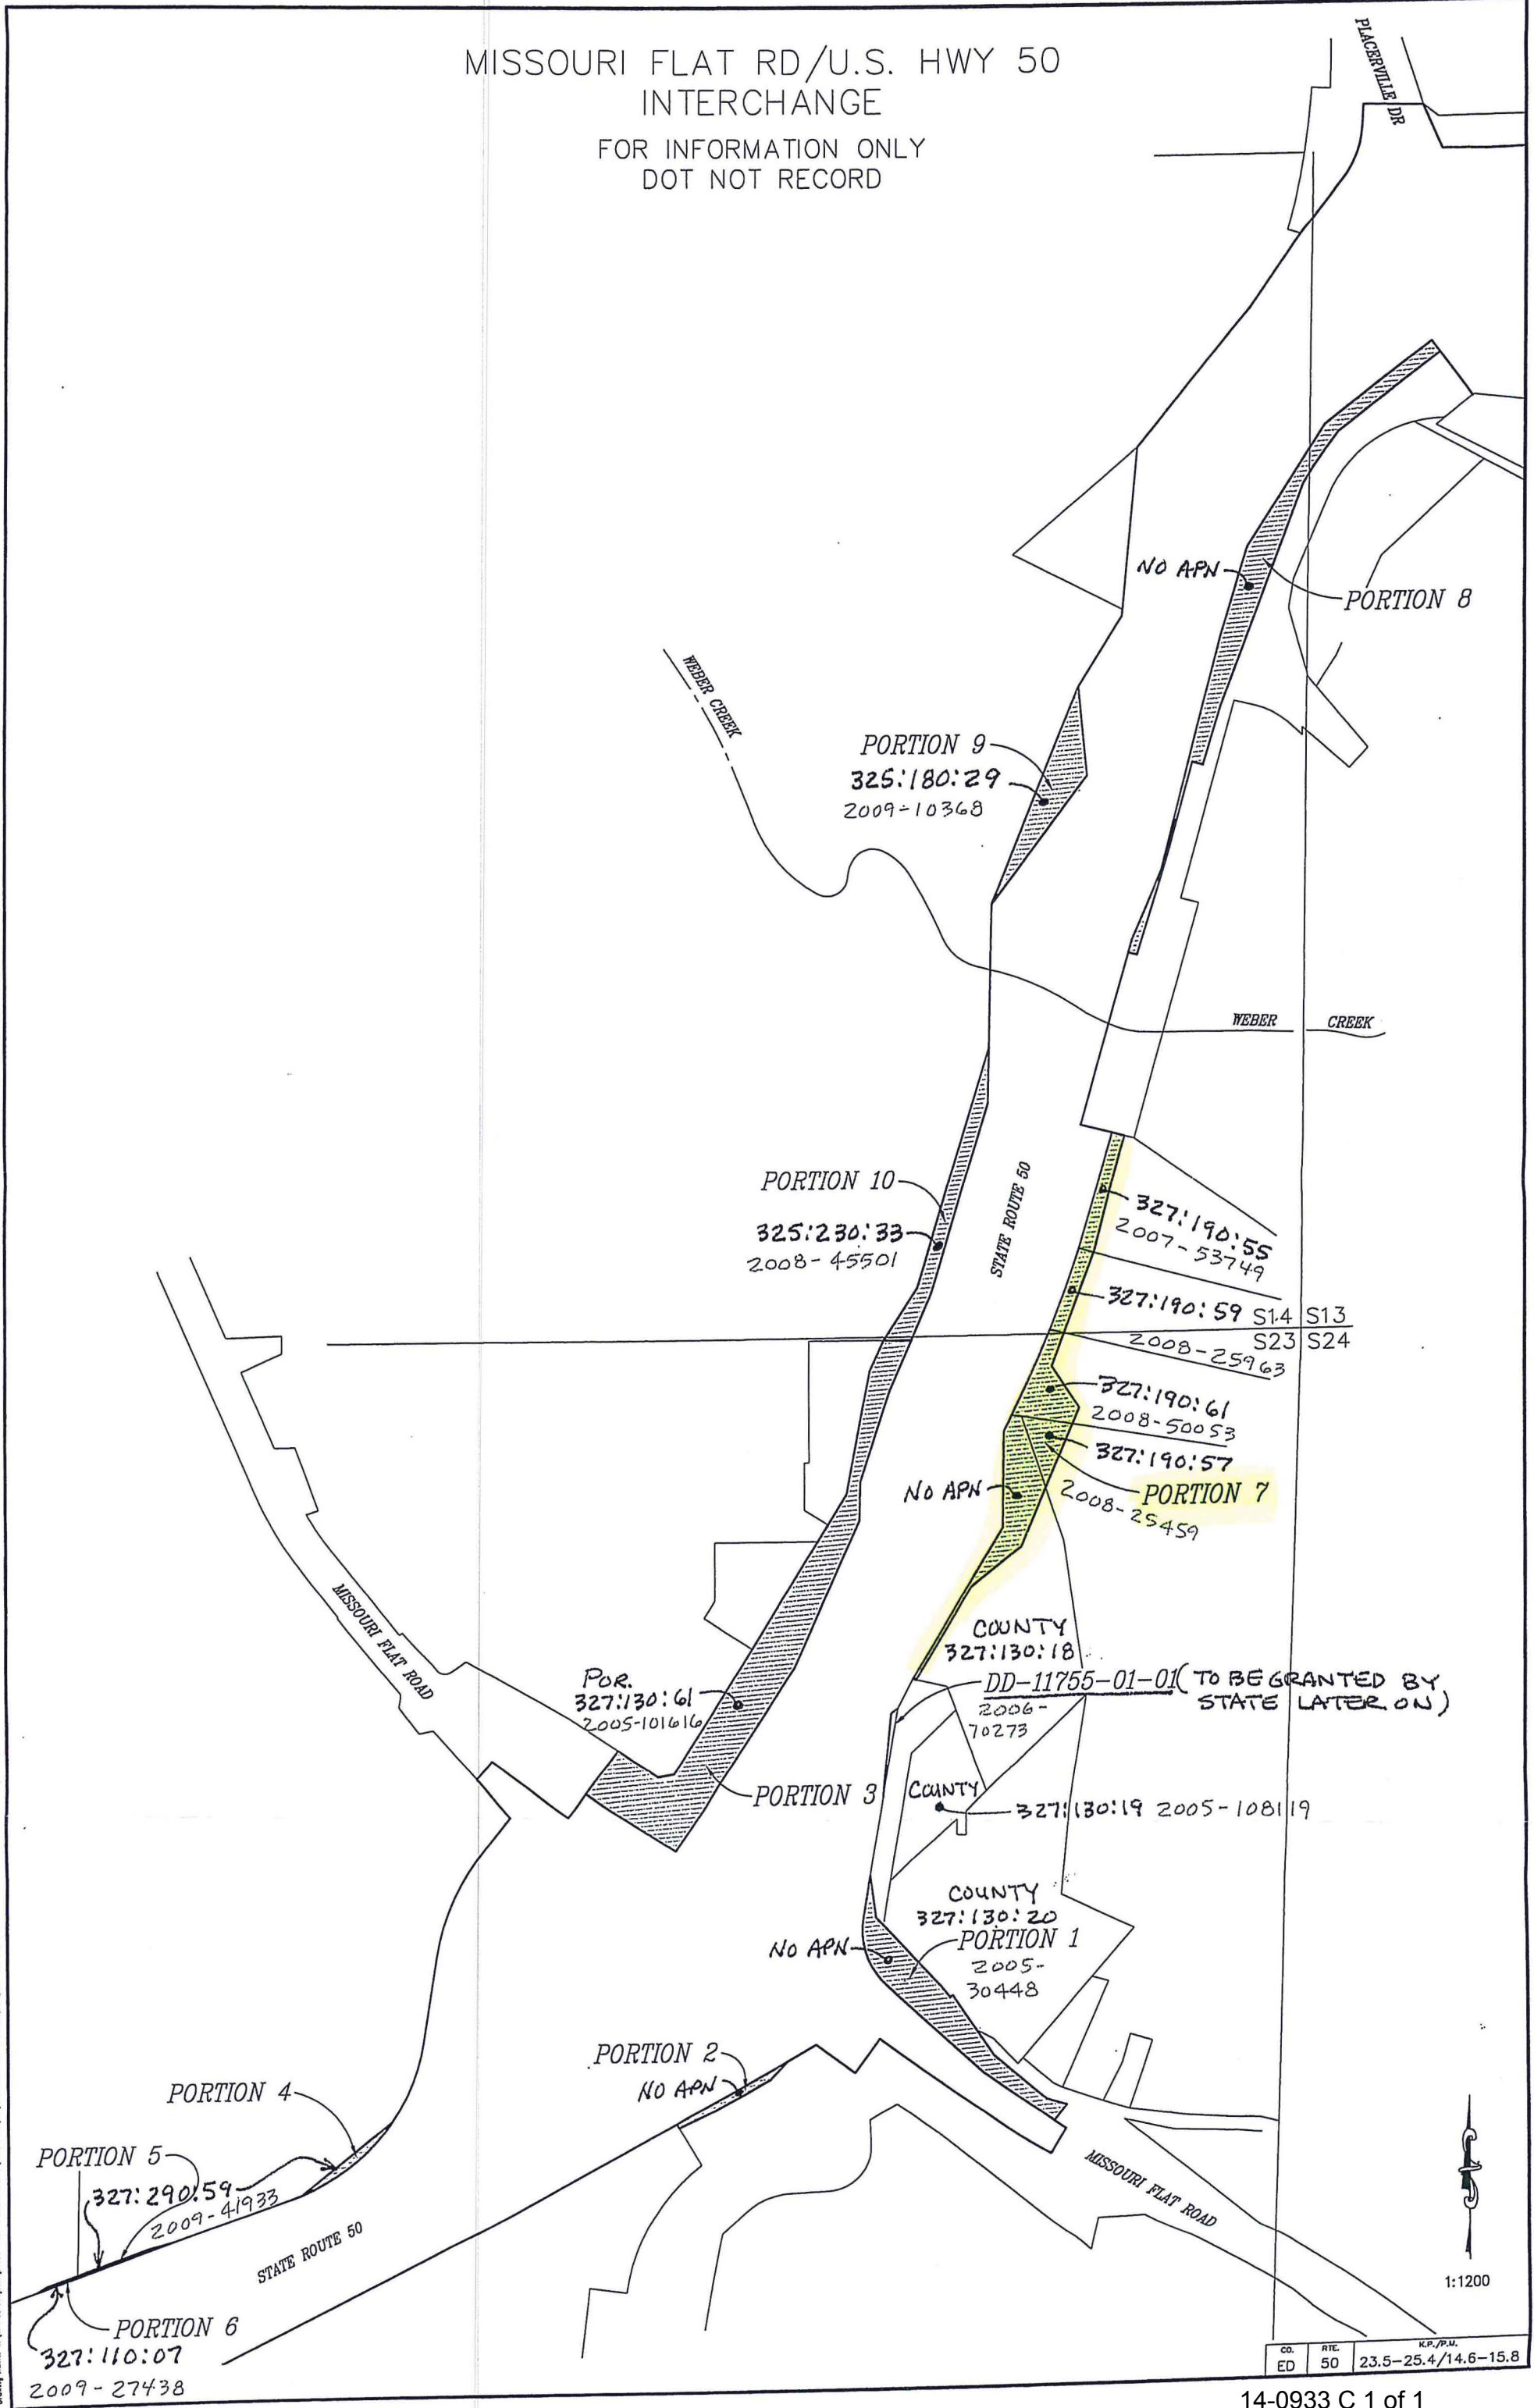

MISSOURI FLAT RD/U.S. HWY 50 INTERCHANGE

FOR INFORMATION ONLY
DOT NOT RECORD

CO.	RTC	K.P./P.M.
ED	50	23.5-25.4/14.6-15.8

1:1200