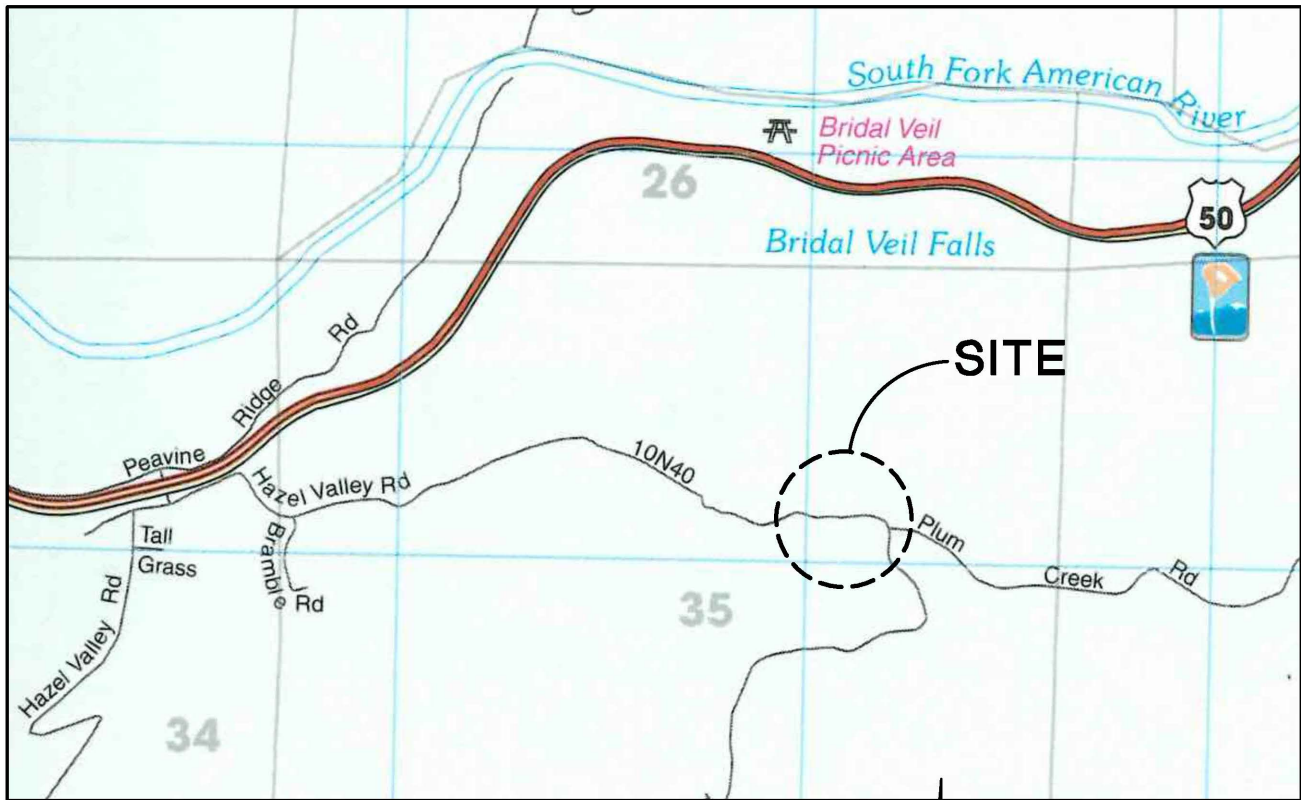

CIP NO. 771255 HAZEL VALLEY ROAD AT EID CANAL BRIDGE REPLACEMENT

LOCATION MAP

NOT TO SCALE

VICINITY MAP

COUNTY OF EL DORADO