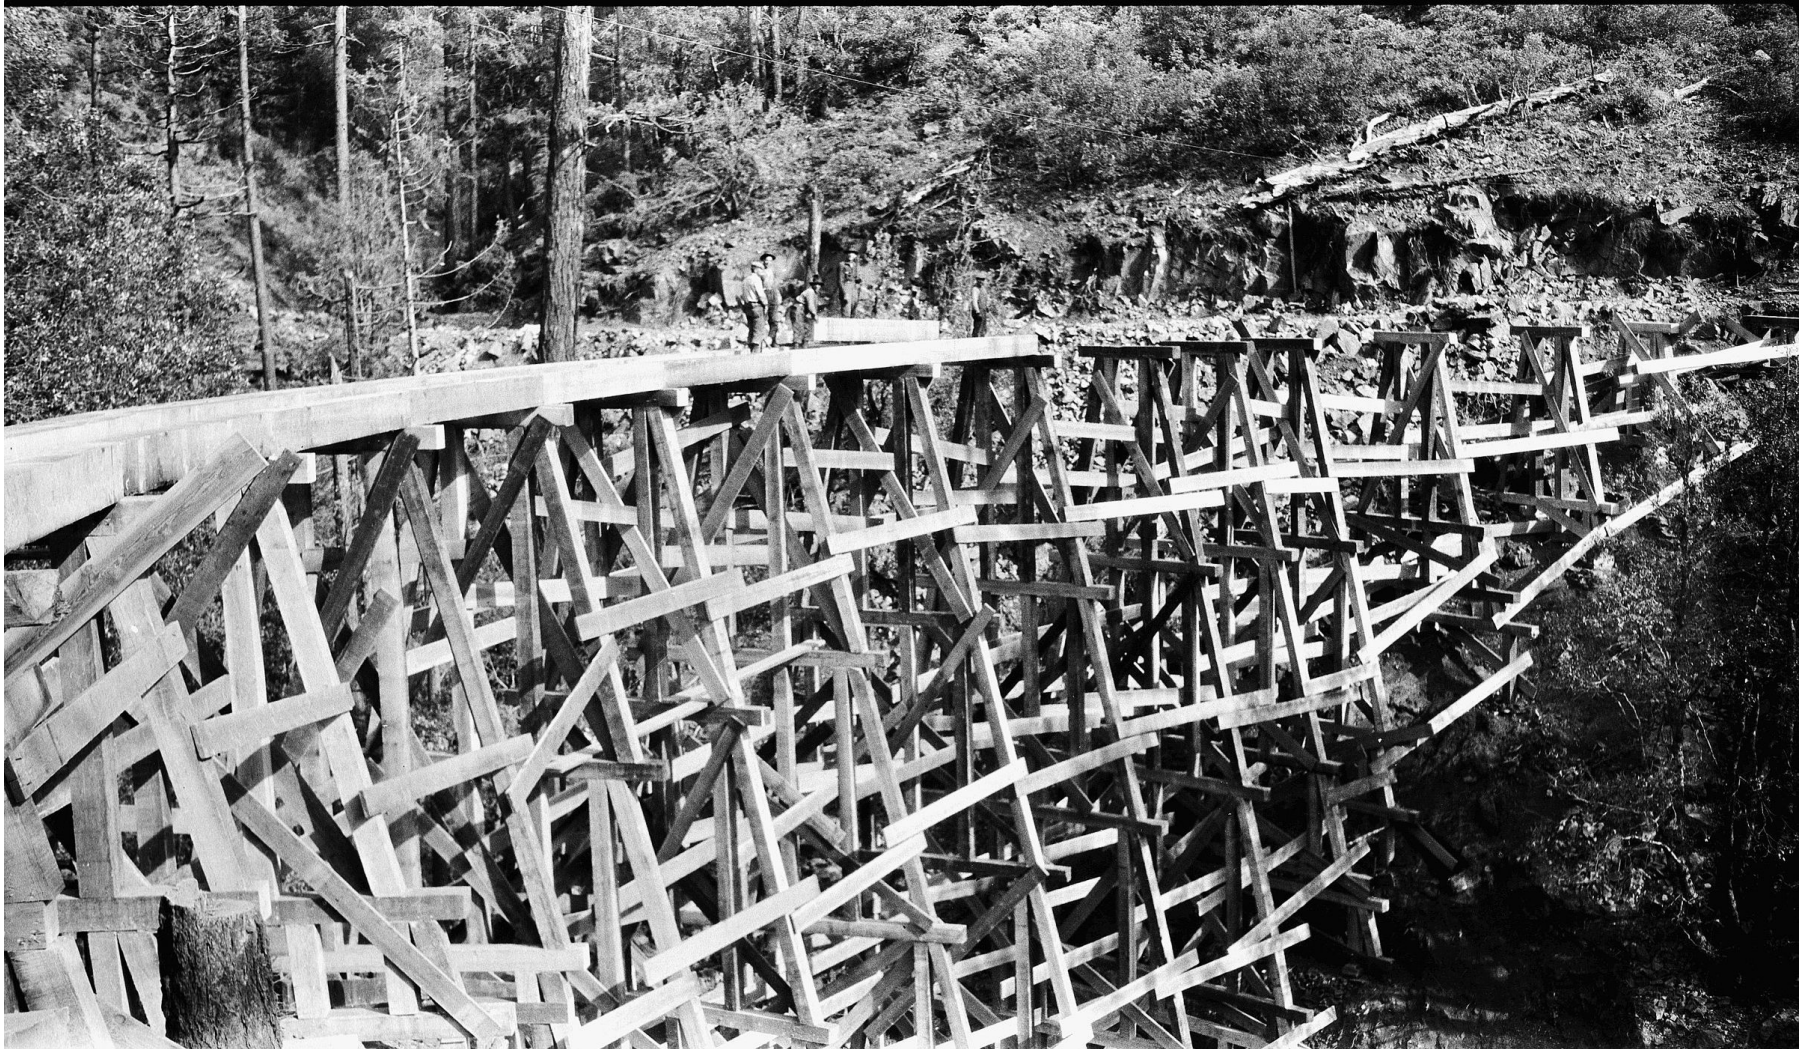

Track Maintenance / Fire Mitigation