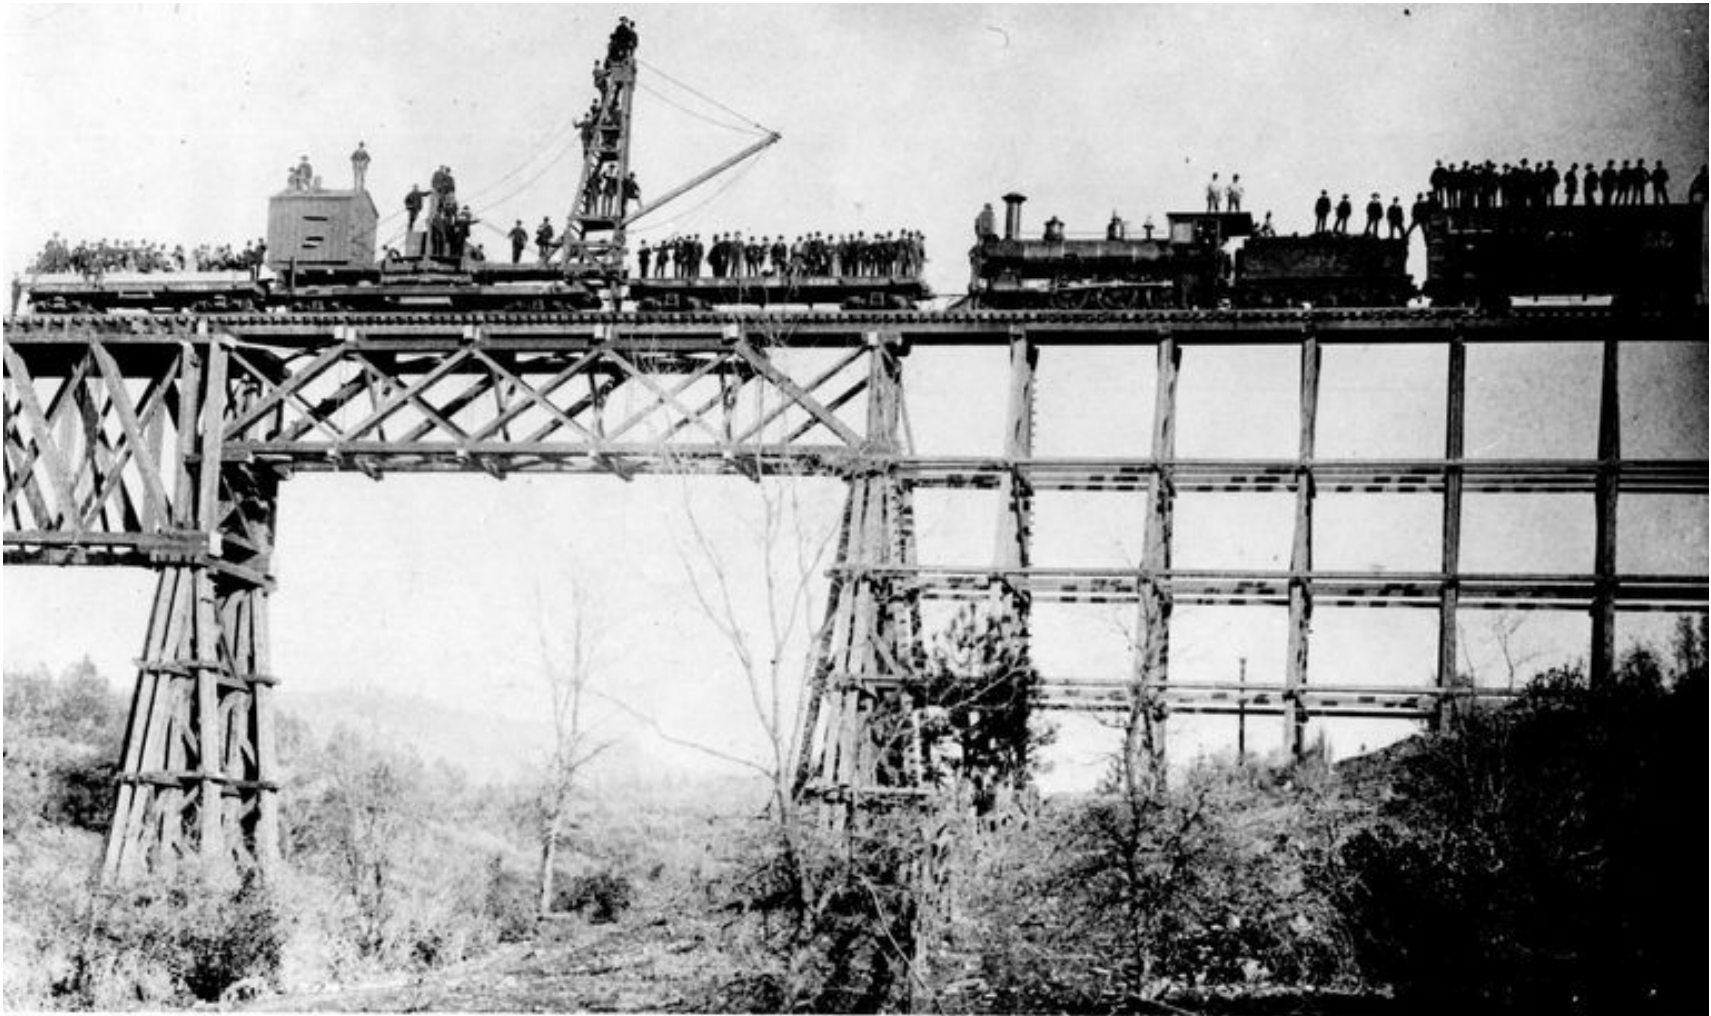

El Dorado Western Railroad | County of El Dorado Program 'EDWR'

El Dorado Western Railway Foundation | nonprofit corporation 'EDWRF'

Sacramento Placerville Transportation Corridor Joint Powers Authority 'SPTC'

County of El Dorado 'County'