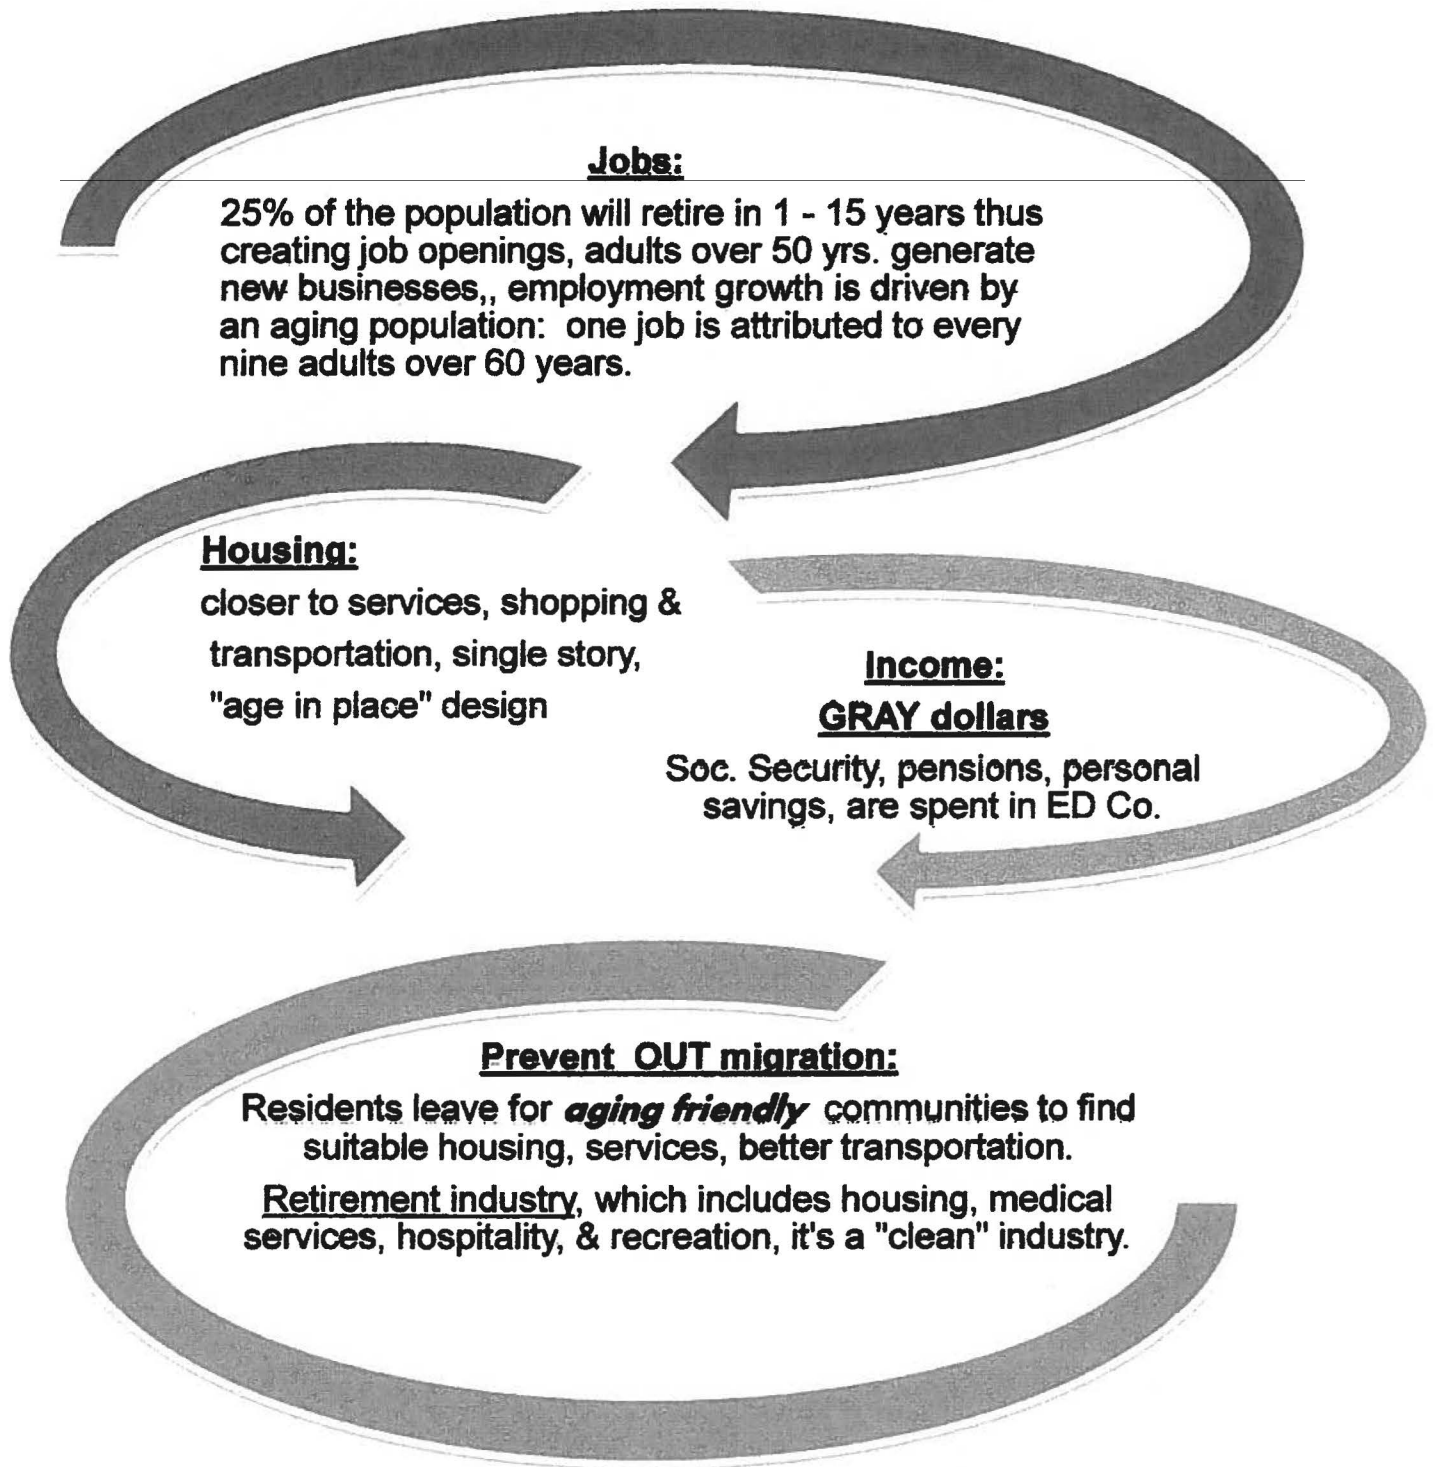

# The 2nd 50 years In El Dorado County

Population of aged 50 years to 65 years > 44,950 US Census 2010

Submitted by Vicki Ludwig-DeVittorio

at Board Hearing of 1-28-13 #1

12-0267