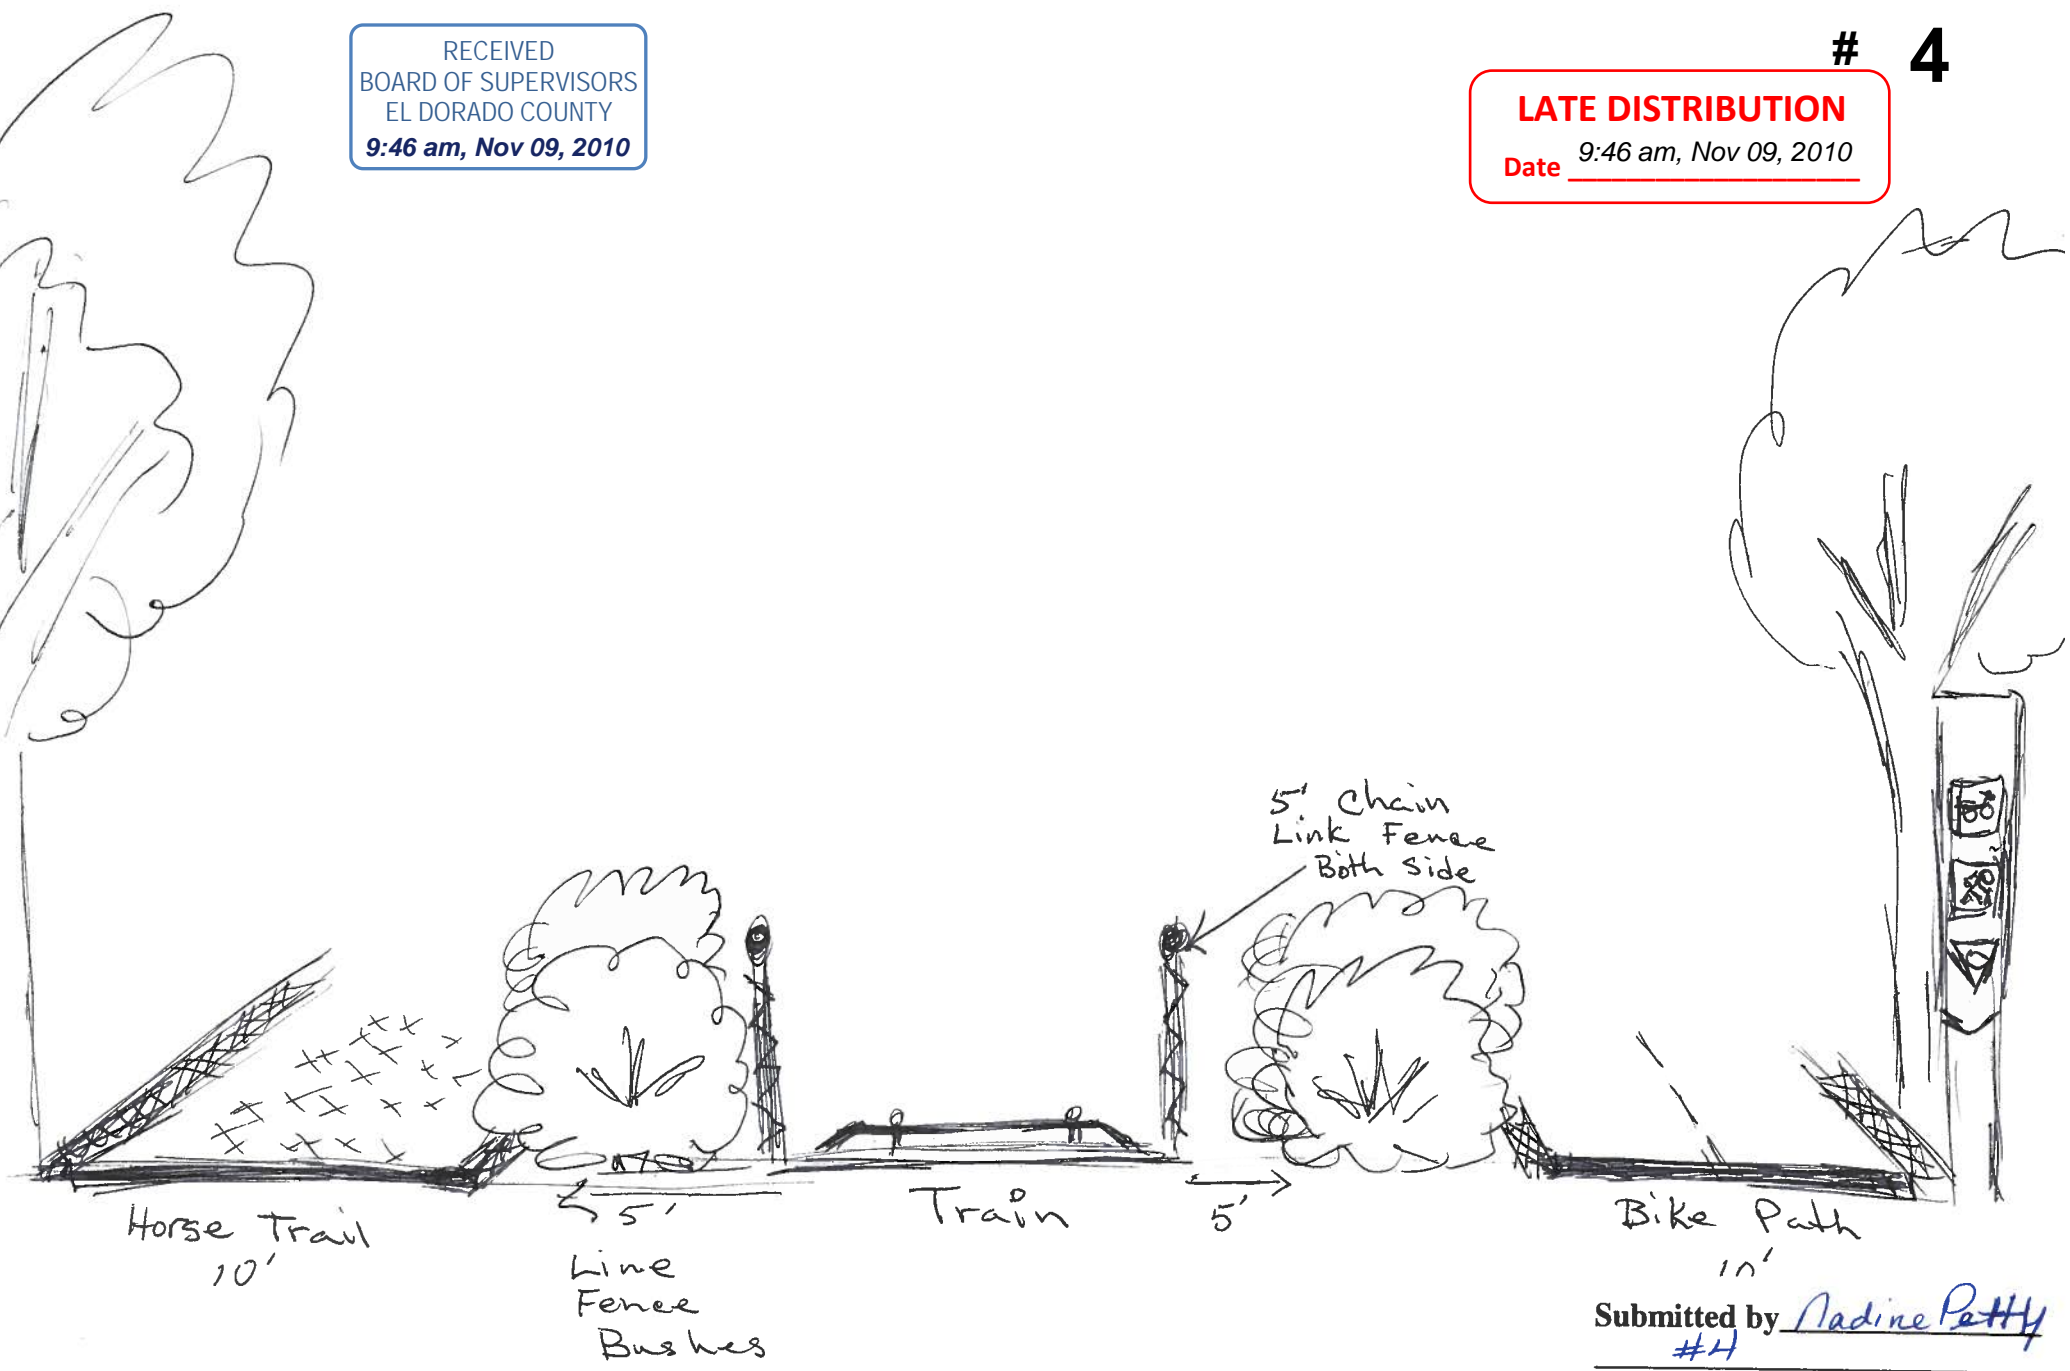

RECEIVED
BOARD OF SUPERVISORS
EL DORADO COUNTY
9:46 am, Nov 09, 2010

4

LATE DISTRIBUTION
Date 9:46 am, Nov 09, 2010

Submitted by Nadine Petty
#4
at Board Hearing of 10.8.10

Most Area have 100' Right away 10-1169.G.1