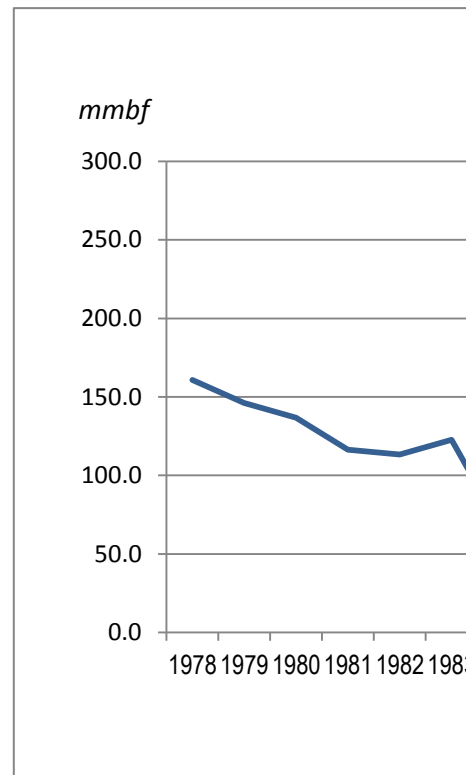

Sold Timber Volume by Year

1978	160.7
1979	146.2
1980	136.7
1981	116.4
1982	113.3
1983	122.7
1984	63.7
1985	146.6
1986	93.5
1987	101.3
1988	290.2
1989	118.8
1990	156.8
1991	74.5
1992	51.8
1993	57.0
1994	26.9
1995	26.8
1996	39.8
1997	67.2
1998	13.8
1999	25.0
2000	17.9
2001	14.0
2002	17.5
2003	12.8
2004	12.4
2005	15.6
2006	21.1
2007	25.5
2008	12.1