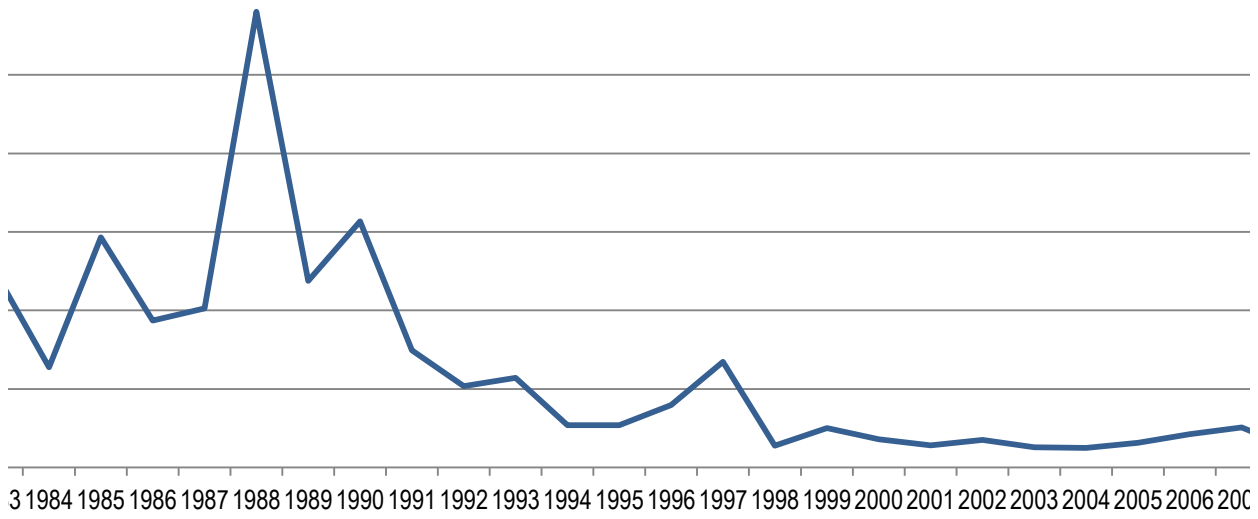

Sold Timber Volume by Year

1978	160.7
1979	146.2
1980	136.7
1981	116.4
1982	113.3
1983	122.7
1984	63.7
1985	146.6
1986	93.5
1987	101.3
1988	290.2
1989	118.8
1990	156.8
1991	74.5
1992	51.8
1993	57.0
1994	26.9
1995	26.8
1996	39.8
1997	67.2
1998	13.8
1999	25.0
2000	17.9
2001	14.0
2002	17.5
2003	12.8
2004	12.4
2005	15.6
2006	21.1
2007	25.5
2008	12.1

Stanislaus National Forest Sold Timber Volume by Year

072008