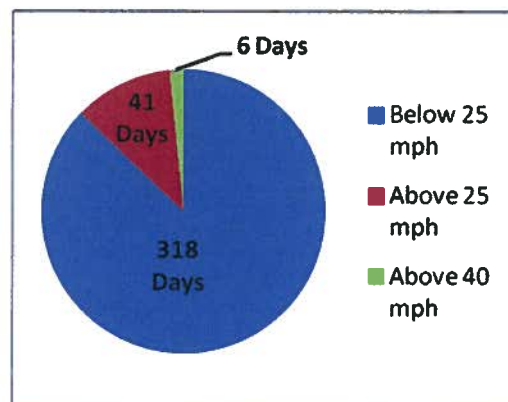

Cloud Cover

Clear Days: 321 days

Overcast Days: 142 days

Wind Speed

Avg. Mean Wind Speed: 5.81 mph

Avg. Max Wind Speed: 14.09 mph

* Data for 2011 Annual Summary