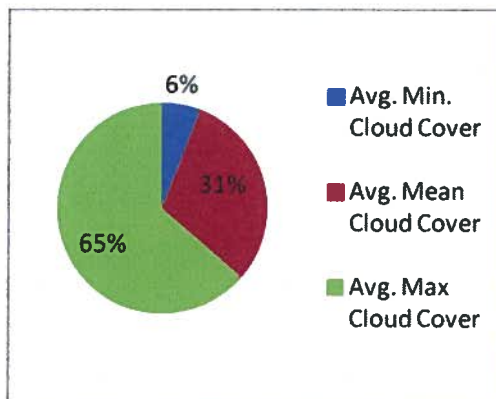

MATHER FIELD

SACRAMENTO COUNTY, CALIFORNIA

Latitude: 38.5667° Longitude: -121.3° Elevation: 131 ft.

Weather Temperature

Avg. Min. Temperature: 44.8°F Avg. Mean Temperature: 58.1°F

Avg. Max Temperature: 70°F Highest Temperature: 100.4°F

Cloud Cover

Clear Days: 321 days

Overcast Days: 142 days

Wind Speed

Avg. Mean Wind Speed: 5.81 mph

Avg. Max Wind Speed: 14.09 mph

* Data for 2011 Annual Summary