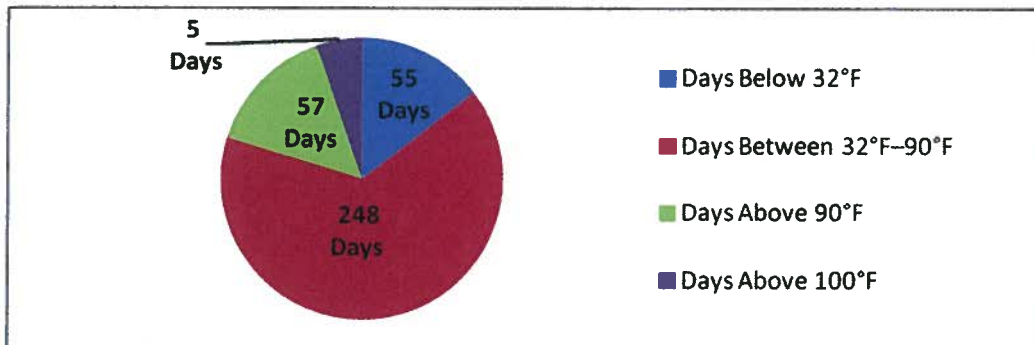

MATHER FIELD

SACRAMENTO COUNTY, CALIFORNIA

Latitude: 38.5667° Longitude: -121.3° Elevation: 131 ft.

Weather Temperature

Avg. Min. Temperature: 44.8°F Avg. Mean Temperature: 58.1°F

Avg. Max Temperature: 70°F Highest Temperature: 100.4°F