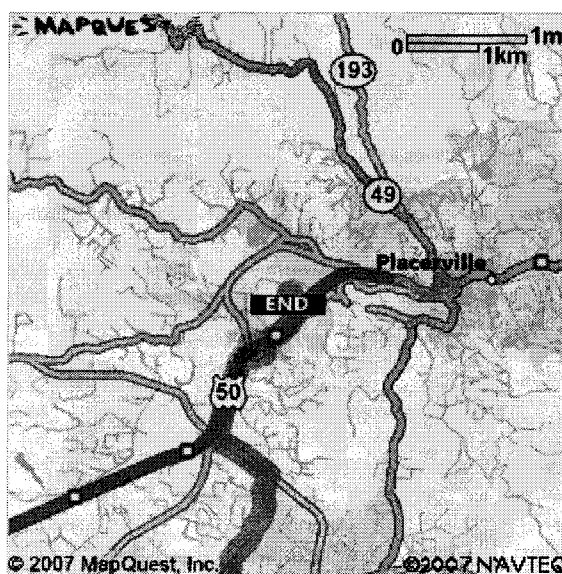

Start: 2804 Westchester Ln
Modesto, CA 95350-2448, US

End: 2850 Fairlane Ct
Placerville, CA 95667-4100, US

Notes:

Directions	Distance
Total Est. Time: 2 hours, 5 minutes Total Est. Distance: 84.37 miles	
1: Start out going NORTH on WESTCHESTER LN toward HAMPSHIRE LN.	<0.1 miles
2: Turn LEFT onto HAMPSHIRE LN.	<0.1 miles
3: Turn LEFT onto E RUMBLE RD.	0.4 miles
4: Turn RIGHT onto MCHENRY AVE / CA-108. Continue to follow MCHENRY AVE.	7.9 miles
5: MCHENRY AVE becomes CR-J6 / CR-J7.	2.4 miles
6: Turn SLIGHT RIGHT onto ESCALON BELLOTA RD / CR-J6 N / CR-J7 N. Continue to follow ESCALON BELLOTA RD / CR-J6 N.	6.6 miles
7: Turn LEFT onto CA-4.	2.0 miles
8: Turn RIGHT onto S HEWITT RD.	3.6 miles
9: Turn RIGHT onto N FINE RD.	4.4 miles
10: Turn LEFT onto E COMSTOCK RD.	1.5 miles
11: Turn RIGHT onto N CLEMENTS RD.	10.2 miles
12: Turn RIGHT onto CA-12 / CA-88.	0.6 miles
13: Turn LEFT onto CA-88.	11.7 miles
14: Turn SLIGHT LEFT onto CA-124.	2.3 miles

Start:
2804 Westchester Ln
 Modesto, CA 95350-2448, US

End:
2850 Fairlane Ct
 Placerville, CA 95667-4100, US

All rights reserved. Use Subject to License/Copyright
 These directions are informational only. No representation is made or warranty given as to their content, road conditions or route usability or expeditiousness. User assumes all risk of use. MapQuest and its suppliers assume no responsibility for any loss or delay resulting from such use.