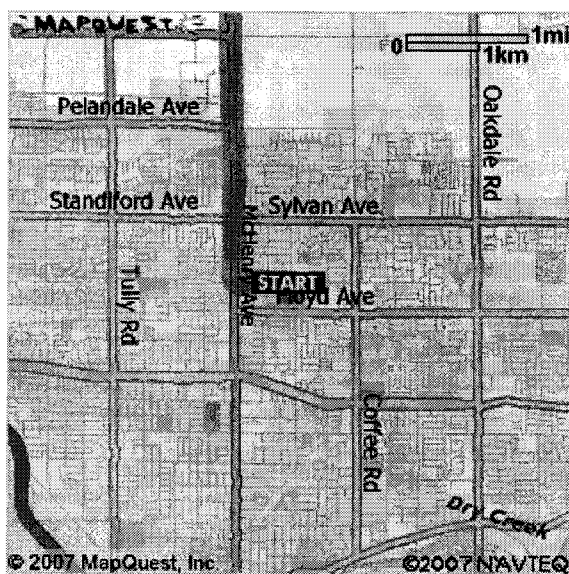

Start: 2804 Westchester Ln
Modesto, CA 95350-2448, US

End: 2850 Fairlane Ct
Placerville, CA 95667-4100, US

Notes:

Directions	Distance
Total Est. Time: 2 hours, 5 minutes Total Est. Distance: 84.37 miles	
1: Start out going NORTH on WESTCHESTER LN toward HAMPSHIRE LN.	<0.1 miles
2: Turn LEFT onto HAMPSHIRE LN.	<0.1 miles
3: Turn LEFT onto E RUMBLE RD.	0.4 miles
4: Turn RIGHT onto MCHENRY AVE / CA-108. Continue to follow MCHENRY AVE.	7.9 miles
5: MCHENRY AVE becomes CR-J6 / CR-J7.	2.4 miles
6: Turn SLIGHT RIGHT onto ESCALON BELLOTA RD / CR-J6 N / CR-J7 N. Continue to follow ESCALON BELLOTA RD / CR-J6 N.	6.6 miles
7: Turn LEFT onto CA-4.	2.0 miles
8: Turn RIGHT onto S HEWITT RD.	3.6 miles
9: Turn RIGHT onto N FINE RD.	4.4 miles
10: Turn LEFT onto E COMSTOCK RD.	1.5 miles
11: Turn RIGHT onto N CLEMENTS RD.	10.2 miles
12: Turn RIGHT onto CA-12 / CA-88.	0.6 miles
13: Turn LEFT onto CA-88.	11.7 miles
14: Turn SLIGHT LEFT onto CA-124.	2.3 miles

Start:
2804 Westchester Ln
 Modesto, CA 95350-2448, US

End:
2850 Fairlane Ct
 Placerville, CA 95667-4100, US

All rights reserved. Use Subject to License/Copyright
 These directions are informational only. No representation is made or warranty given as to their content, road conditions or route usability or expeditiousness. User assumes all risk of use. MapQuest and its suppliers assume no responsibility for any loss or delay resulting from such use.