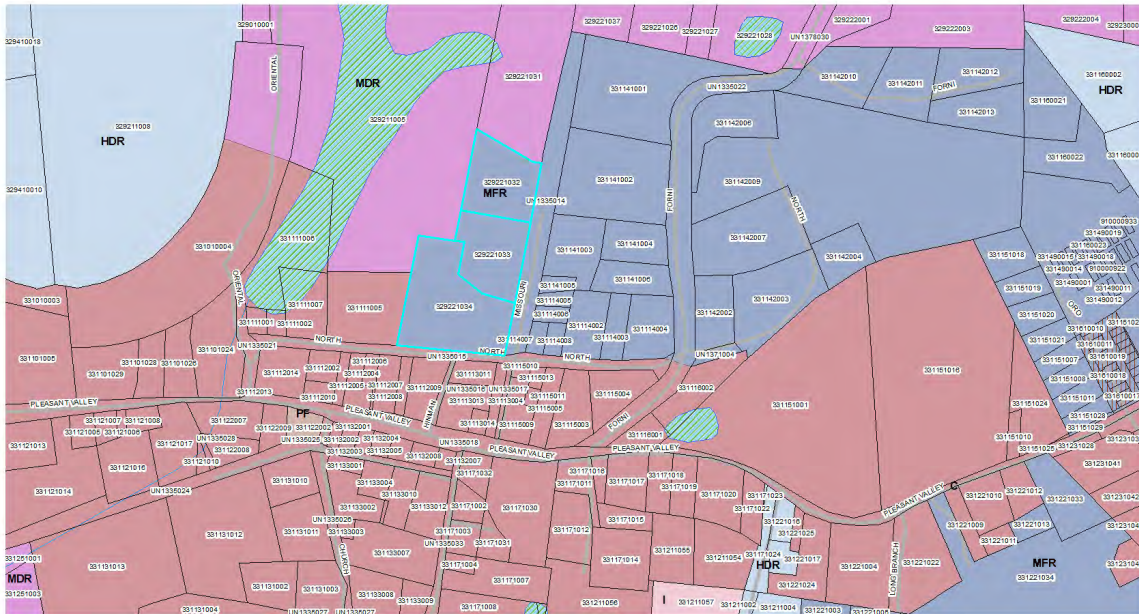

Exhibit A

Current Aerial – Use of Site

Current General Plan Designation: MFR – Multifamily Residential

Current Zoning: RM/DH – Multi-unit Residential/Design Historic Combing Zone

Pre-2016 General Plan Designation: MFR – Multifamily Residential

Pre-2016 Zoning: R2 – Limited Multifamily Residential