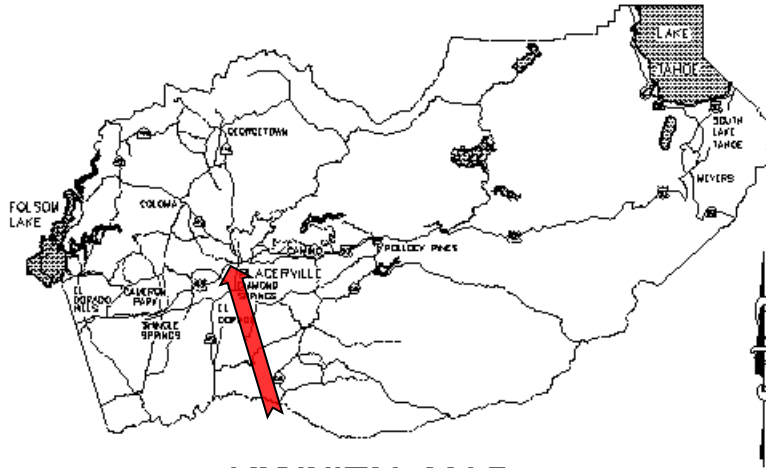

VICINITY MAP
Missouri Flat at Highway 50 Interchange
Project 71336

VICINITY MAP
COUNTY OF EL DORADO