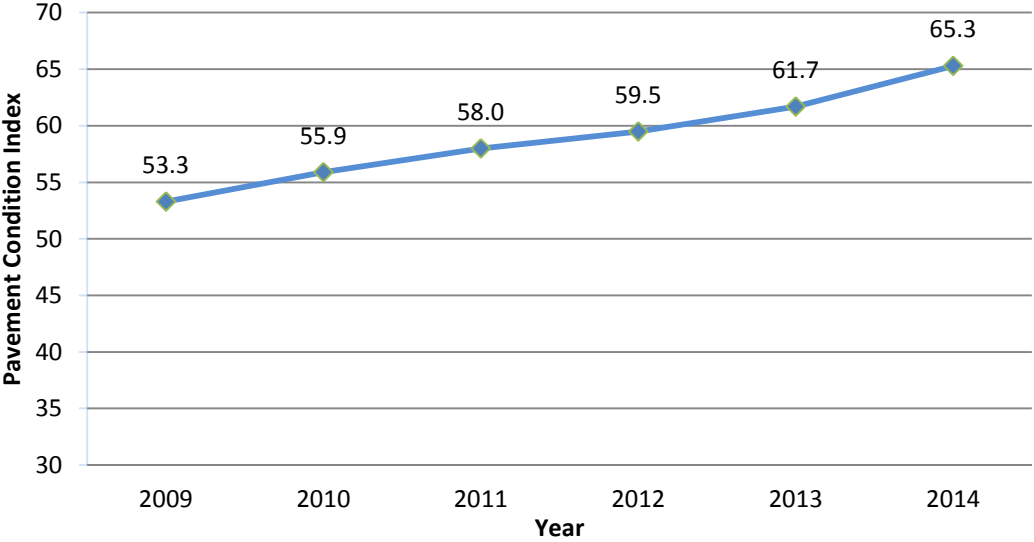

Yearly Average PCI: LT-Tribe Designated Area

Year	PCI
2009	53.3
2010	55.9
2011	58.0
2012	59.5
2013	61.7
2014	65.3