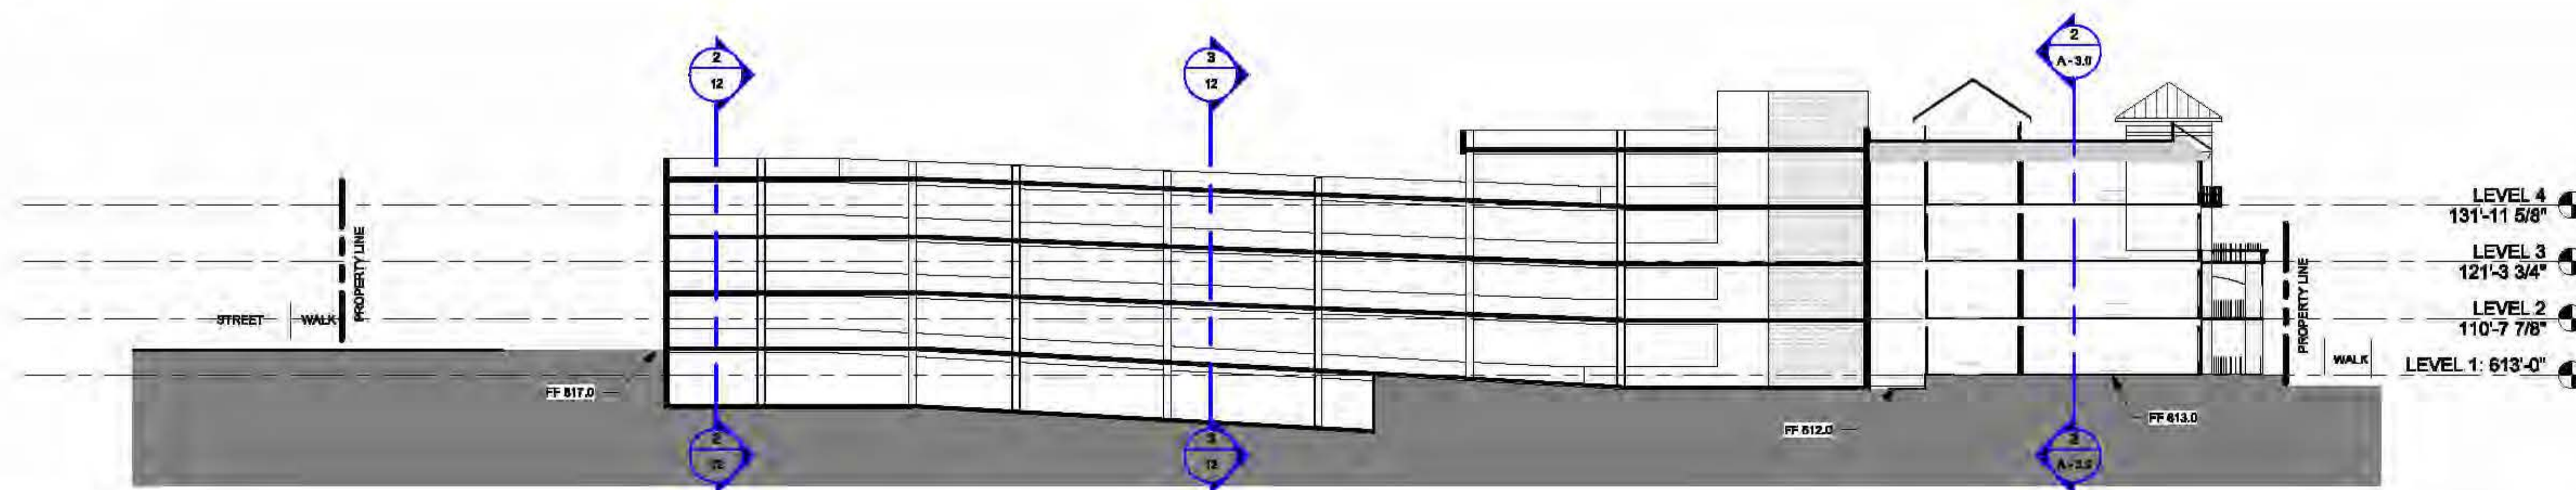

EL DORADO HILLS APARTMENTS

TOWN CENTER

EL DORADO COUNTY, CA

1 Section 1
1" = 20'-0"

2 Section 5
1" = 20'-0"

3 Section 3
1" = 20'-0"

BUILDING SECTIONS

SHEET A - 3.0