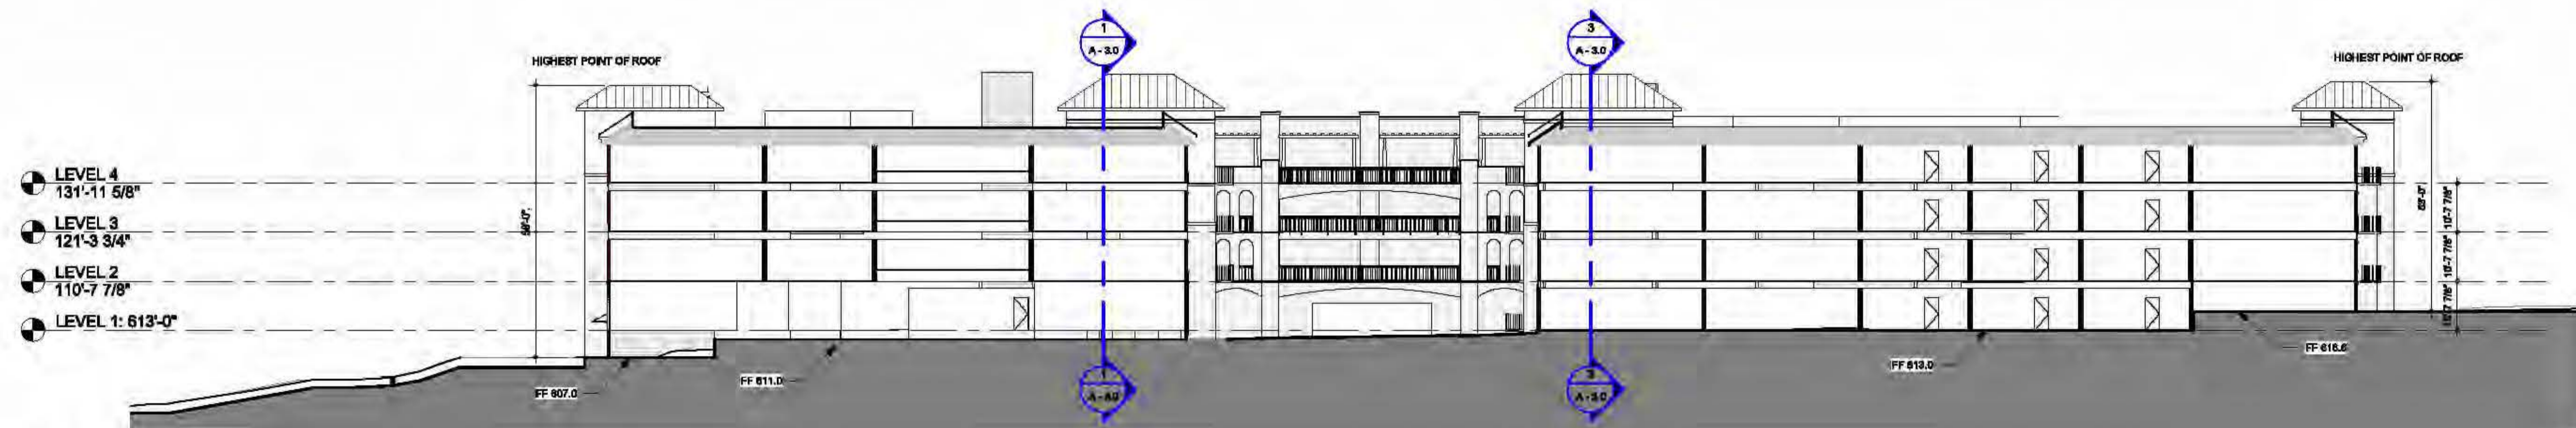

EL DORADO HILLS APARTMENTS

TOWN CENTER

EL DORADO COUNTY, CA

1 Section 1
1" = 20'-0"

2 Section 5
1" = 20'-0"

3 Section 3
1" = 20'-0"

BUILDING SECTIONS

SHEET A - 3.0