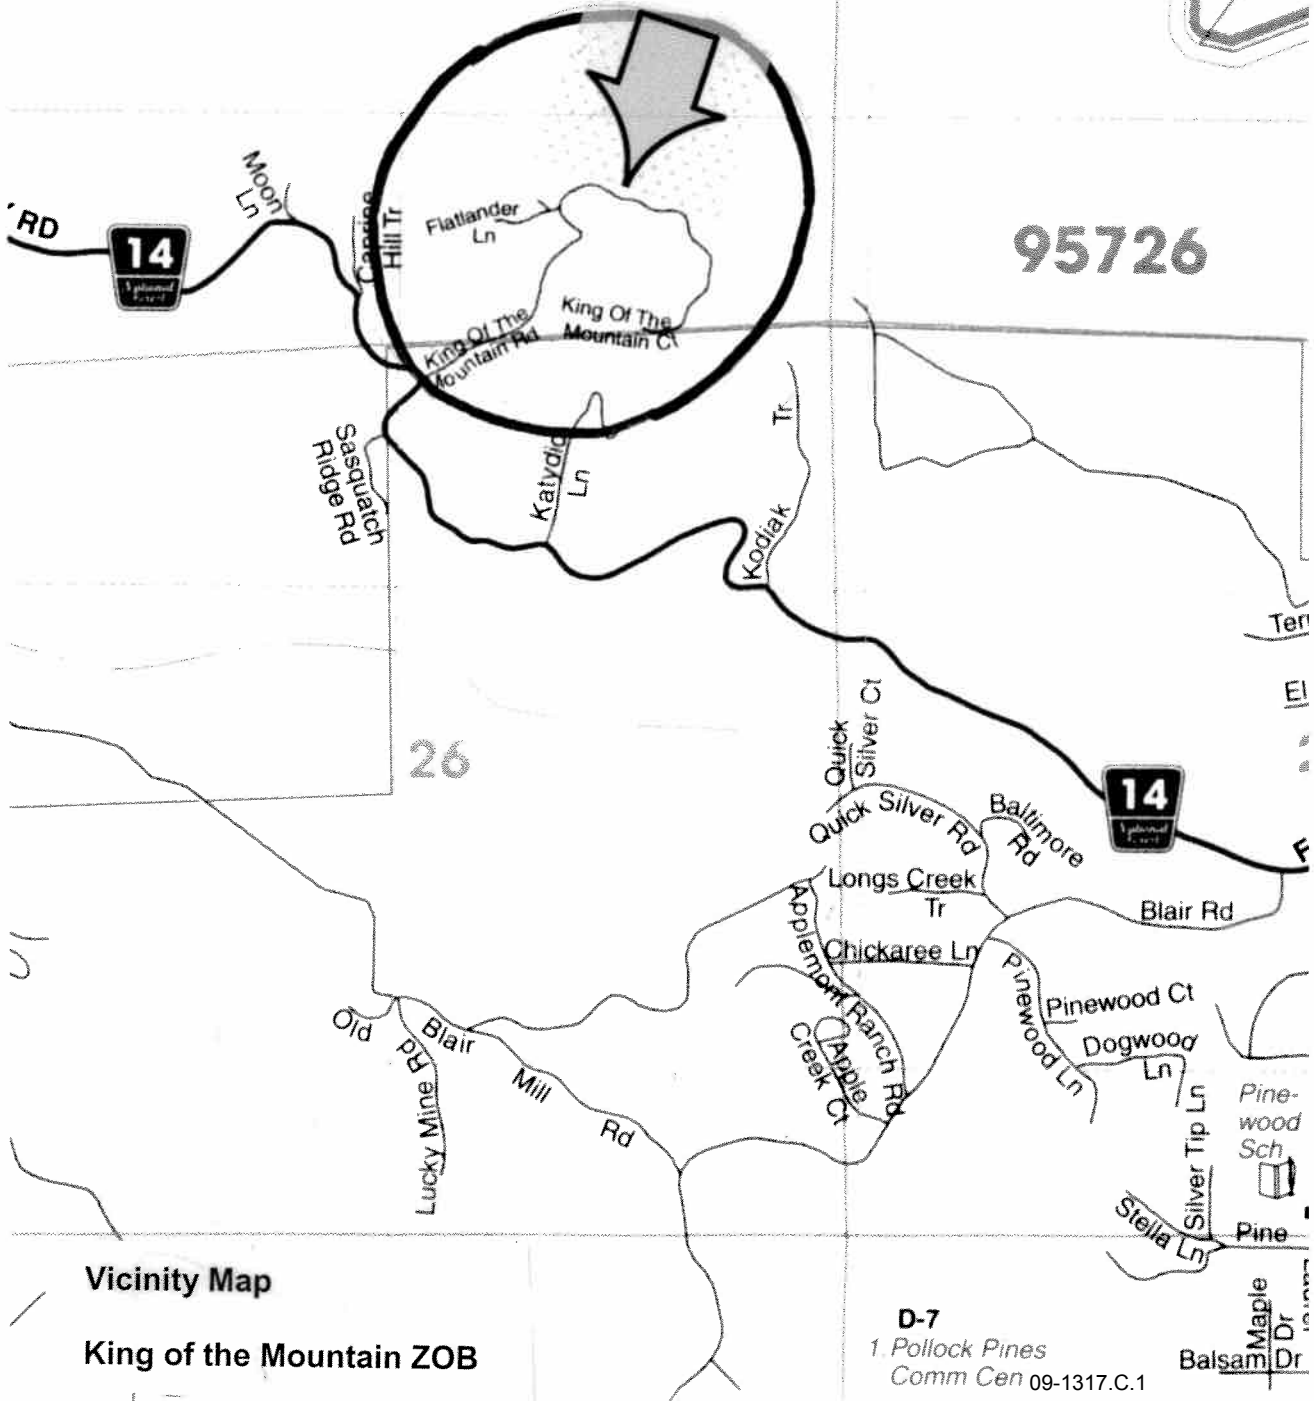

ELDORADO

NATIONAL FOREST

23

95726

Vicinity Map

King of the Mountain ZOB

D-7

1. Pollock Pines
Comm Cen 09-1317.C.1

Balsam Dr
Maple Dr