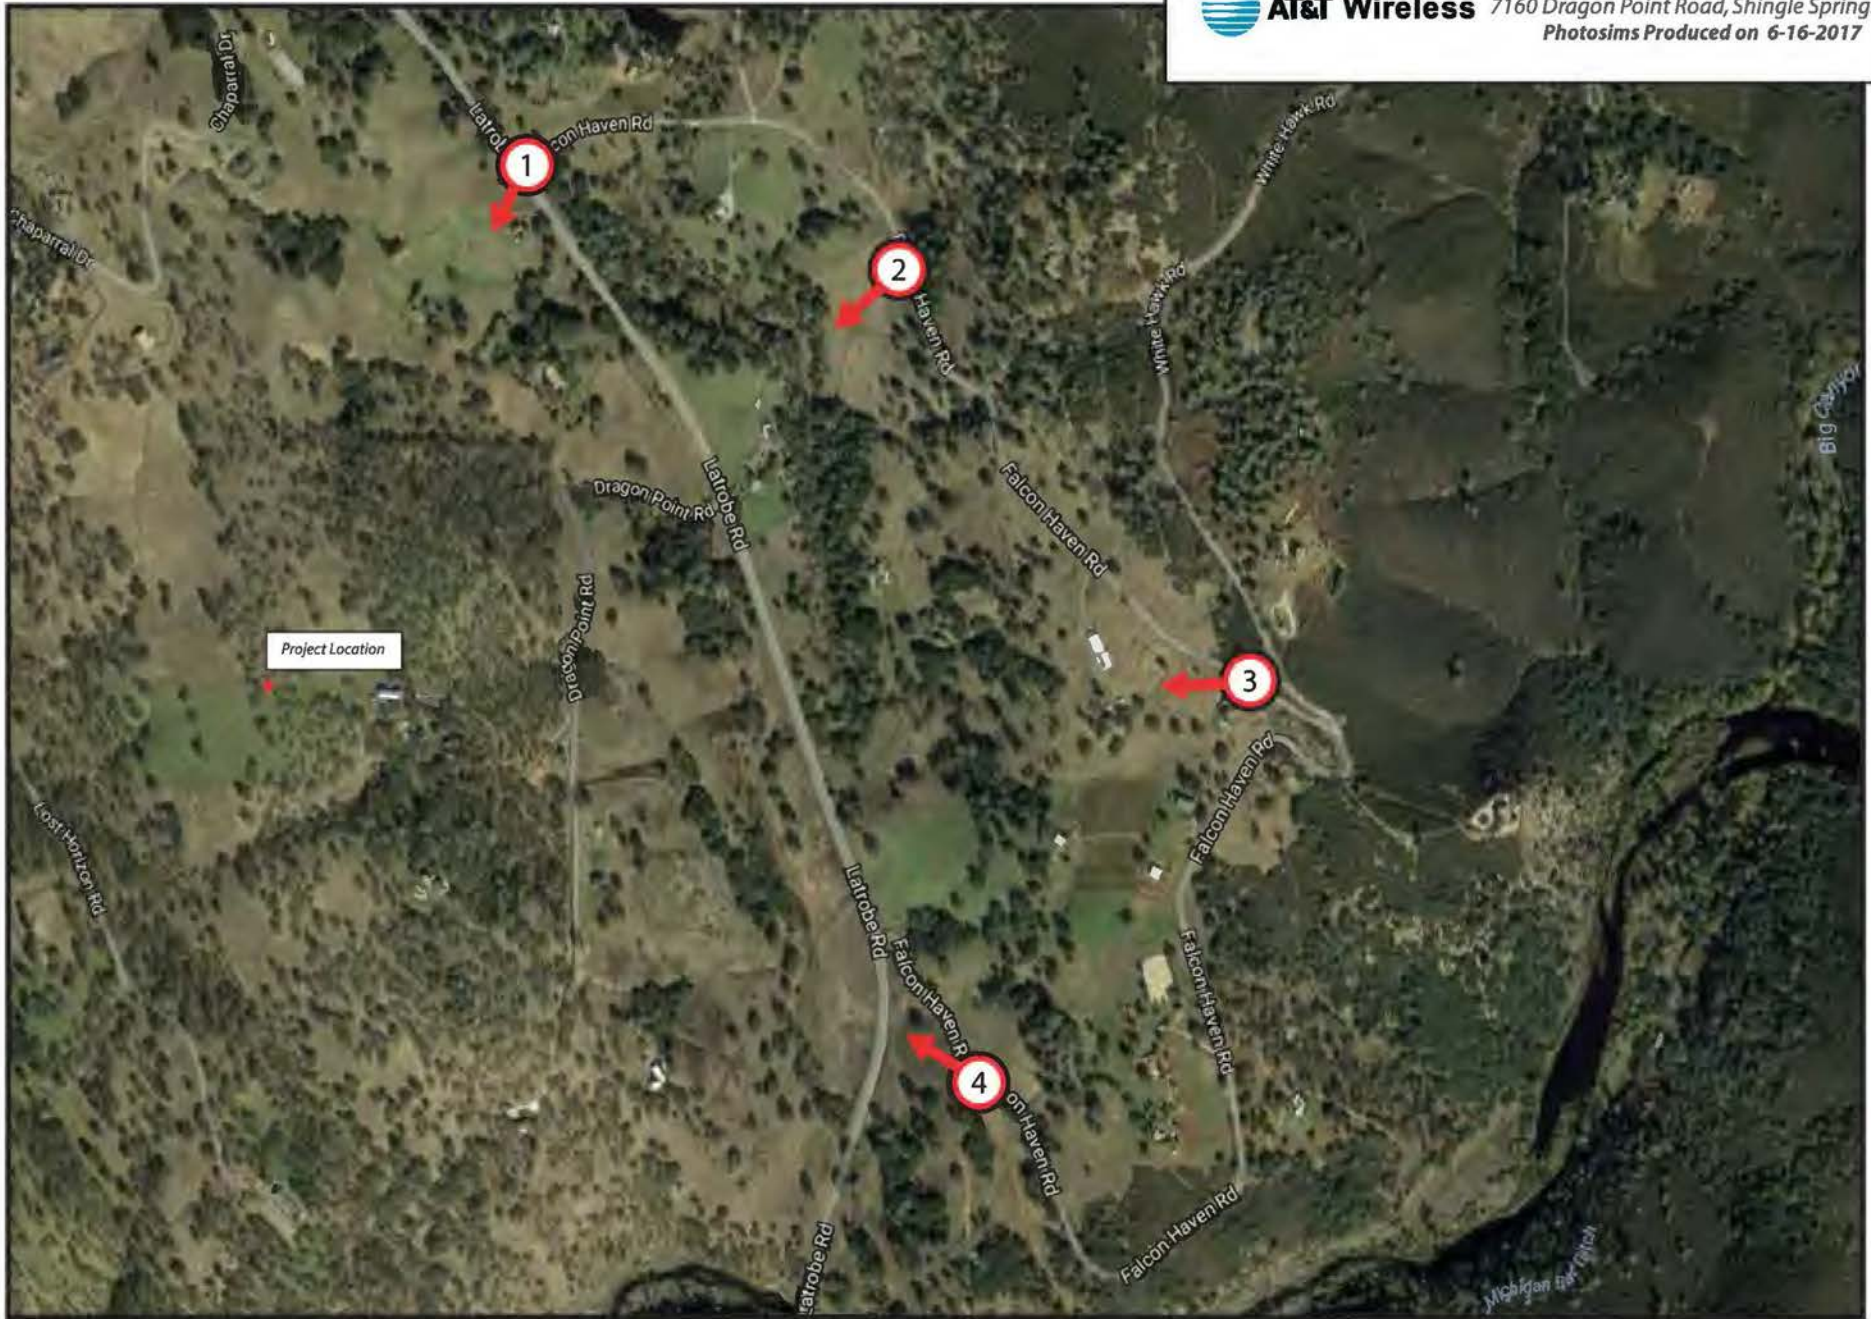

**AT&T Wireless**

CVL03138 Latrobe  
7160 Dragon Point Road, Shingle Springs, CA  
Photosims Produced on 6-16-2017

**Exhibit G**  
**Site 5 Latrobe**

**AdvanceSim**  
Photo Simulation Solutions  
Contact ( 925 ) 202-8507

*Existing*

*Proposed*

*view from Latrobe Road looking southwest at site*

CVL03138 Latrobe  
7160 Dragon Point Road, Shingle Springs, CA  
Photosims Produced on 6-16-2017

*Existing*

*Proposed*

*view from Falcon Haven Road looking southwest at site*

*Existing*

*Proposed*

*view from Falcon Haven Road looking west at site*

*Existing*

*Proposed*

*view from Falcon Haven Road northwest at site*

CVL03138 Latrobe  
7160 Dragon Point Road, Shingle Springs, CA  
Photosims Produced on 6-16-2017